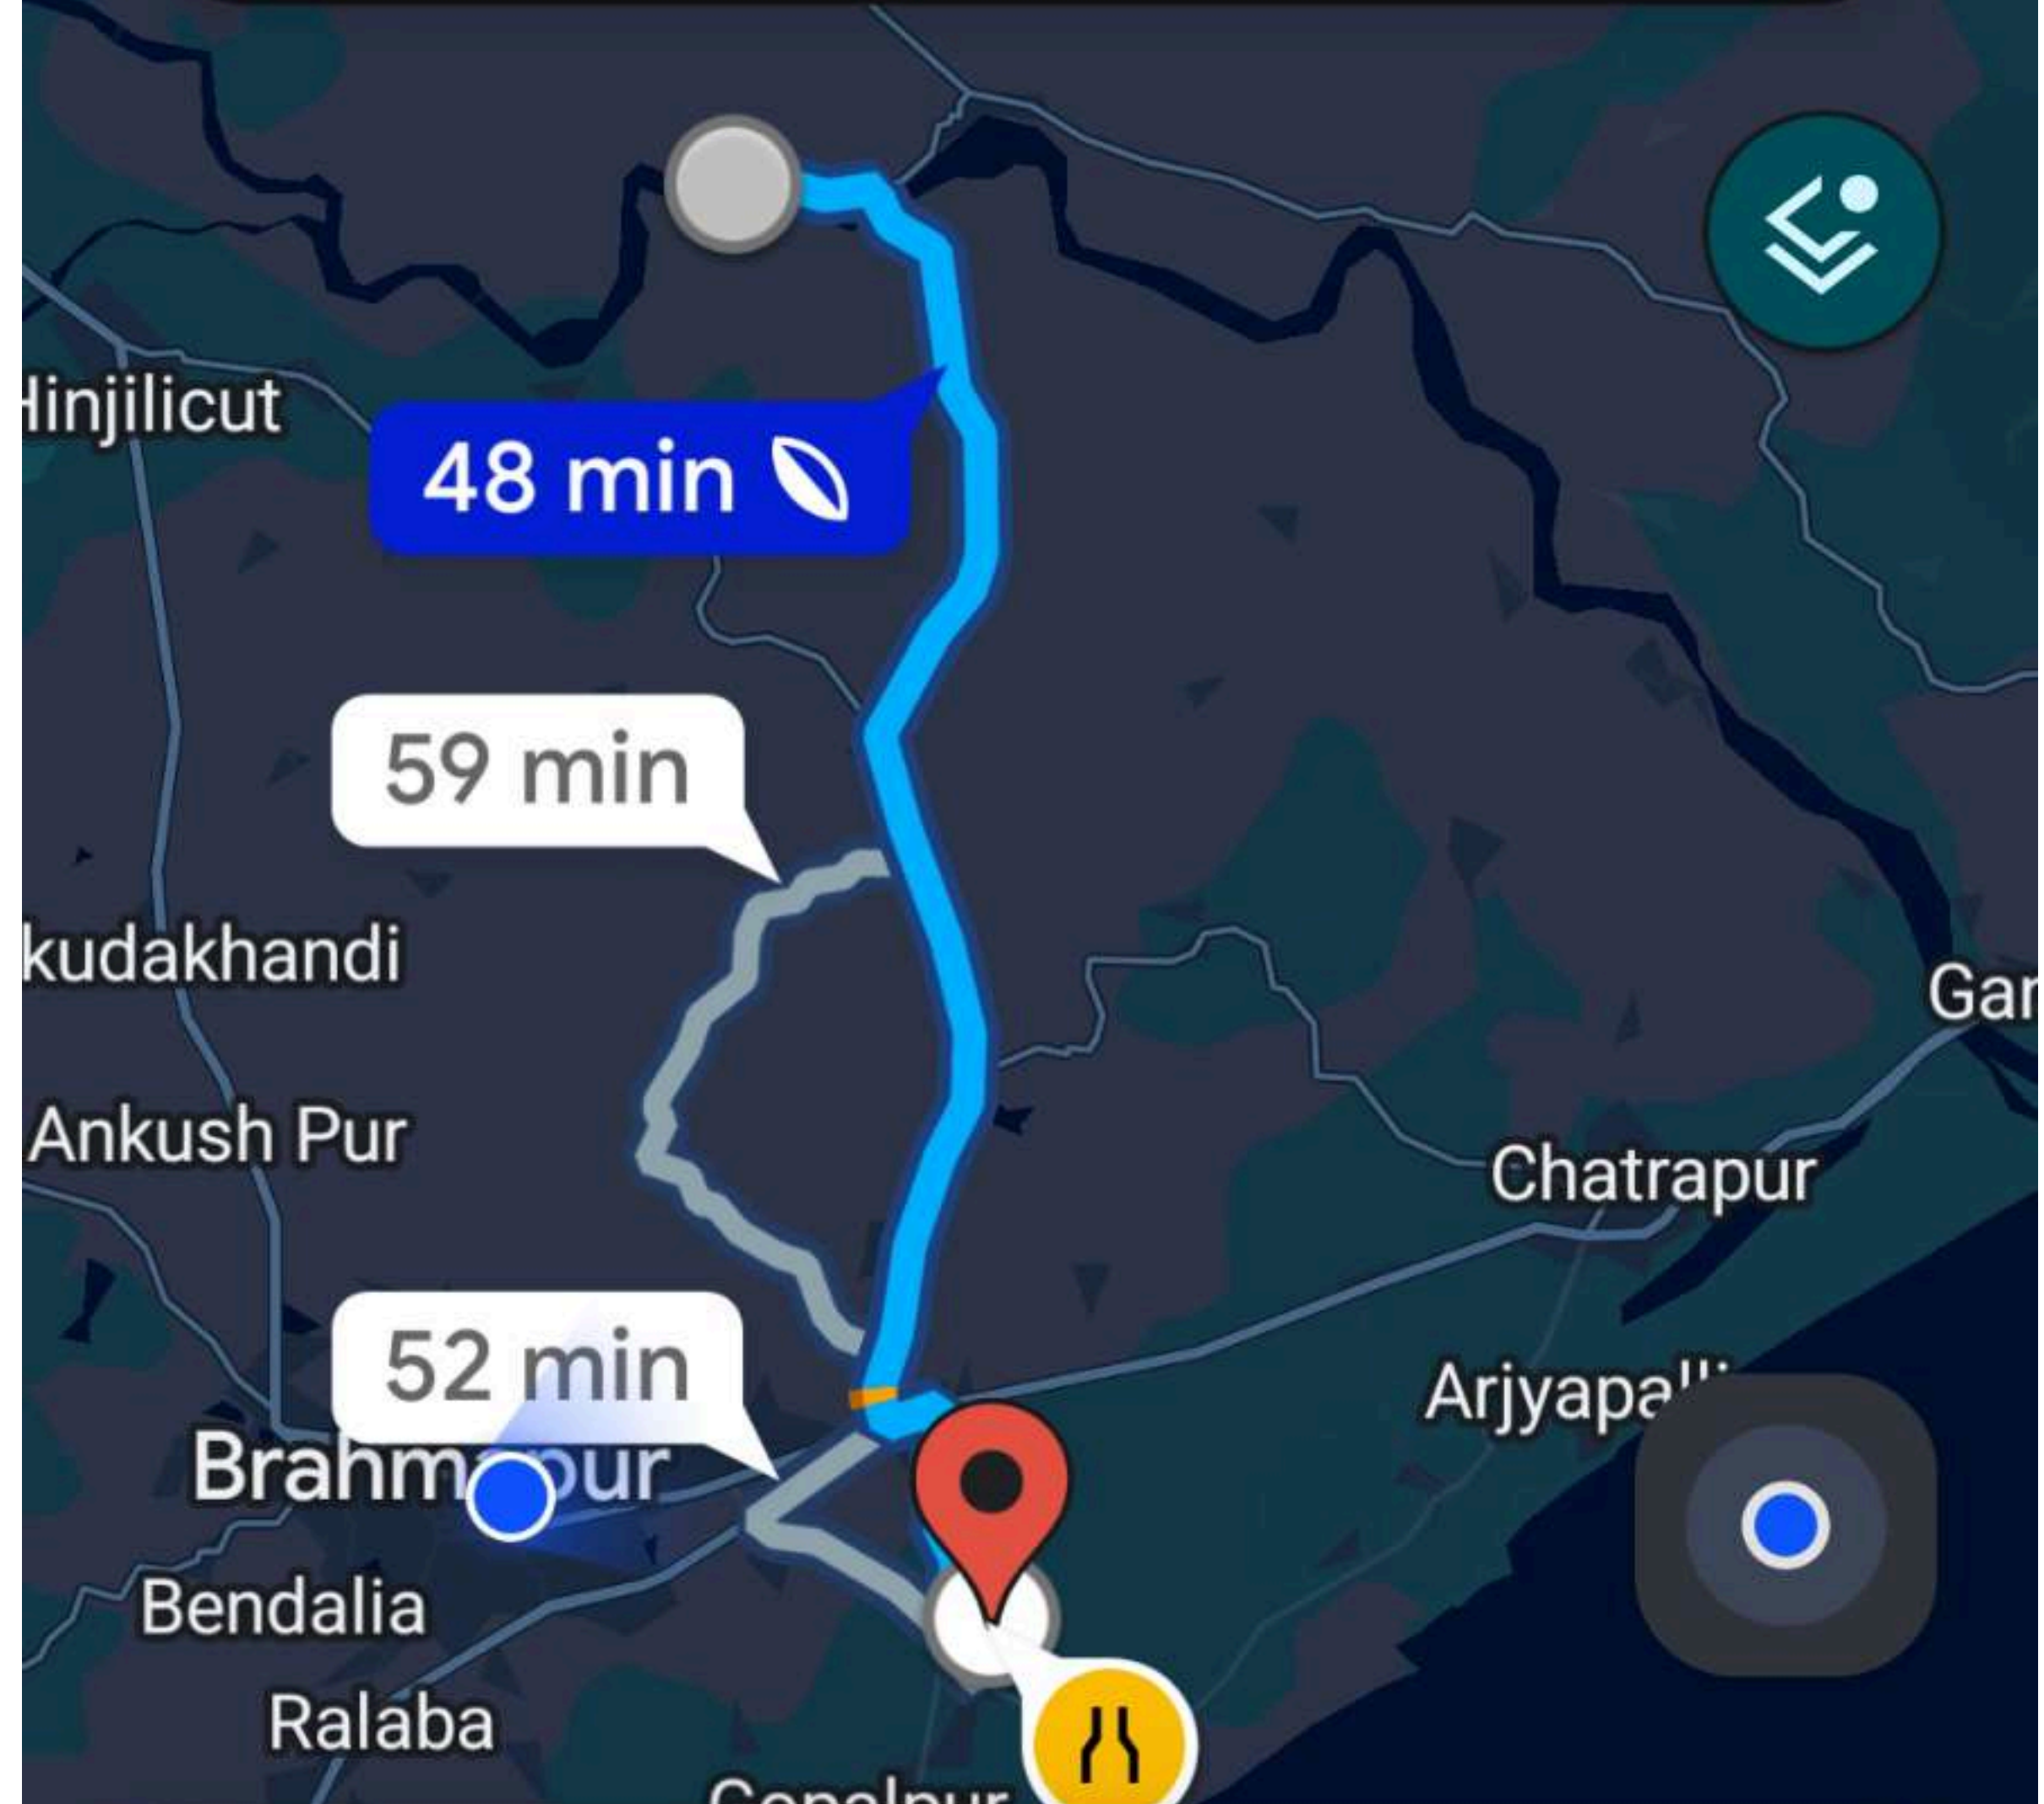

## 30 min (24 km)

Fastest route now, avoids road closures

Saves 10% petrol • Narrow roads

>> Preview

+ Add stops

Share

○ Brahmapur

⋮

# Drive

⌵

🔗

✕

🚗 28 min

🏍️ 25 min

🚆 —

🚶 2

## 28 min (13 km)

Fastest route now, avoids road closures

🌿 Saves 8% petrol • 🚧 Narrow roads

➤ Preview

📍 Add stops

🔗 Share

○ Bhimpur ⋮

⋮ \_\_\_\_\_

# Drive

⌵ ⌵ ⌵

🔗 ✕

- 🚗 48 min
- 🏍️ 46 min
- 🚊 -
- 🚶 7