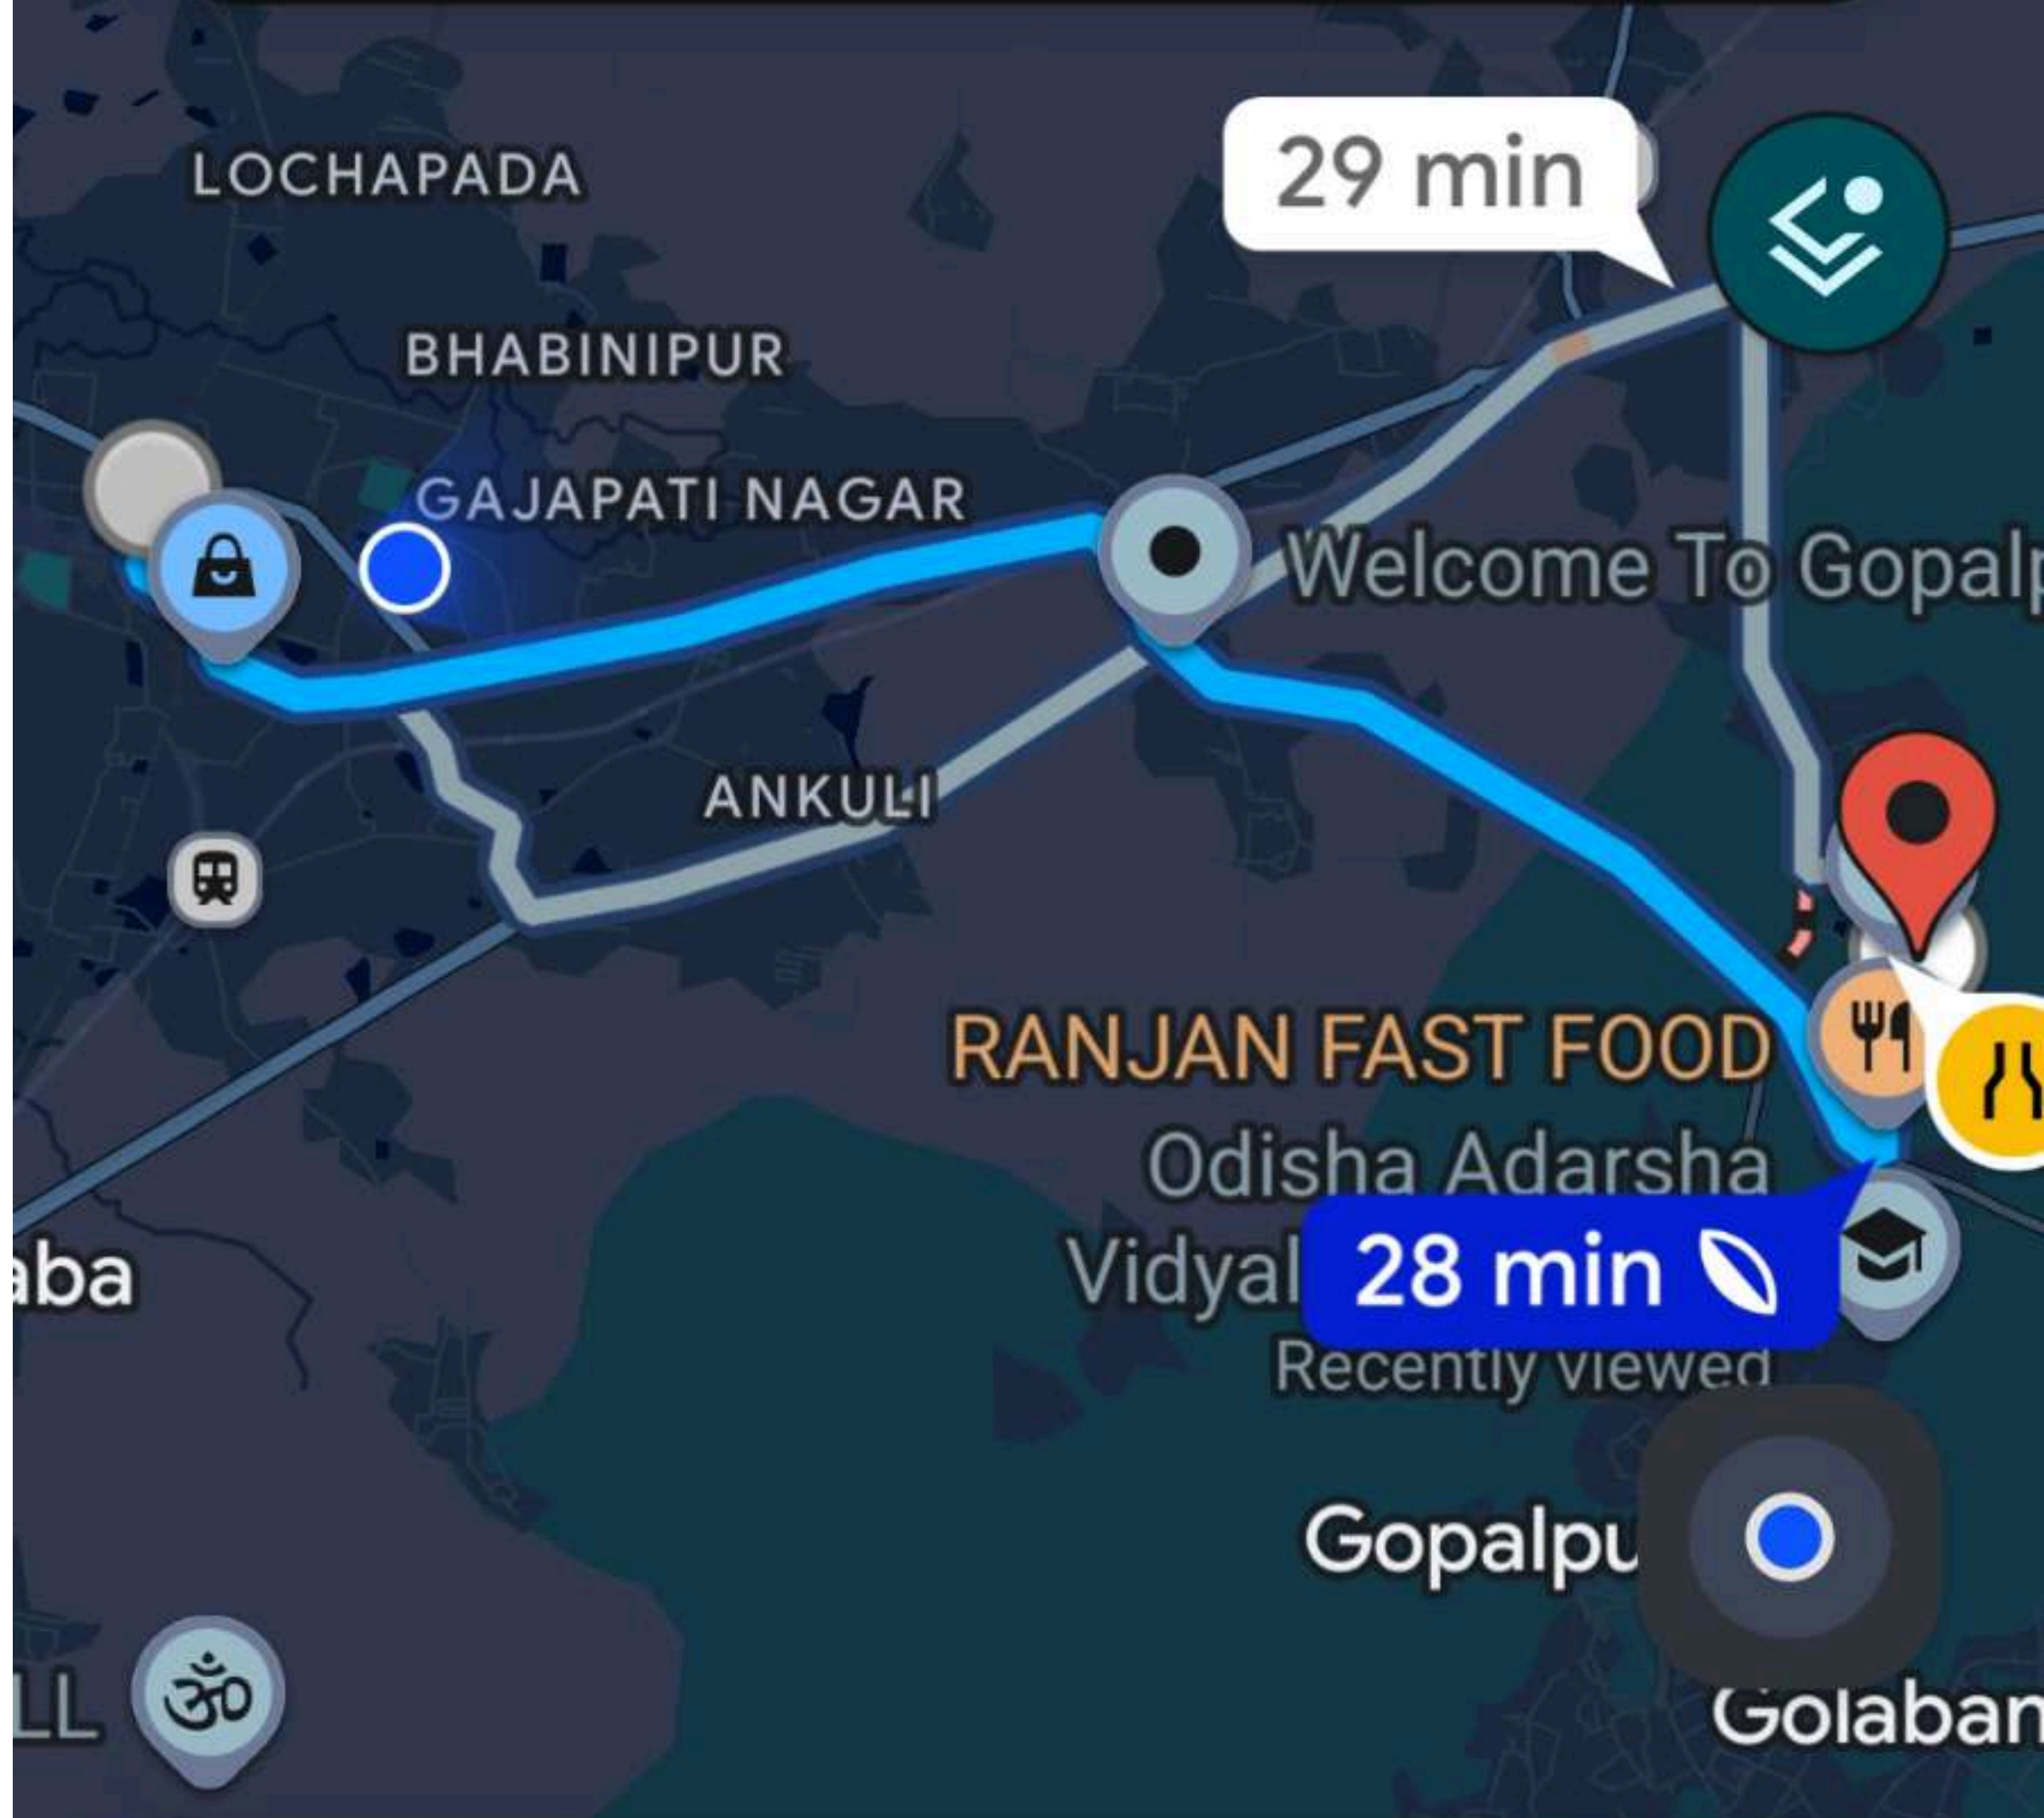

○ Brahmapur

⋮

📍 Byagradevi temple, 7VV...

↕

Drive

⌵

🔗

✕

🚗 28 min

🏍️ 25 min

🚆 —

🚶 2

28 min (13 km)

Fastest route now, avoids road closures

🌿 Saves 8% petrol • 🚧 Narrow roads

➤ Preview

📍 Add stops

🔗 Share