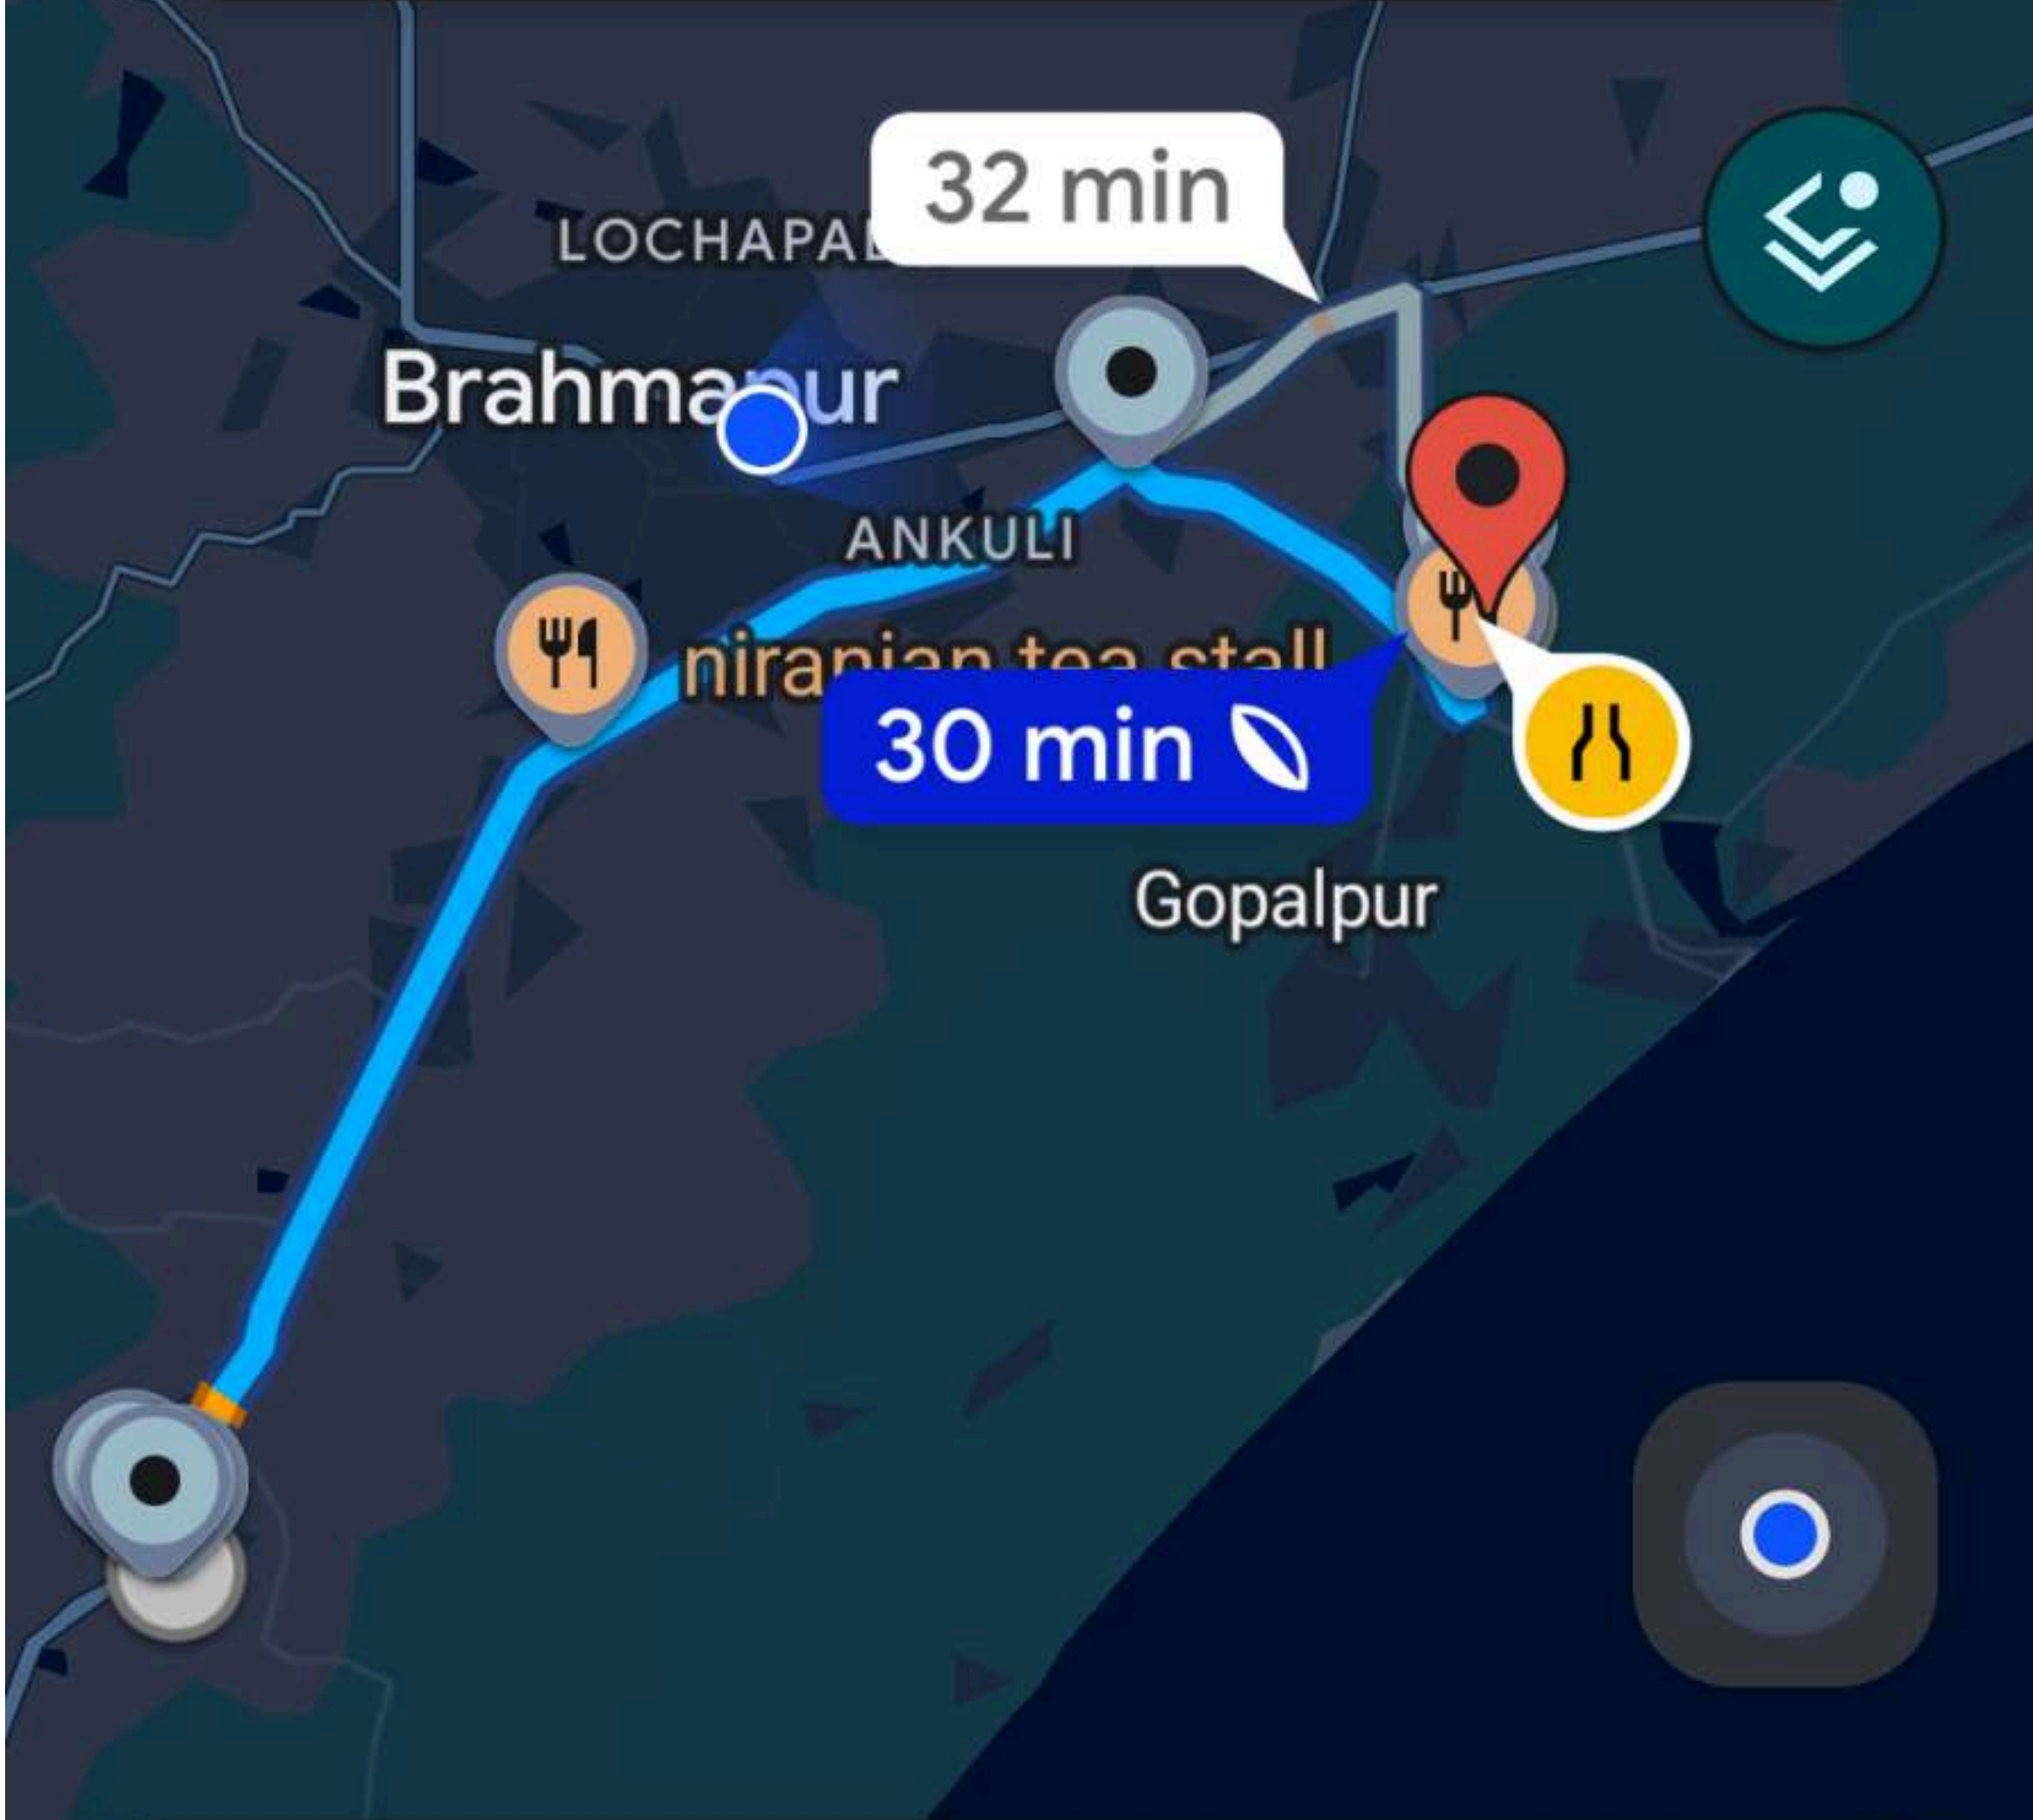

○ Pallur Hills

○ Byagradevi temple, 7VV...

Drive

30 min
31 min
—
5

30 min (24 km)

Fastest route now, avoids road closures

Saves 10% petrol • Narrow roads

>> Preview

+ Add stops

Share