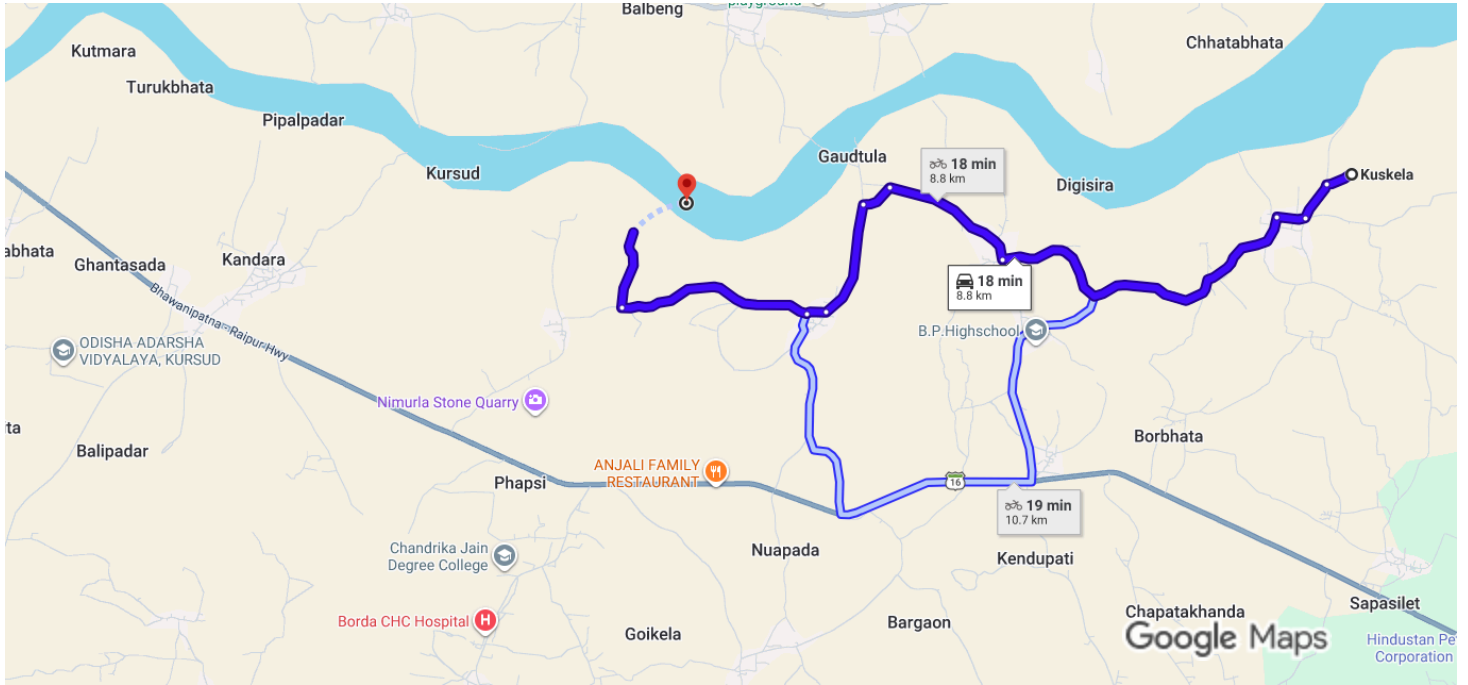

Kuskela, Odisha 767066 to Nimurla, Odisha 767035

Drive 8.8 km, 18 min

Map data ©2026 1 km

- 🚗
via unnamed roads
18 min

Fastest route 8.8 km

- 🚲
via unnamed roads
18 min

Fastest route 8.8 km

- 🚲
via Bhawanipatna - Raipur Hwy
19 min

10.7 km

Explore Nimurla

Restaurants

Hotels

Gas stations

Parking Lots

More