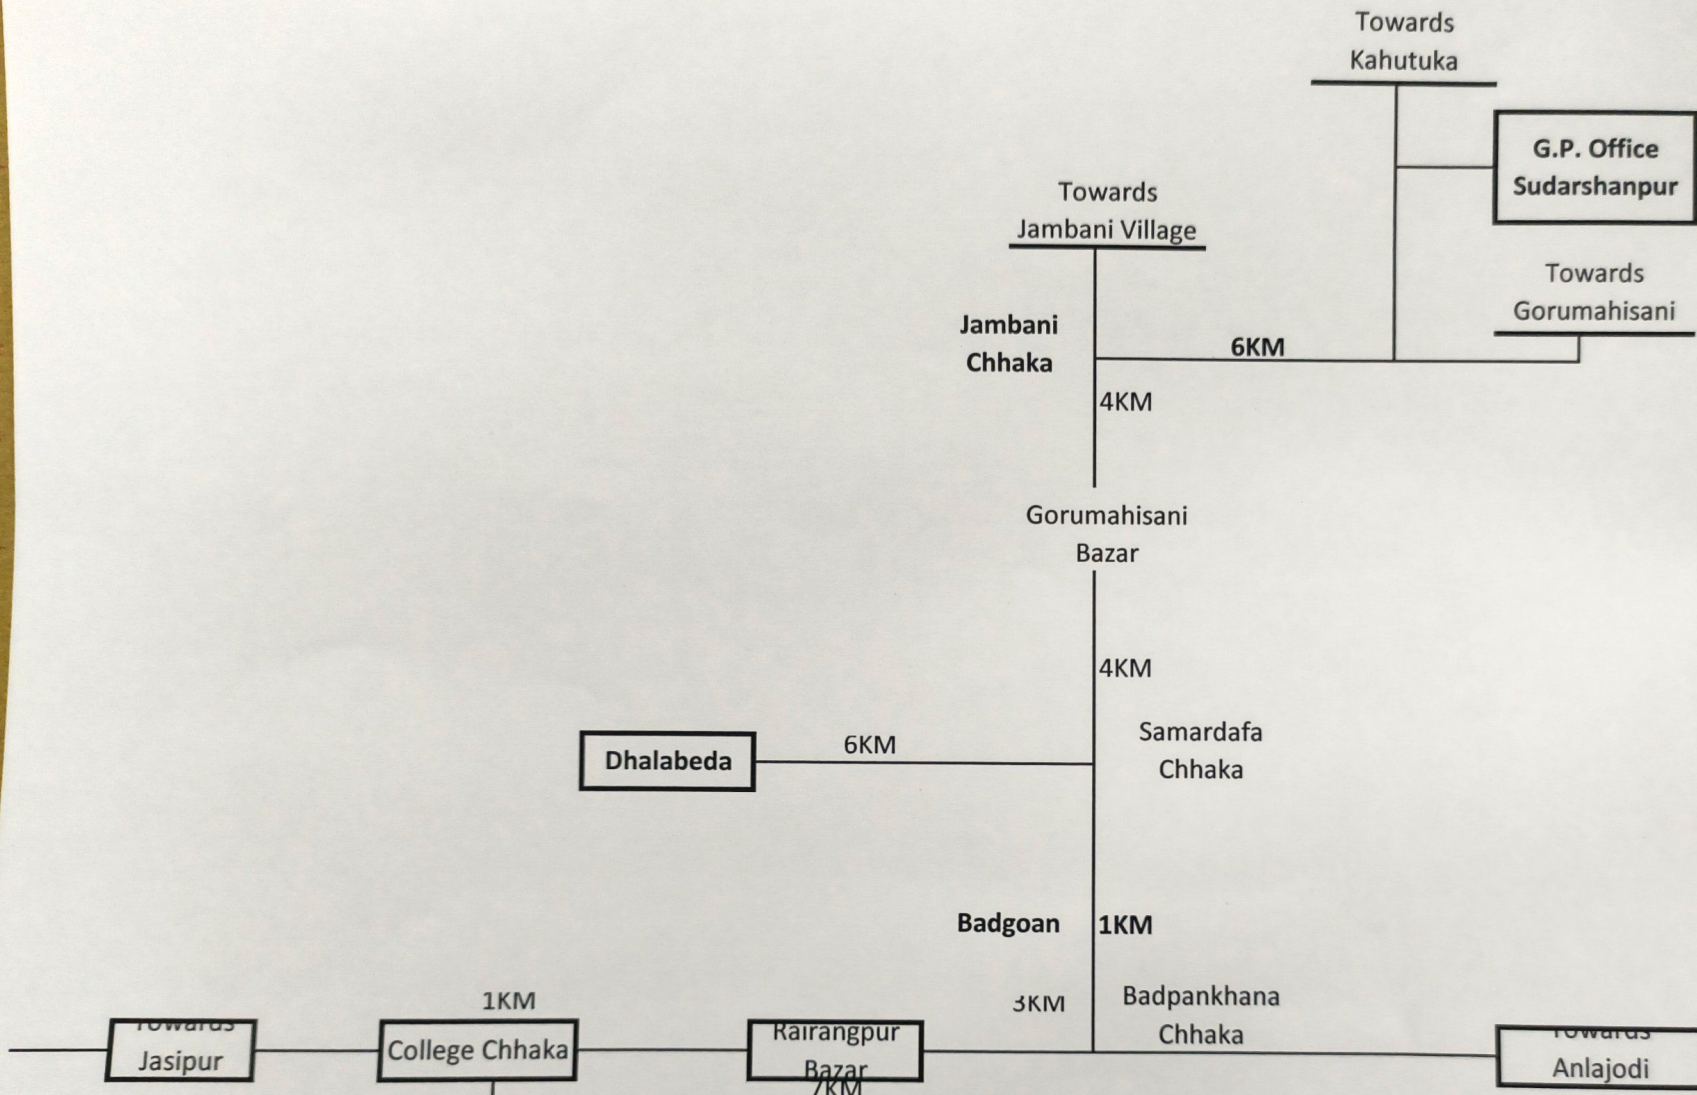

Quarry Map for Sudarshanpur G.P.

[Handwritten signature]
Junior Engineer
Rairangpur Block

[Handwritten signature]
Assist. Executive Engineer
Rairangpur Block