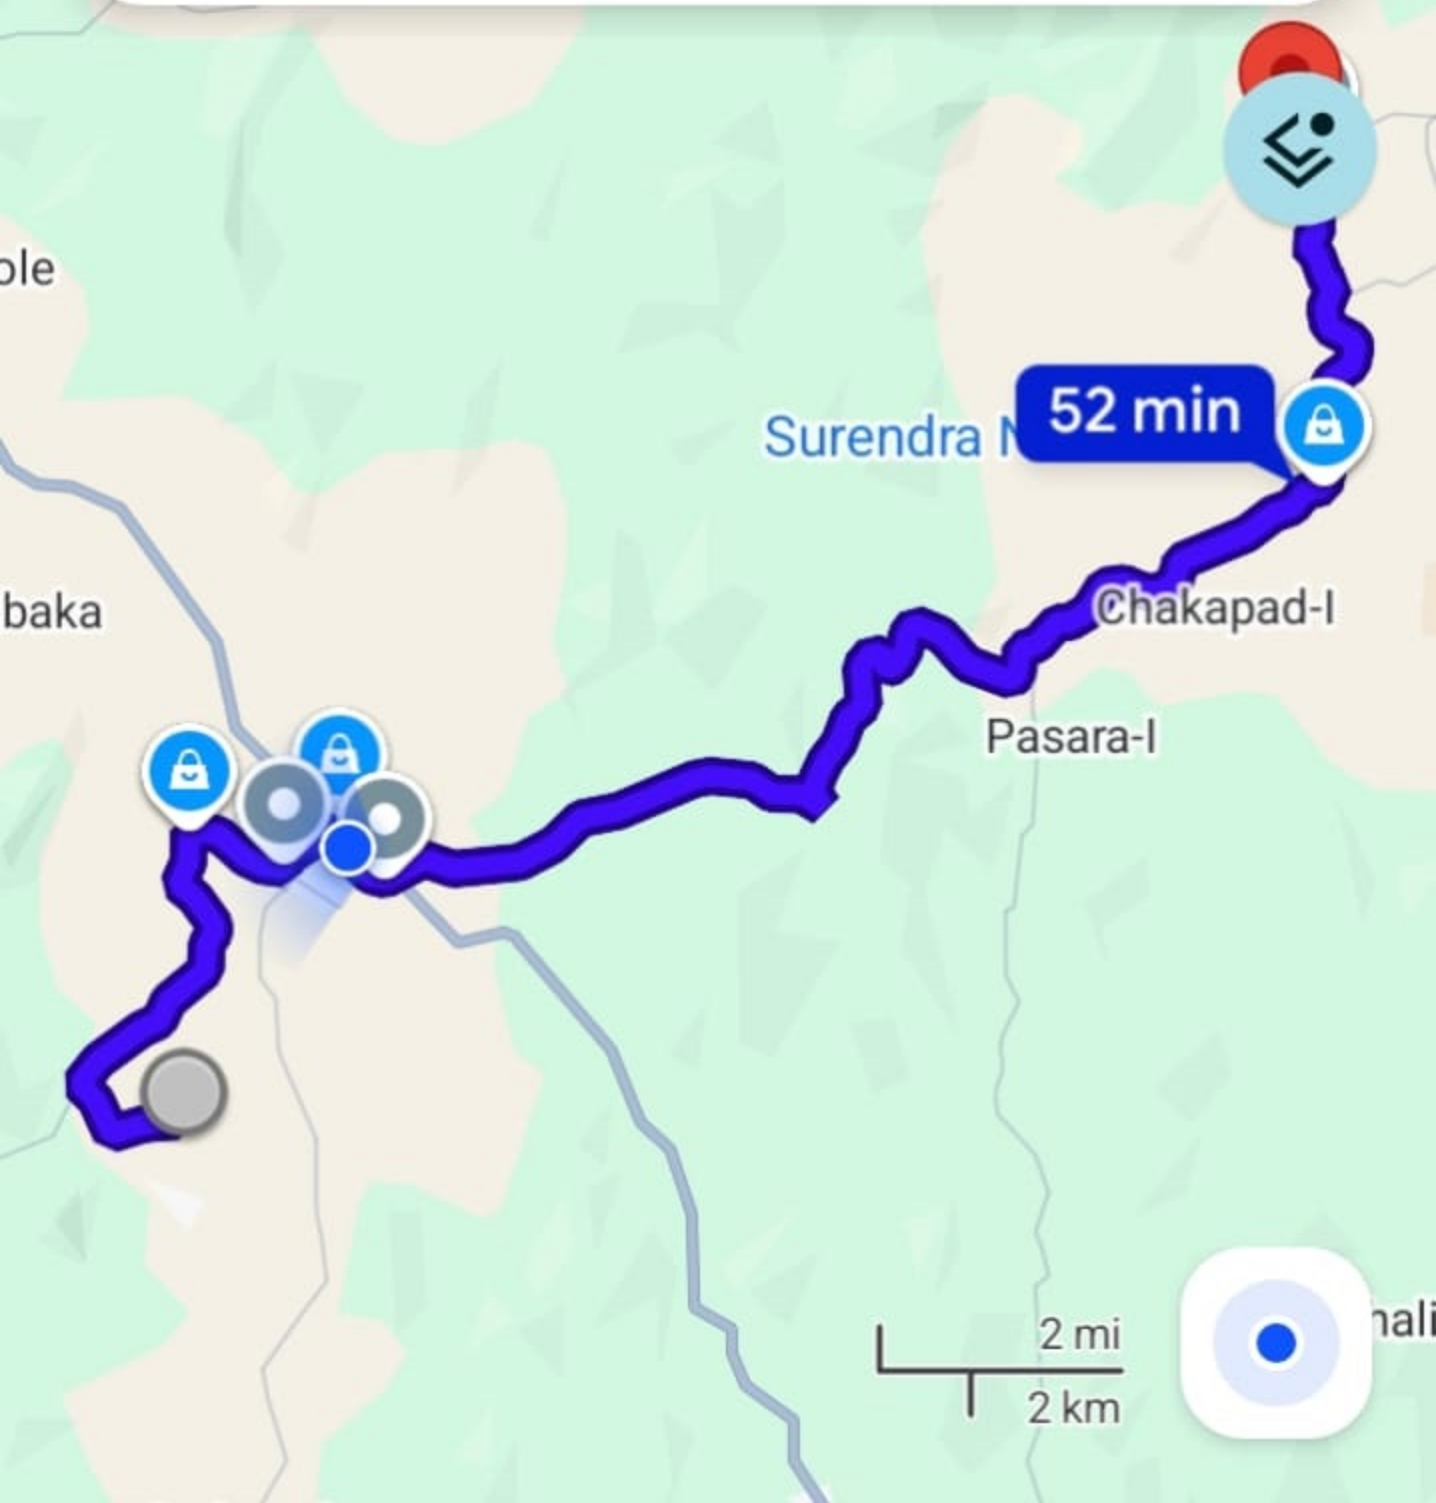

🚗 12 min

🚲 11 min

🚆 —

🚶 1 hr 16

12 min (5.9 km)

Fastest route

>> Preview

📍 Add stops

# Drive

52 min

47 min

—

7 hr

## 52 min (33 km)

Fastest route

Start

Add stops

Share