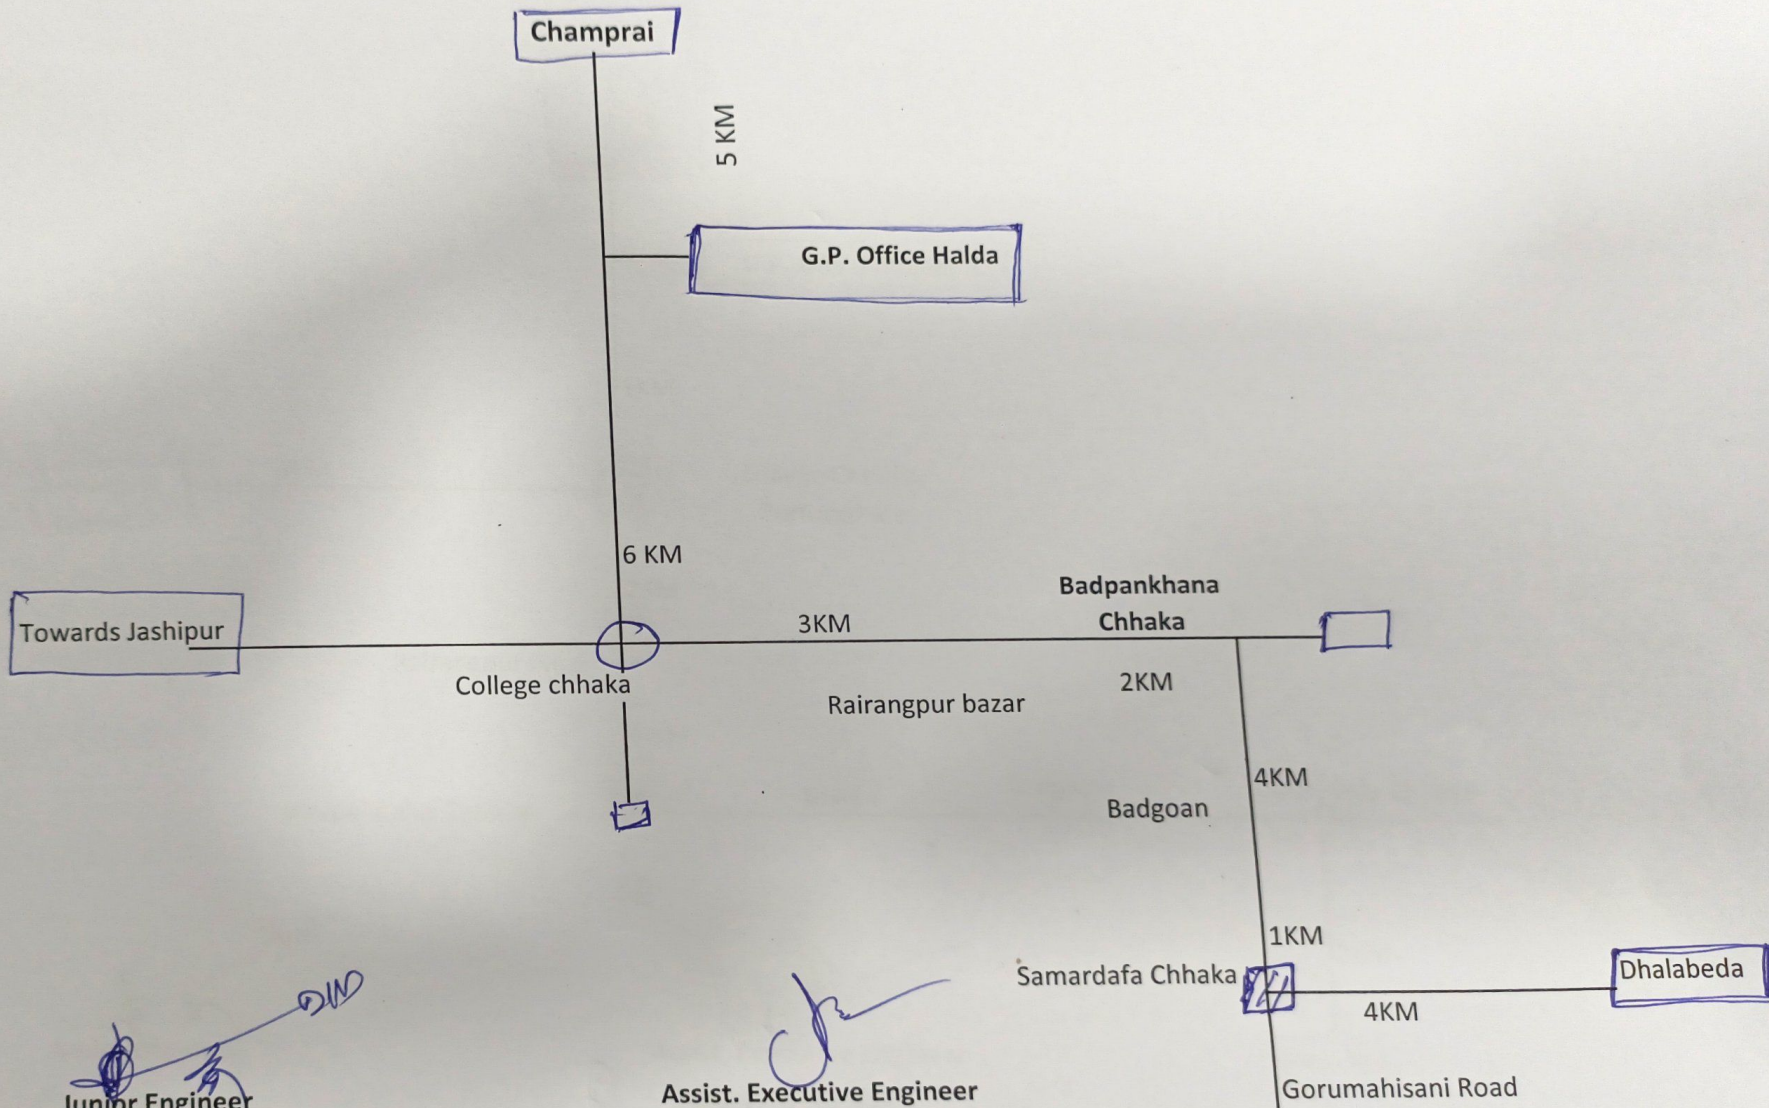

Quarry Map for Halda G.P.

DND

Junior Engineer
Rairangpur Block

(Signature)

(Signature)

Assist. Executive Engineer
Rairangpur Block