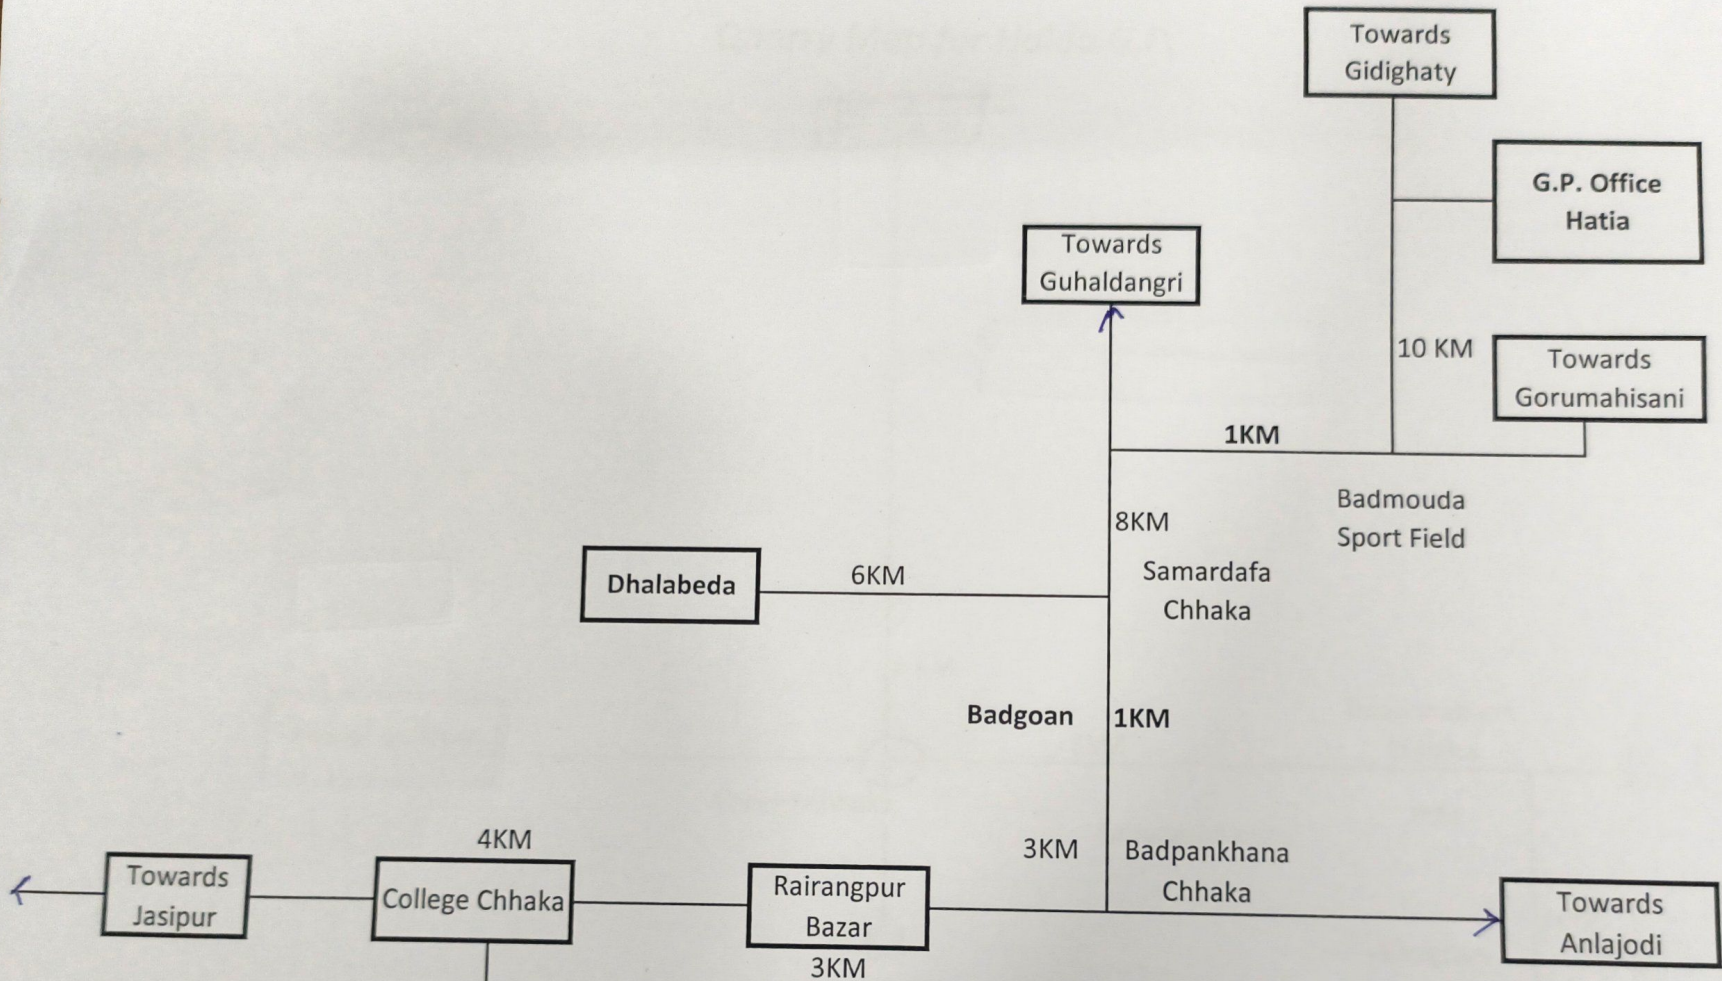

# Quarry Map for Hatia G.P.

Junior Engineer  
Rairangpur Block

Assist. Executive Engineer  
Rairangpur Block