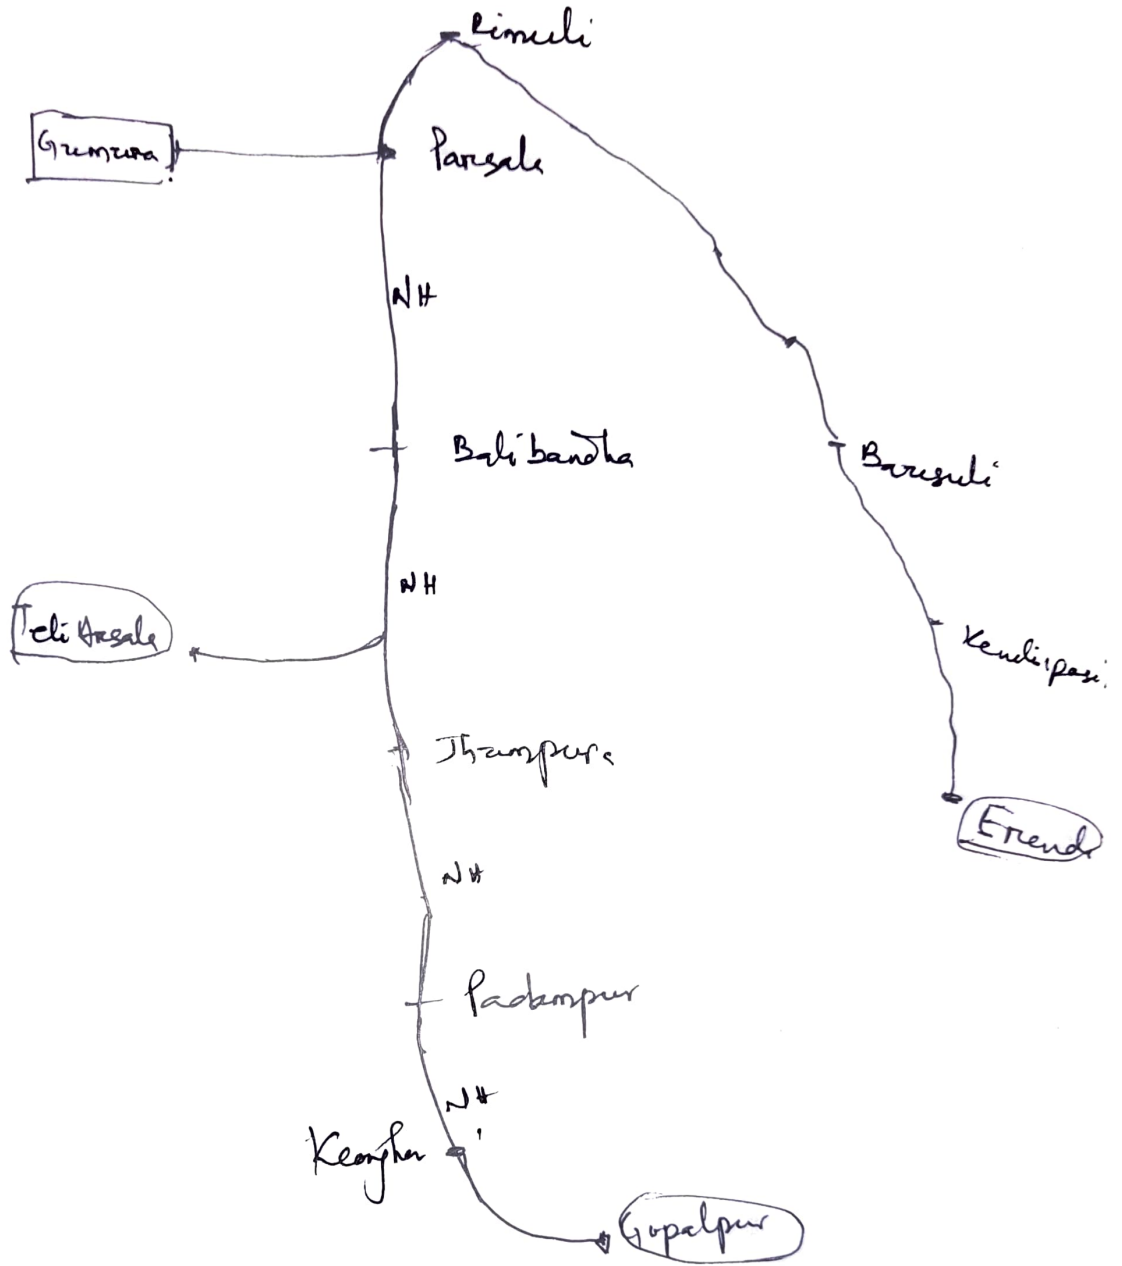

Quarry map for Gumzura Gp.

| <u>Sl No</u> | <u>Material</u> | <u>Quarry location</u> | <u>Distance</u> |
|--------------|-----------------|------------------------|-----------------|
| 1. | filling Sand | Teli Arsala | 20 KM |
| 2. | fine Sand | Erendi | 50 KM |
| 3. | Cement, Road | Jhumpura | 20 KM |
| 4. | Metal, chips | Gopalpur | 50 KM |
| 5. | Bricks Tiles | Keonjhar. | 50 KM |