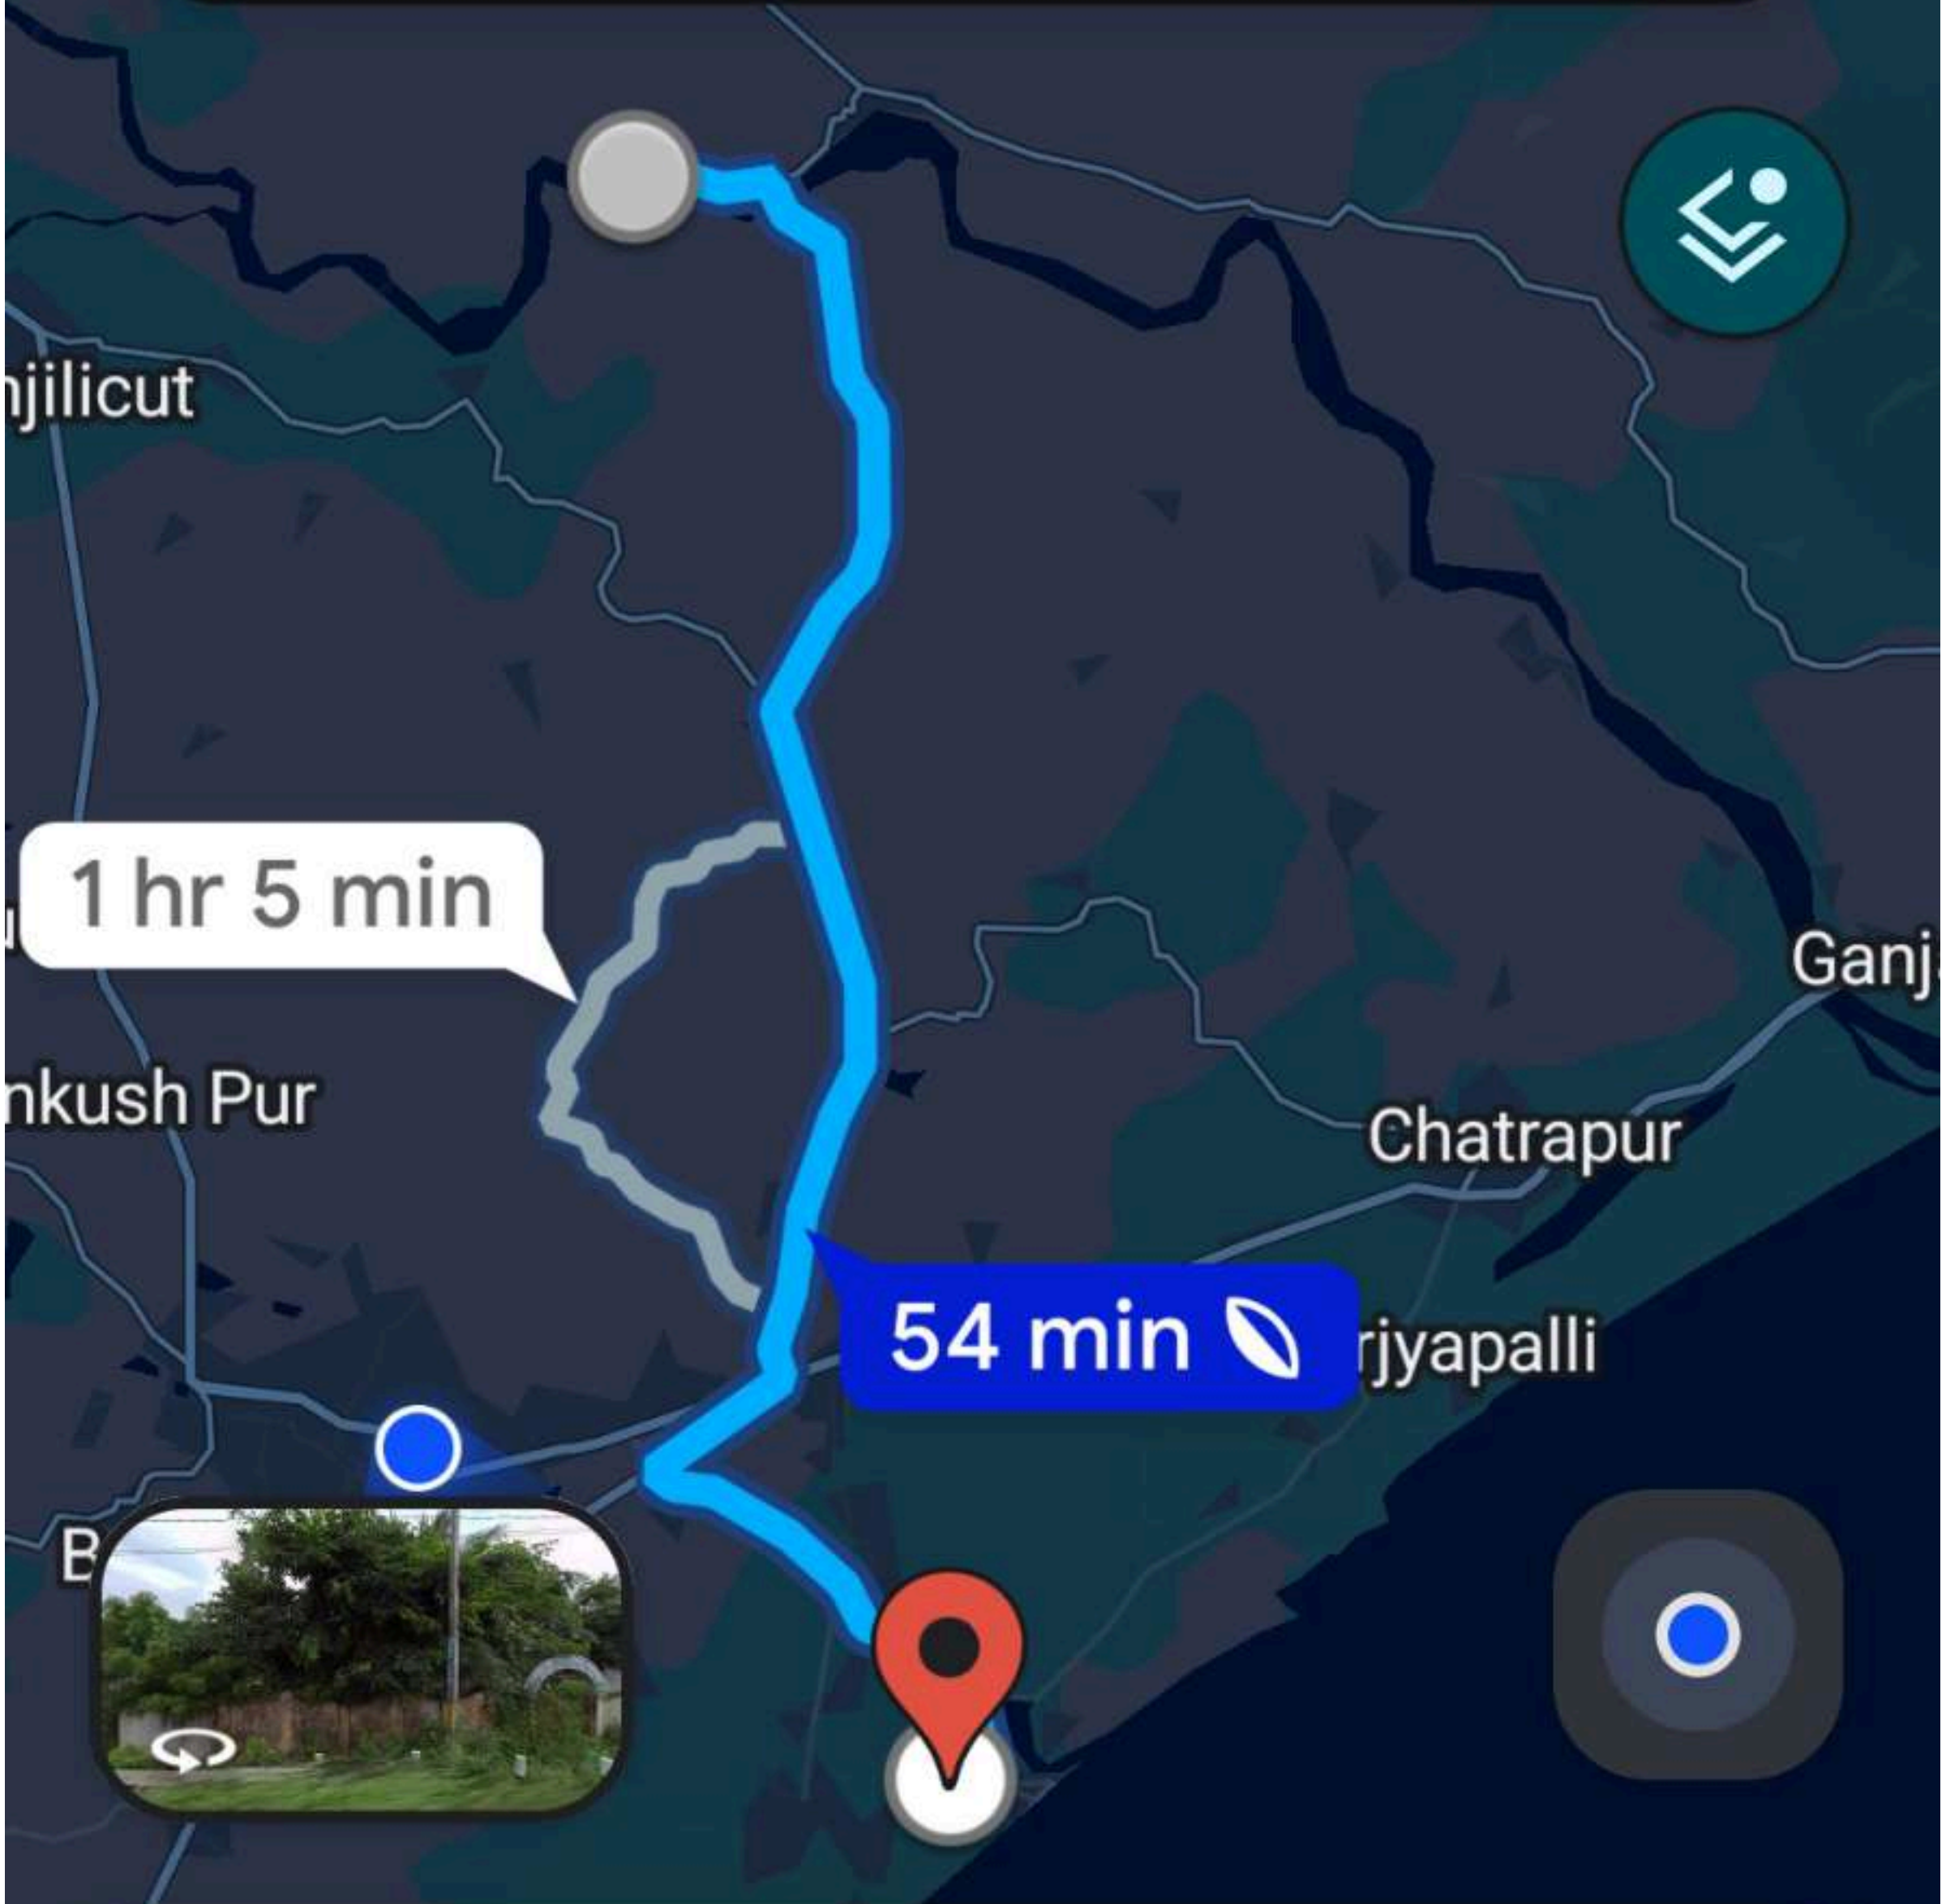

## 33 min (27 km)

Fastest route, the usual traffic

>> Preview

+ Add stops

Share

○ Brahmapur

⋮

📍 Venkatraipur Village Prim... ↕

# Drive

- 🚗 28 min
- 🚲 28 min
- 🚏 -
- 🚶 30 min

## 28 min (16 km)

Best route now due to traffic conditions

🌿 Saves petrol

» Preview    + Add stops    🔄 Share

○ Bhimpur

○ Venkatraipur Village Prim...

## 54 min (37 km)

Fastest route now, avoids road closure

Saves 15% petrol

>> Preview

+ Add stops

Share