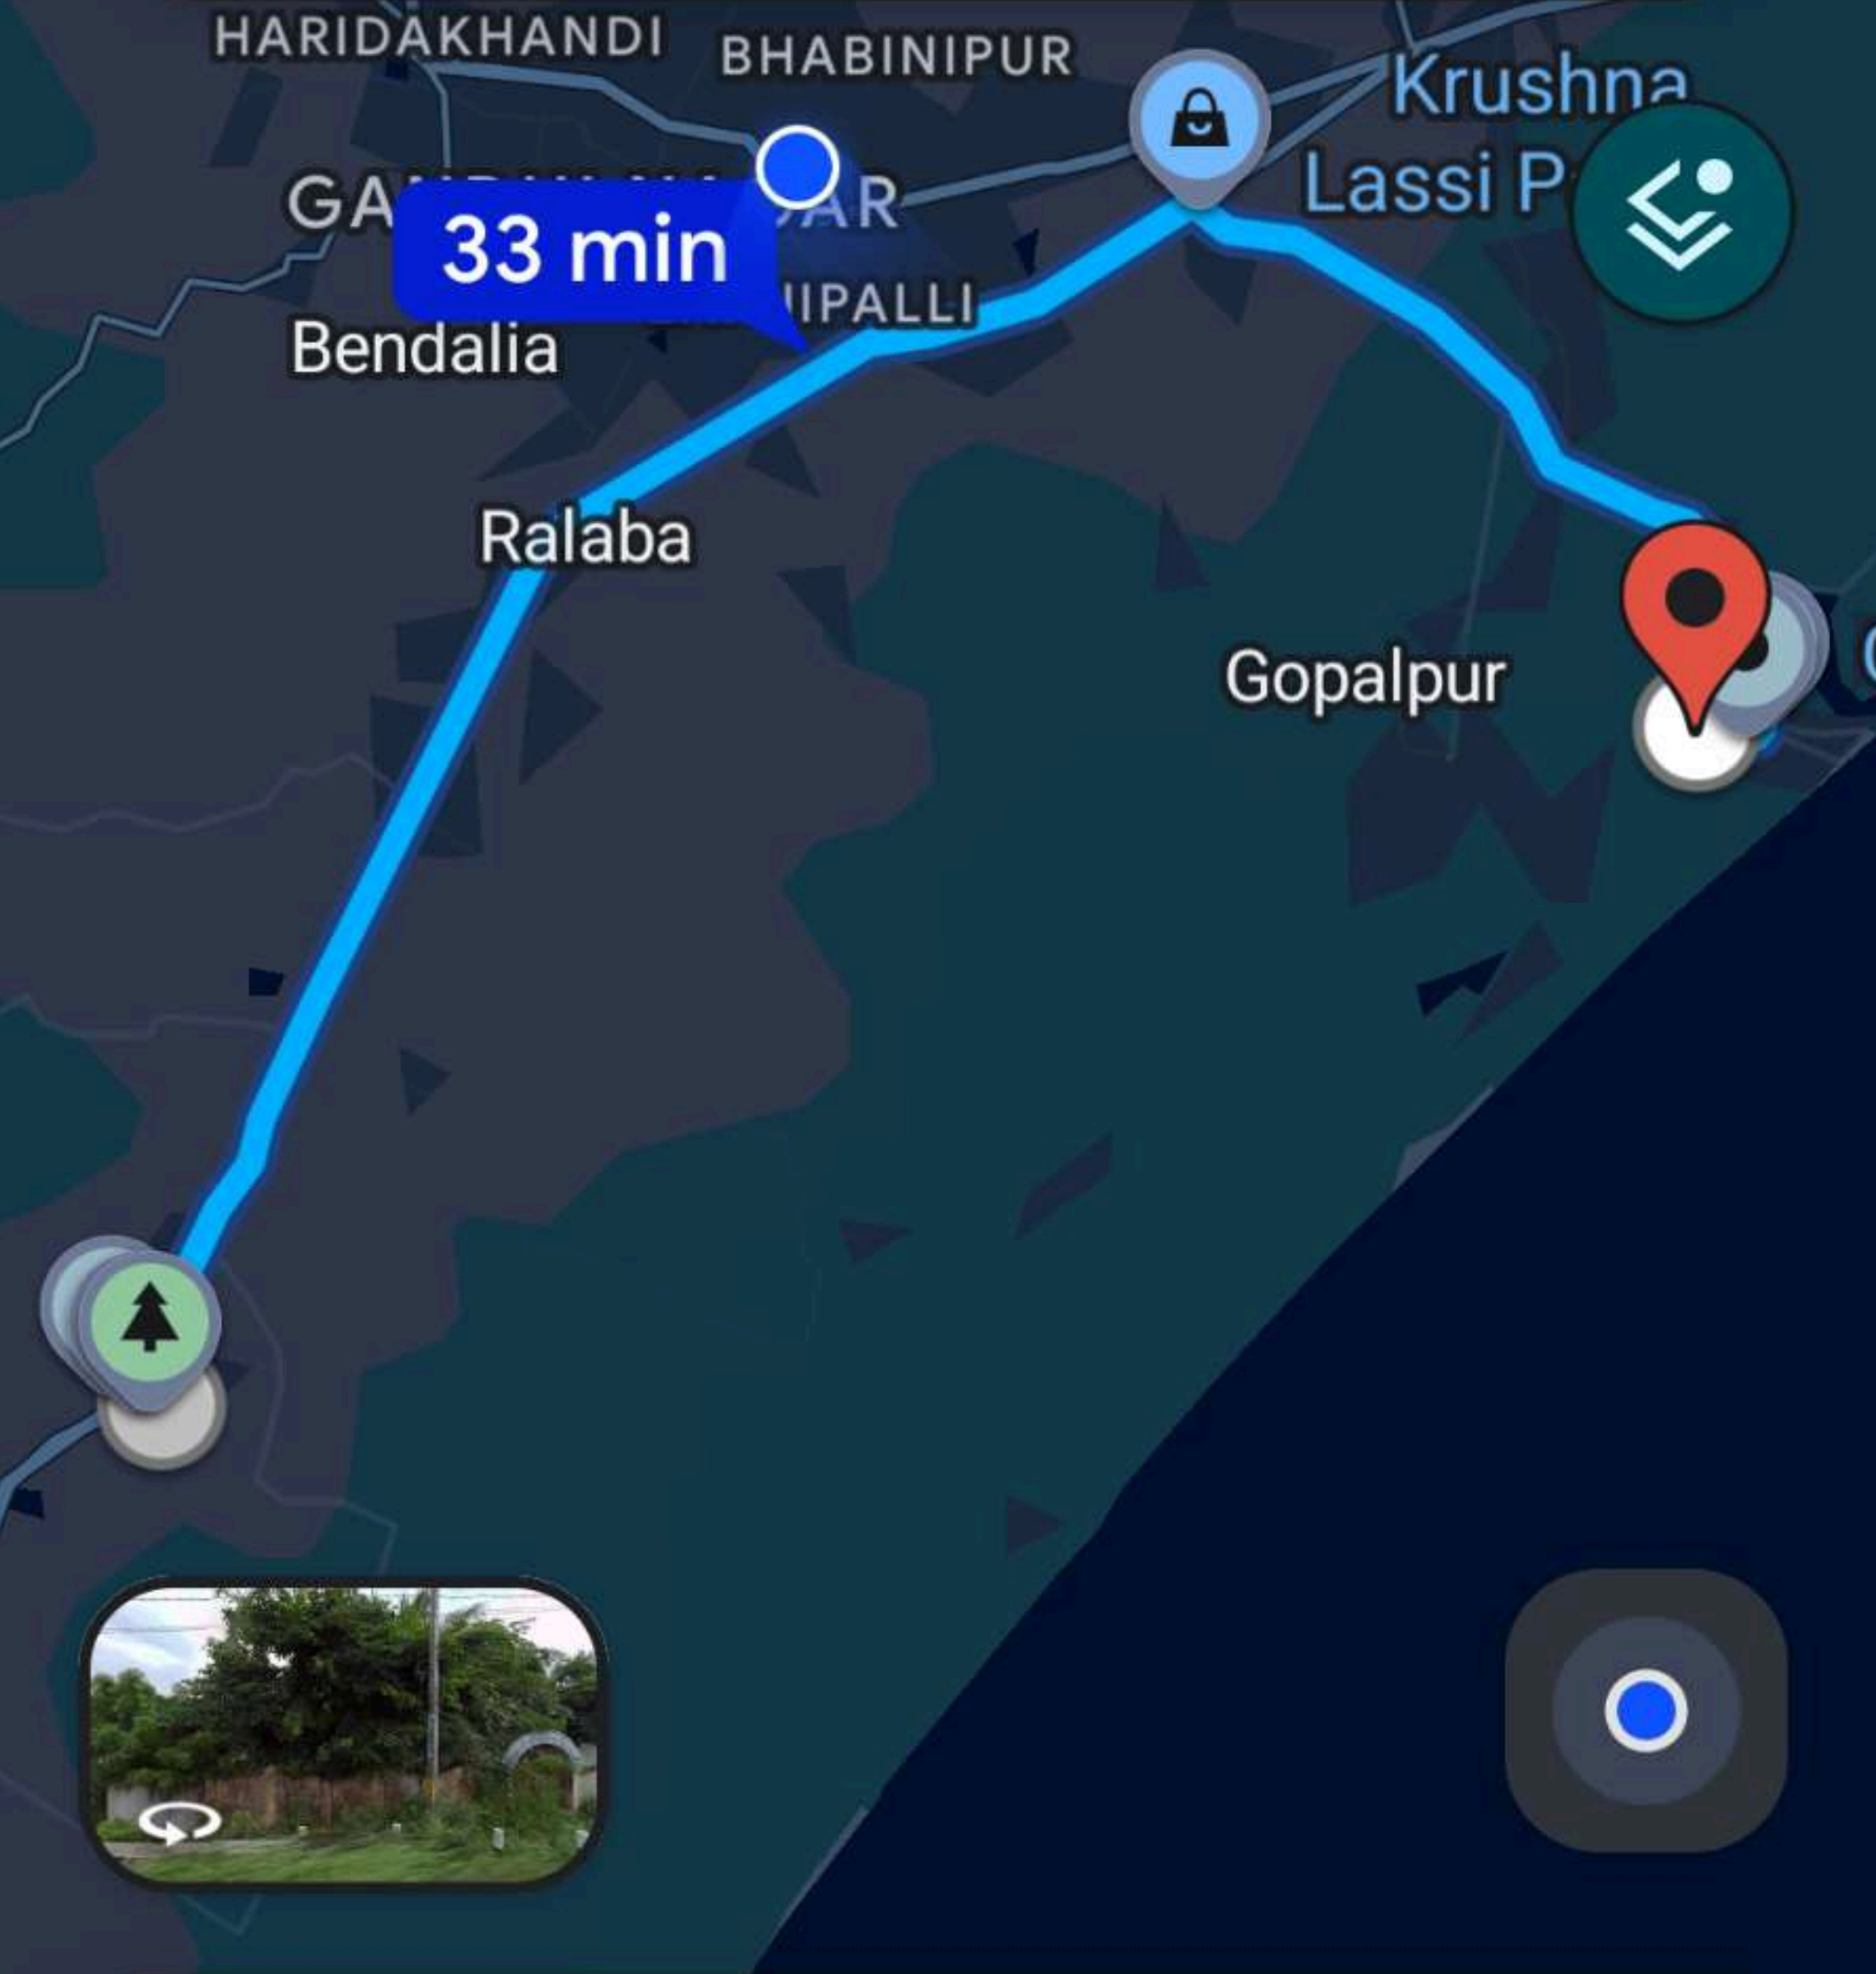

○ Pallur Hills

○ Venkatraipur Village Prim...

Drive

33 min

35 min

—

5

33 min (27 km)

Fastest route, the usual traffic

>> Preview

+ Add stops

Share