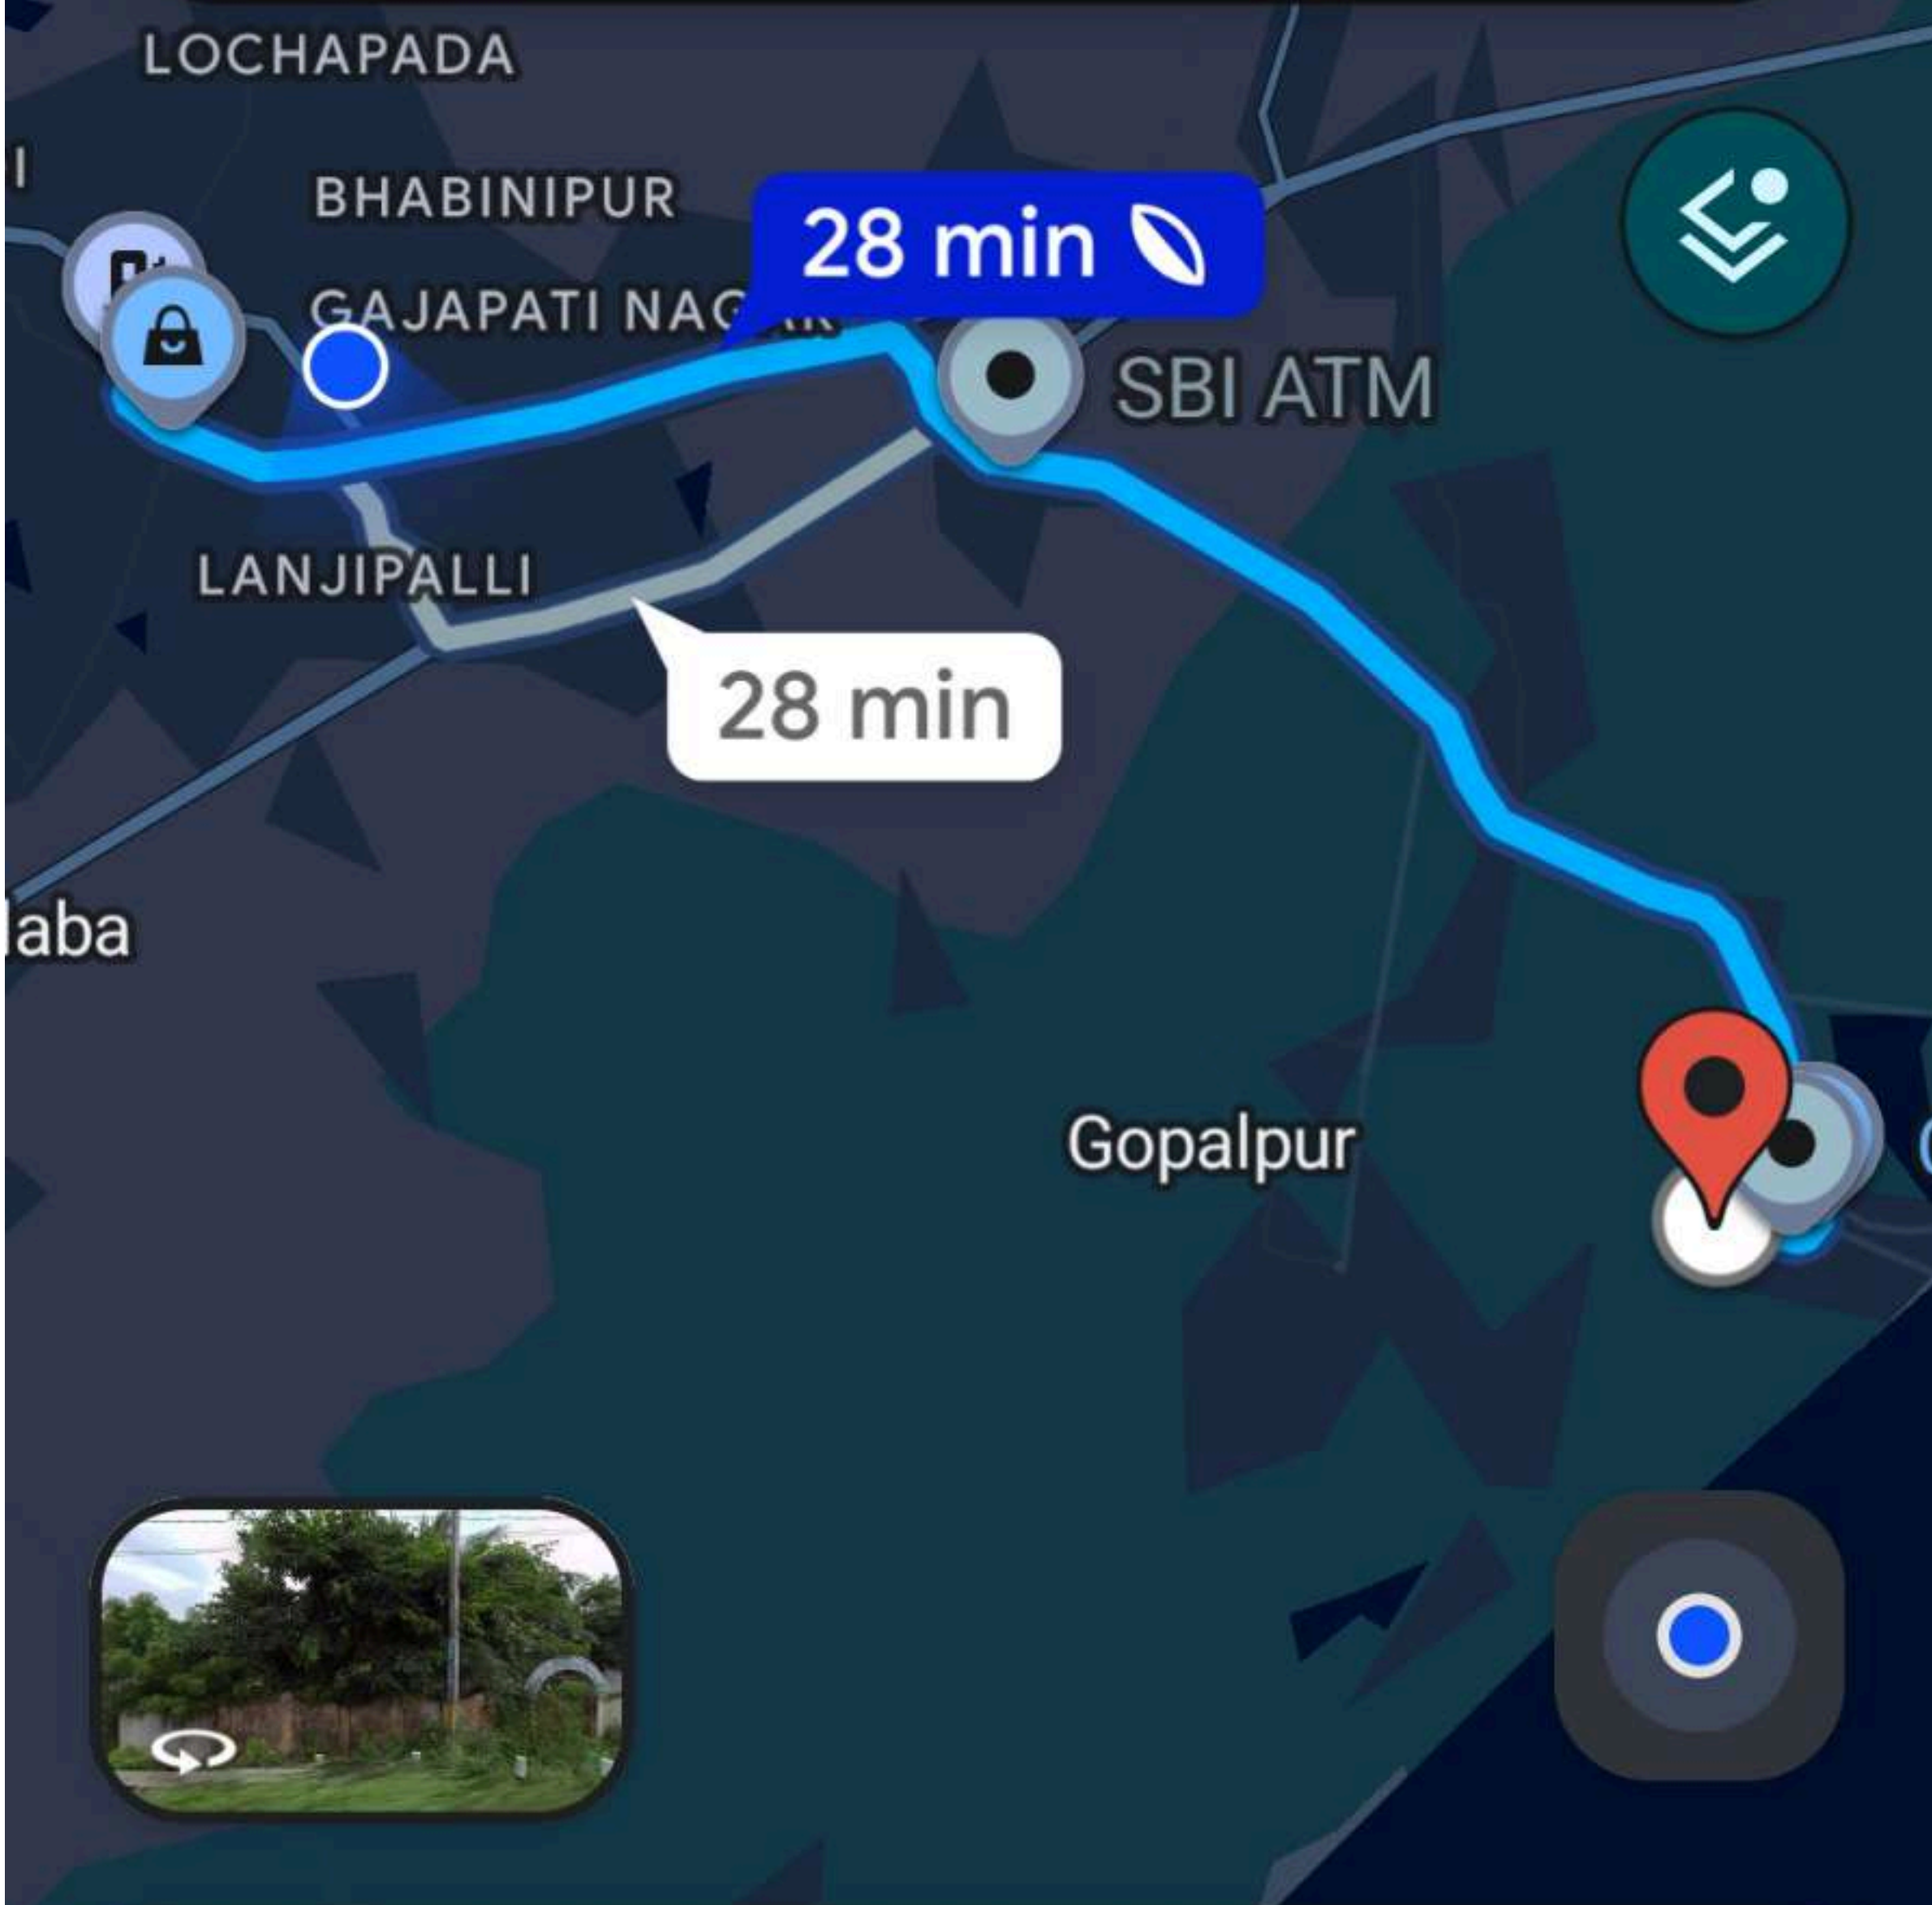

## 33 min (27 km)

Fastest route, the usual traffic

>> Preview

+ Add stops

Share

○ Brahmapur

⋮

📍 Venkatraipur Village Prim... ↕

# Drive

- 🚗 28 min
- 🚲 28 min
- 🚏 -
- 🚶 30 min

## 28 min (16 km)

Best route now due to traffic conditions

🌿 Saves petrol

» Preview    + Add stops    🔄 Share

○ Bhimpur

○ Venkatraipur Village Prim...

## 54 min (37 km)

Fastest route now, avoids road closure

Saves 15% petrol

>> Preview

+ Add stops

Share