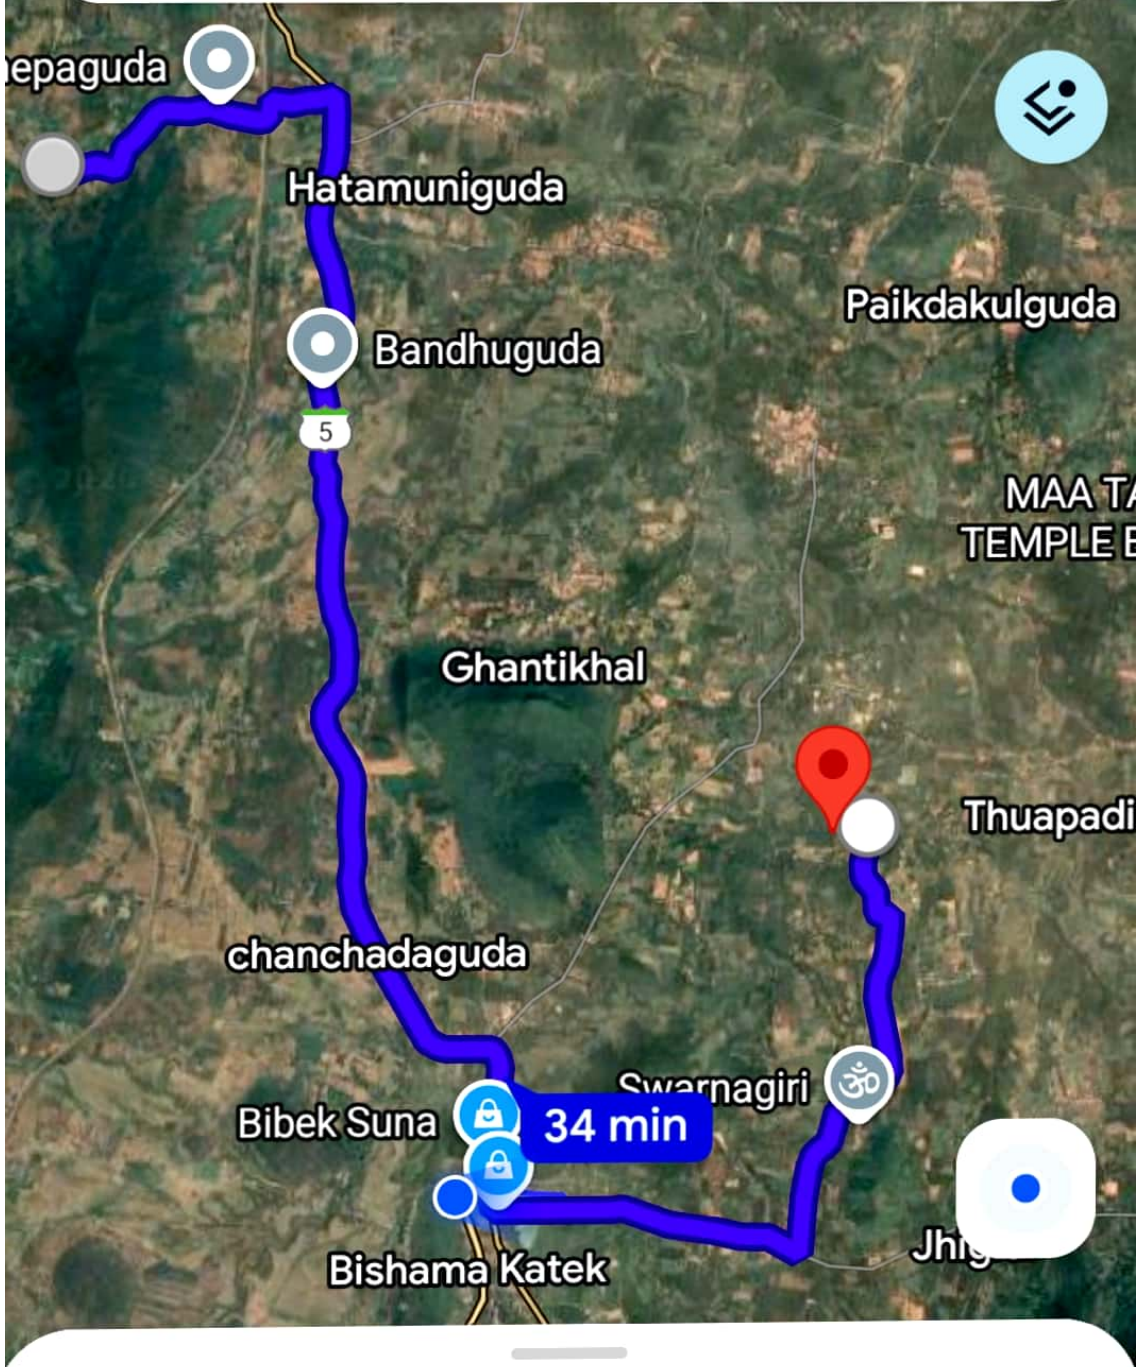

DALIAKUJI (Gram Panchayat Office)

Bhejipadar, Odisha 765020

Two-wheeler

37 min

34 min

—

4 hr 5

34 min (18 km)

Best route now due to traffic conditions

DALIAKUJI (Gram Panchayat Offic...

Nirgundi

Two-wheeler

37 min

33 min

—

4 hr 8

33 min (18 km)

Fastest route