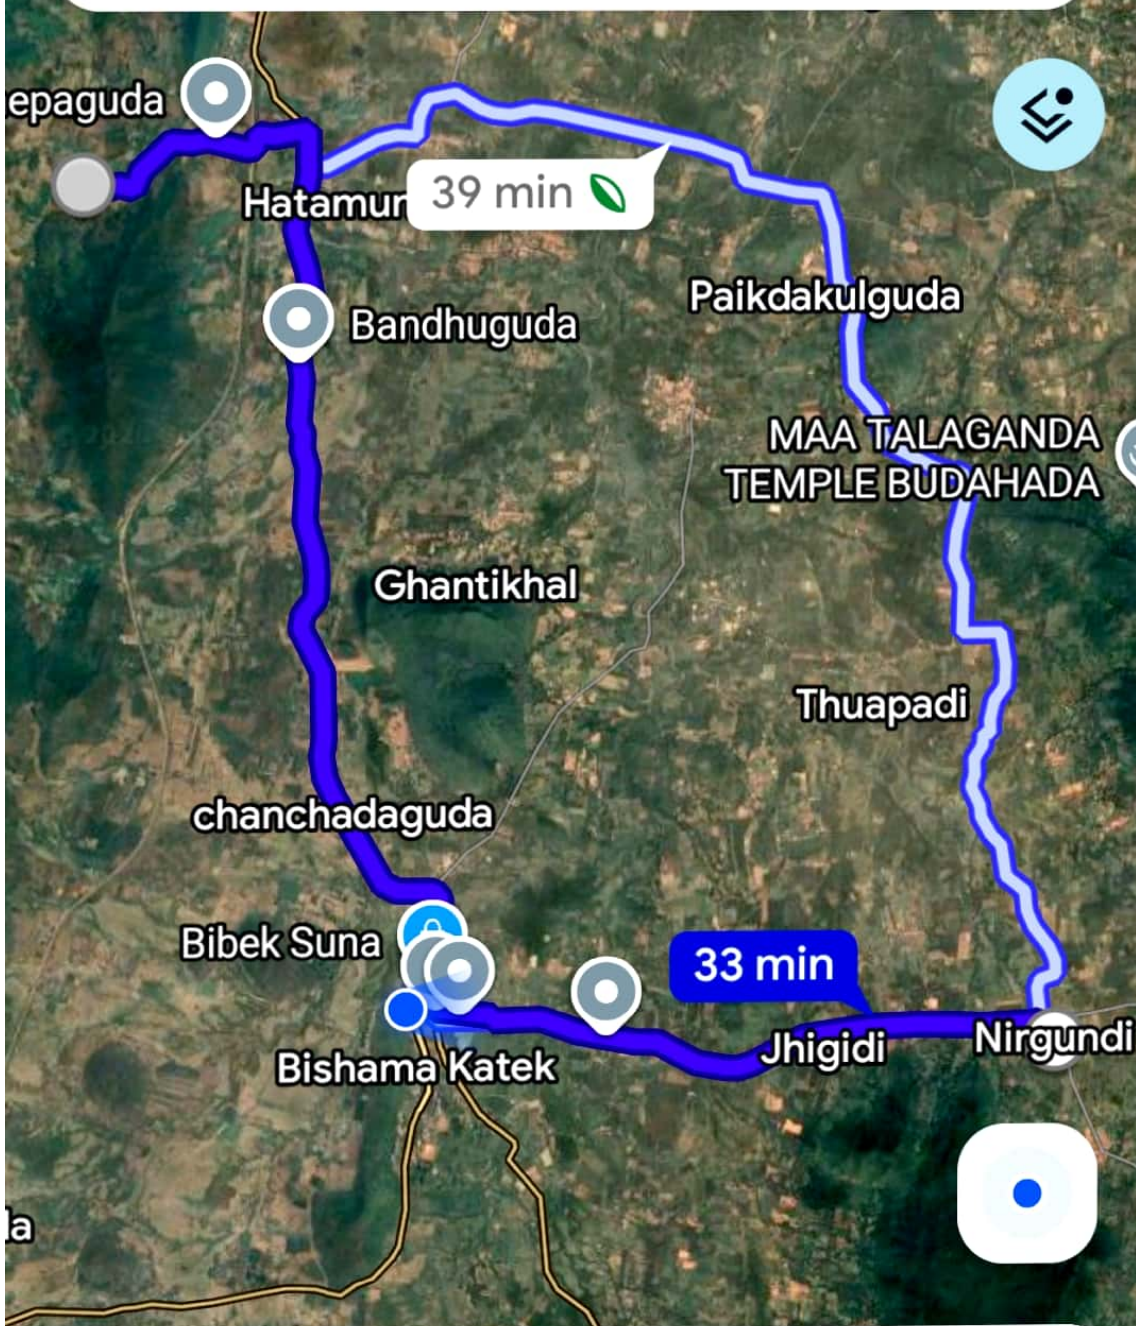

DALIAKUJI (Gram Panchayat Office)

Bhejipadar, Odisha 765020

Two-wheeler

37 min

34 min

—

4 hr 5

34 min (18 km)

Best route now due to traffic conditions

DALIAKUJI (Gram Panchayat Offic...

Nirgundi

Two-wheeler

37 min

33 min

—

4 hr 8

33 min (18 km)

Fastest route