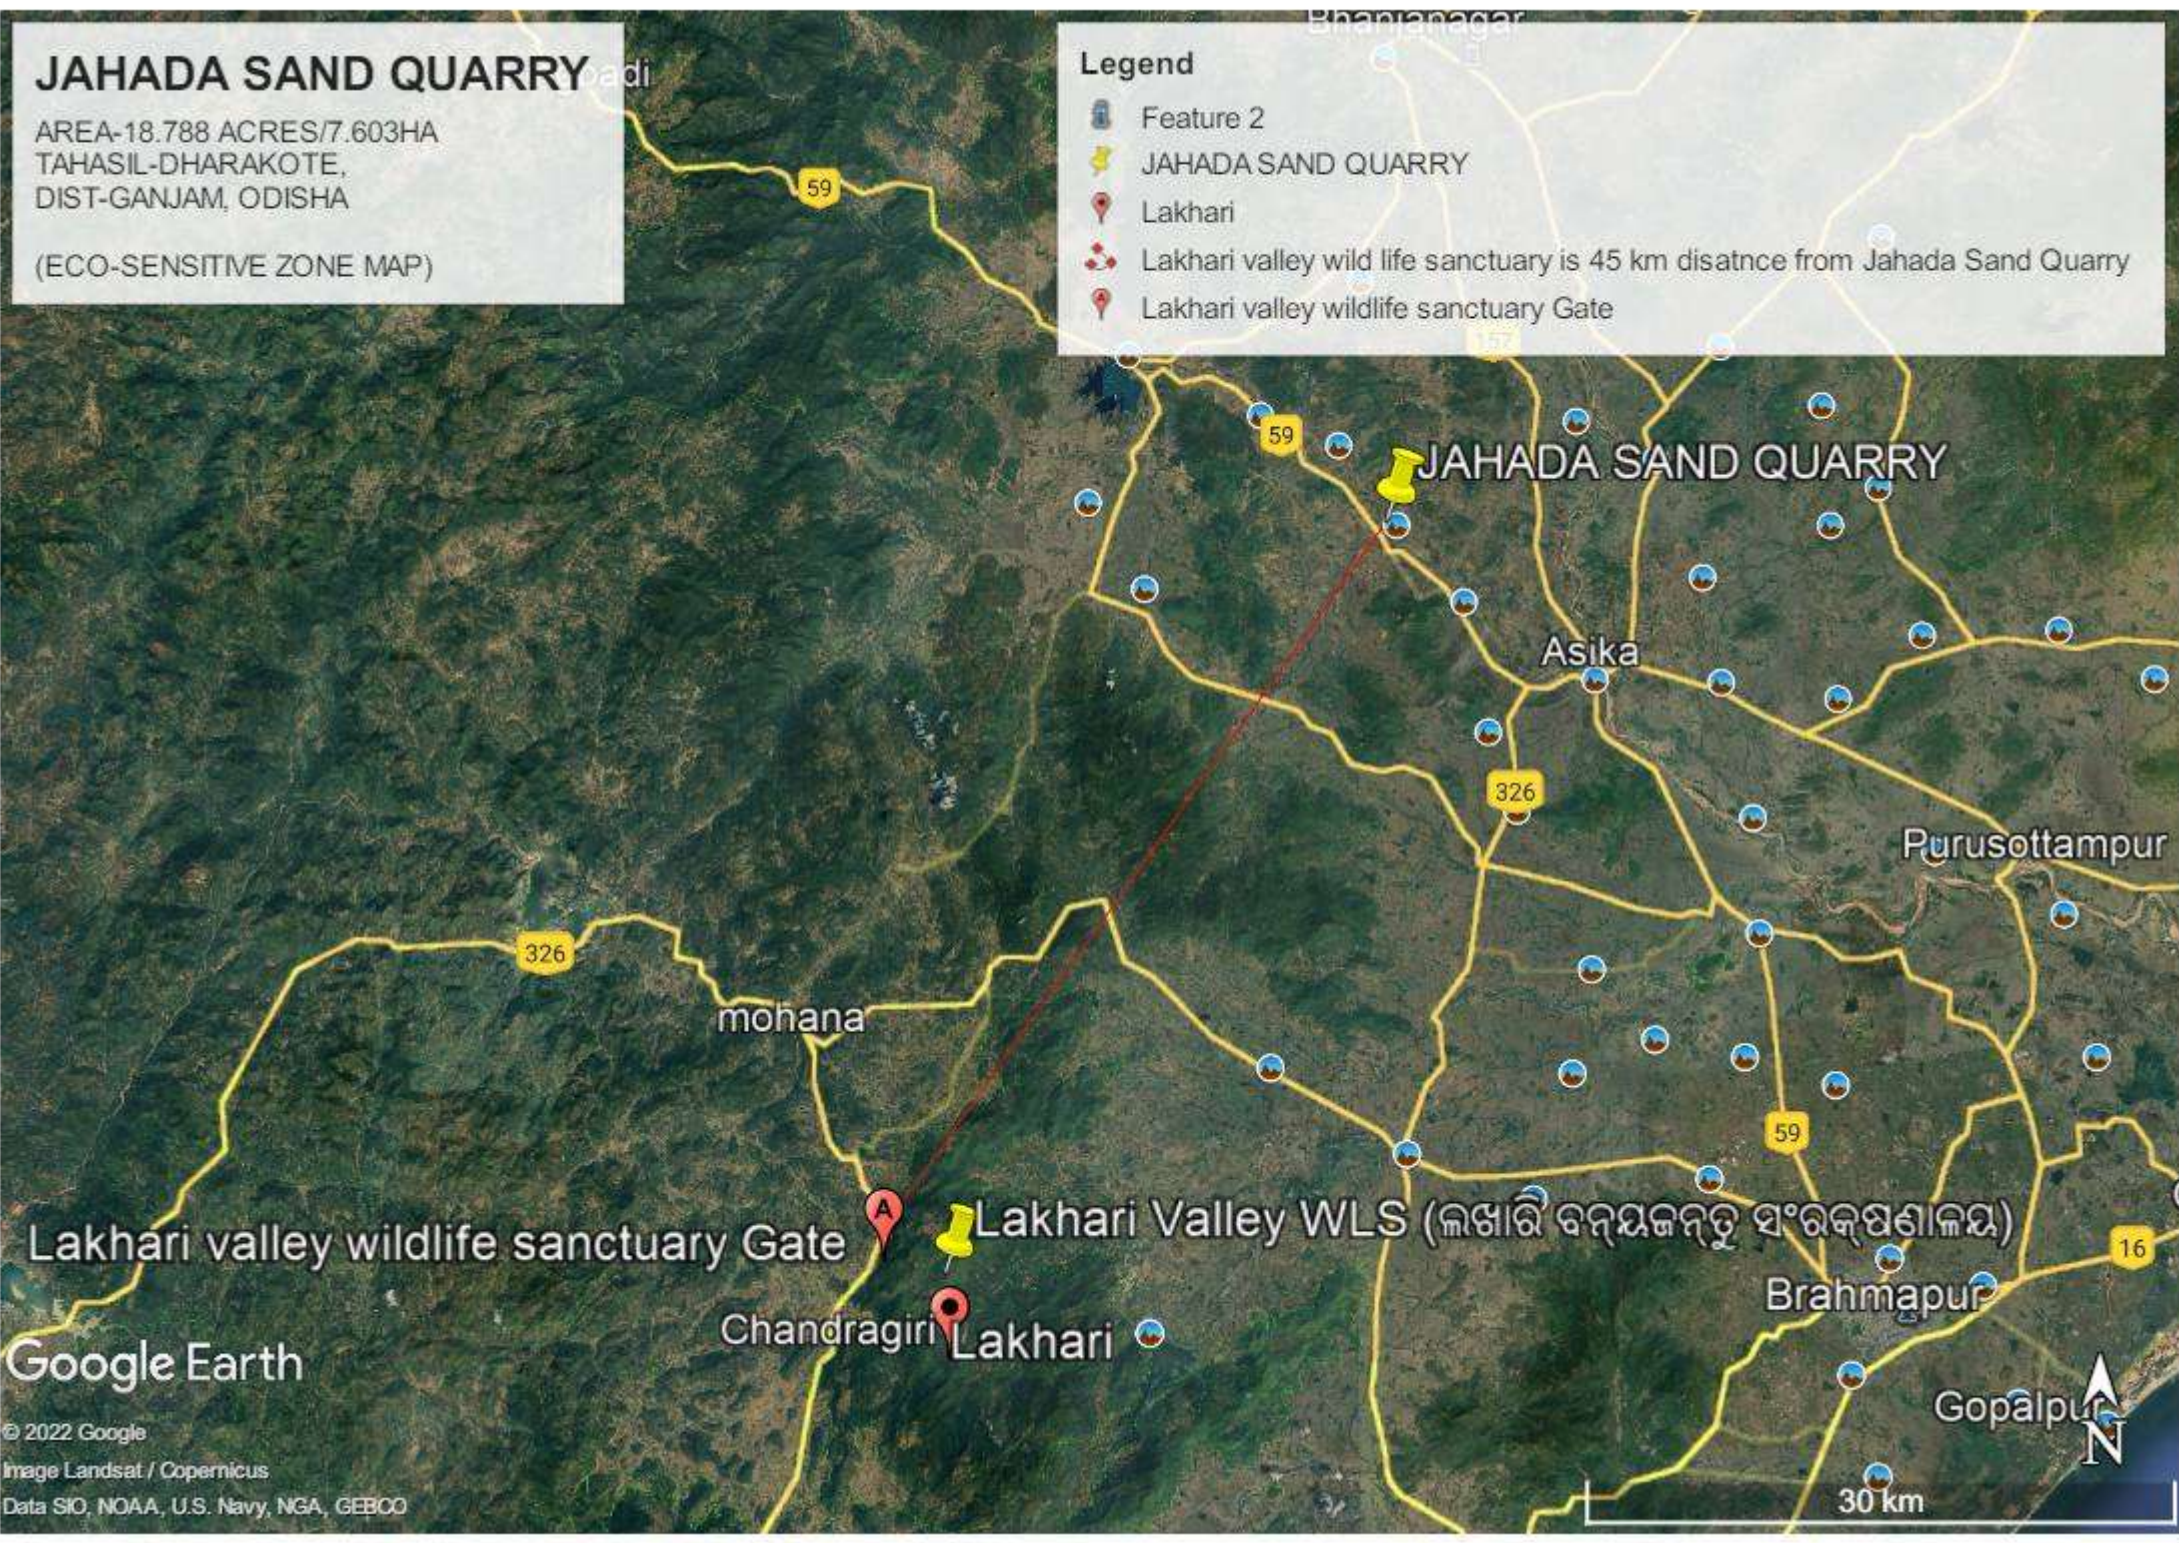

JAHADA SAND QUARRY

AREA-18.788 ACRES/7.603HA
TAHASIL-DHARAKOTE,
DIST-GANJAM, ODISHA

(ECO-SENSITIVE ZONE MAP)

Legend

- Feature 2
- JAHADA SAND QUARRY
- Lakhari
- Lakhari valley wild life sanctuary is 45 km distance from Jahada Sand Quarry
- Lakhari valley wildlife sanctuary Gate

Google Earth