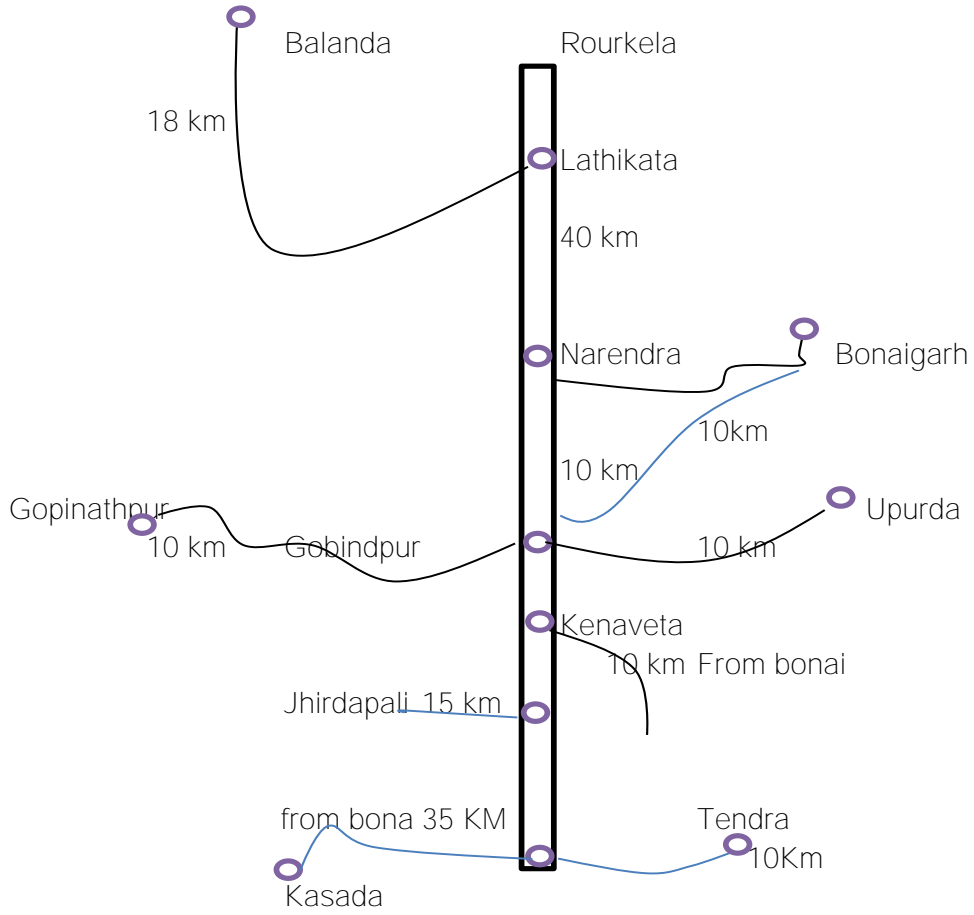

Quarry Chart

Const. Of Rural hat at Kasada

Pindi
10.98 mt x 3.05 mt

ick
ick
ick

6)
}