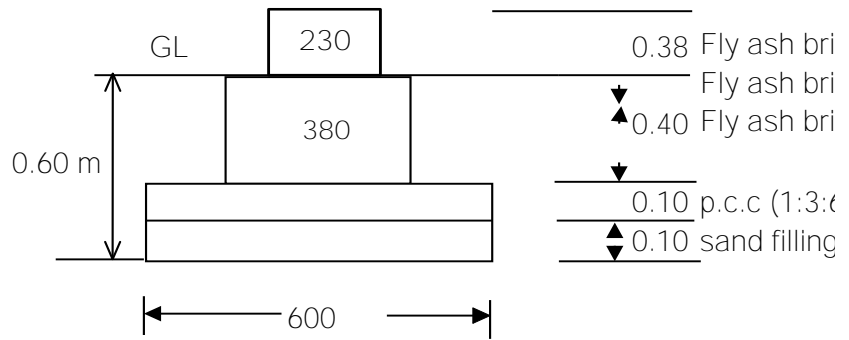

Quarry Chart

Const. Of Rural hat at Kasada

Pindi
10.98 mt x 3.05 mt

ick
ick
ick

6)
}