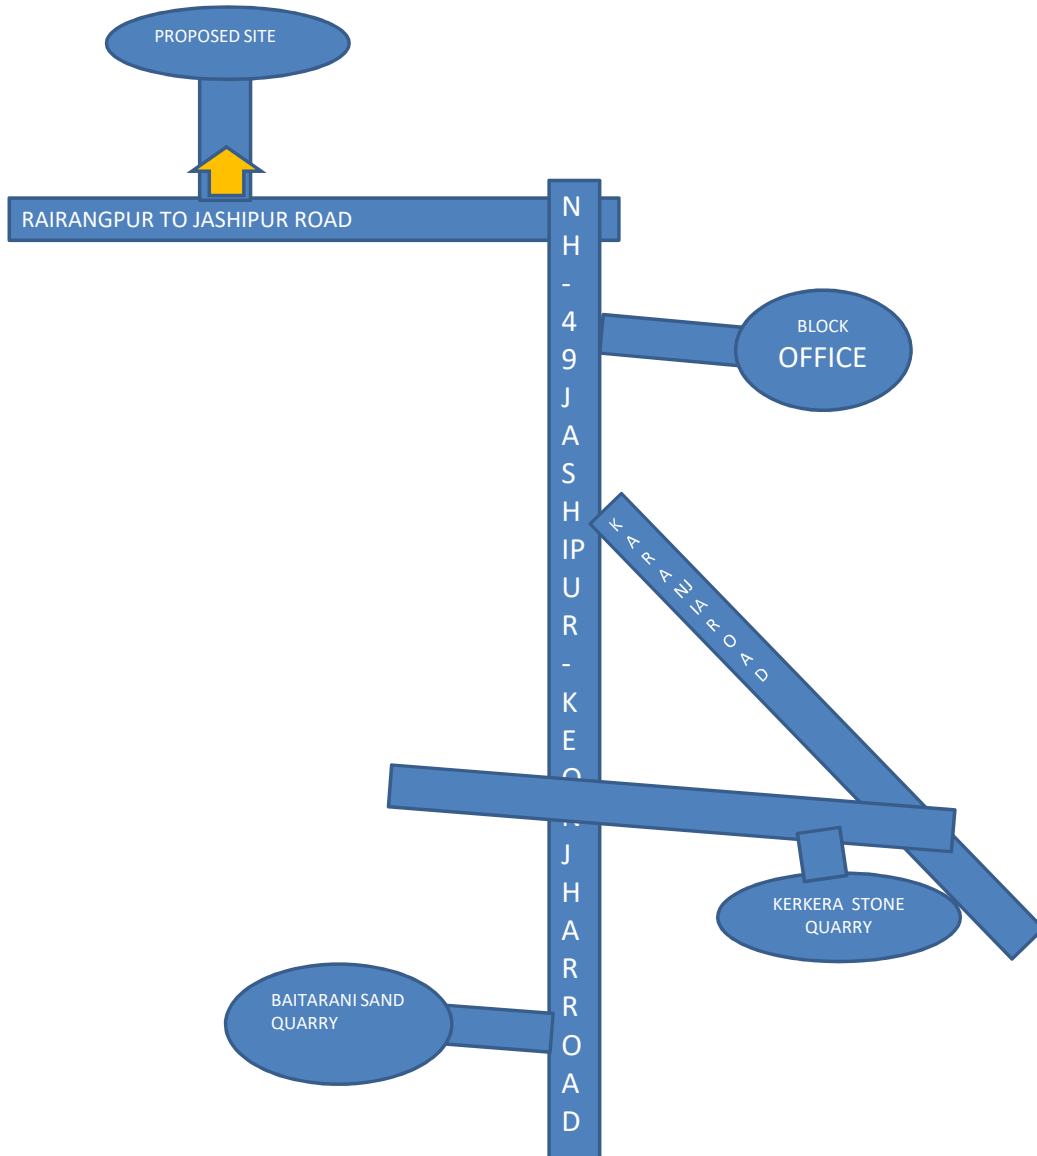

QUARRY MAP (NOT TO SCALE)

SL NO	MINERAL NAME	QUARRY NAME	DISTANCE IN KM
1	SAND	BAITARANI	50 KM
2	STONE PRODUCT	KERKERA	40KM
3	CEMENT	JASHIPUR	20KM