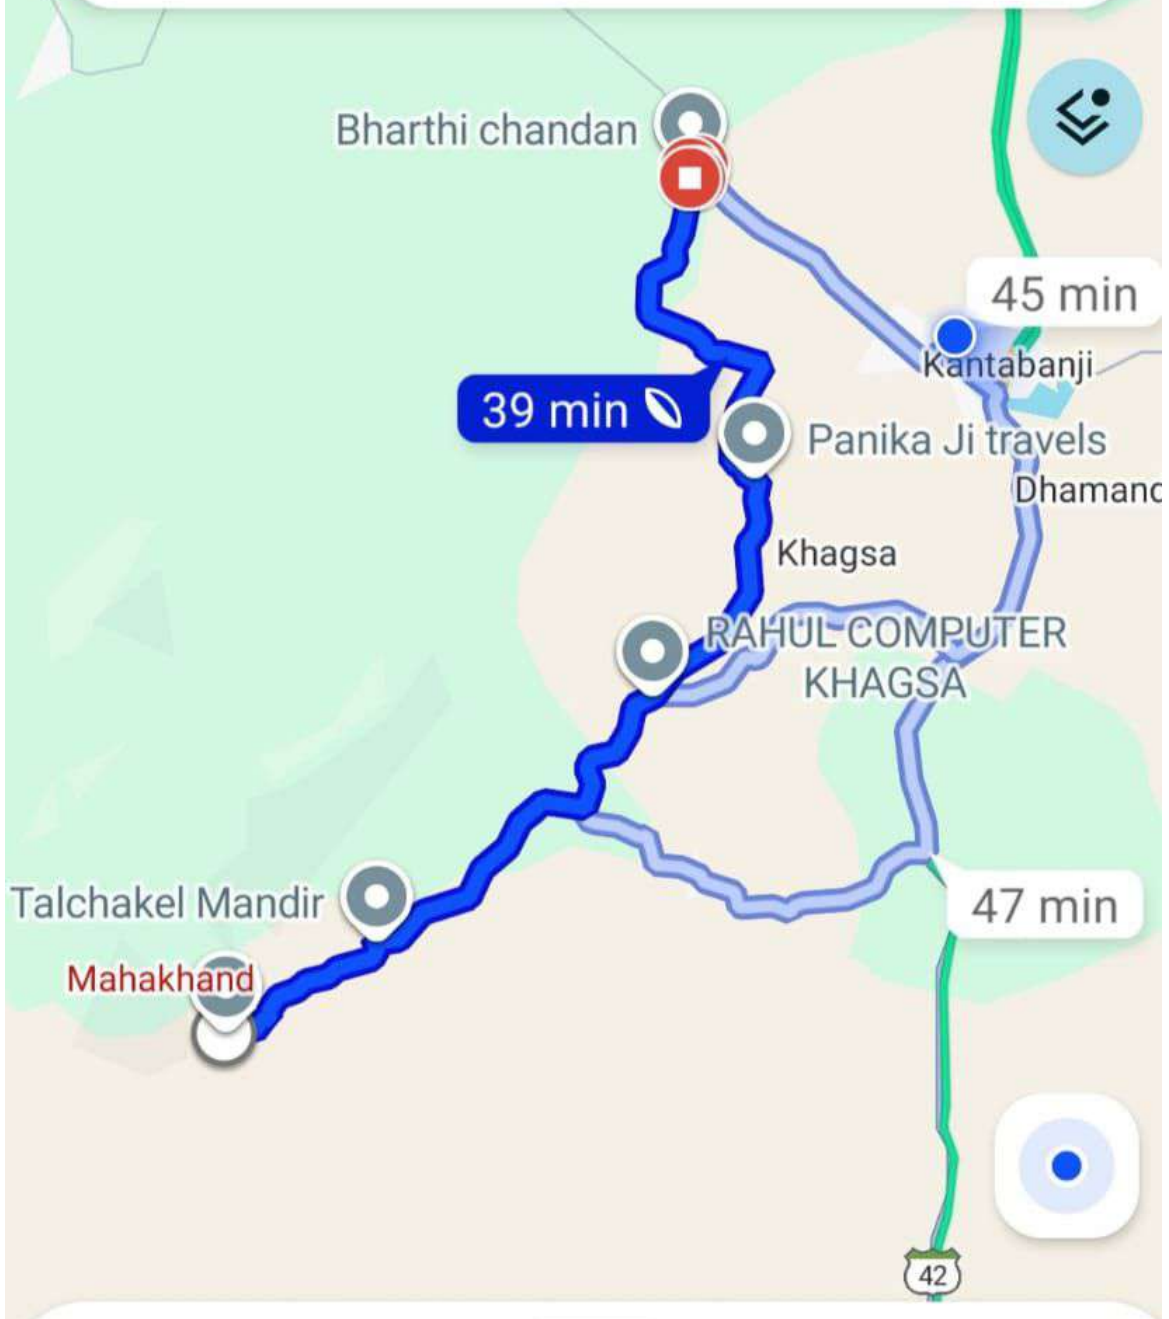

○ Anganwadi kendra, FVRJ+HGH, Da...

📍 Mahakhand

Drive

🚗 39 min

🚲 38 min

🚏 —

🚶 3 hr 57

39 min (18 km)

Fastest route now due to traffic conditions

🌿 Saves 16% petrol