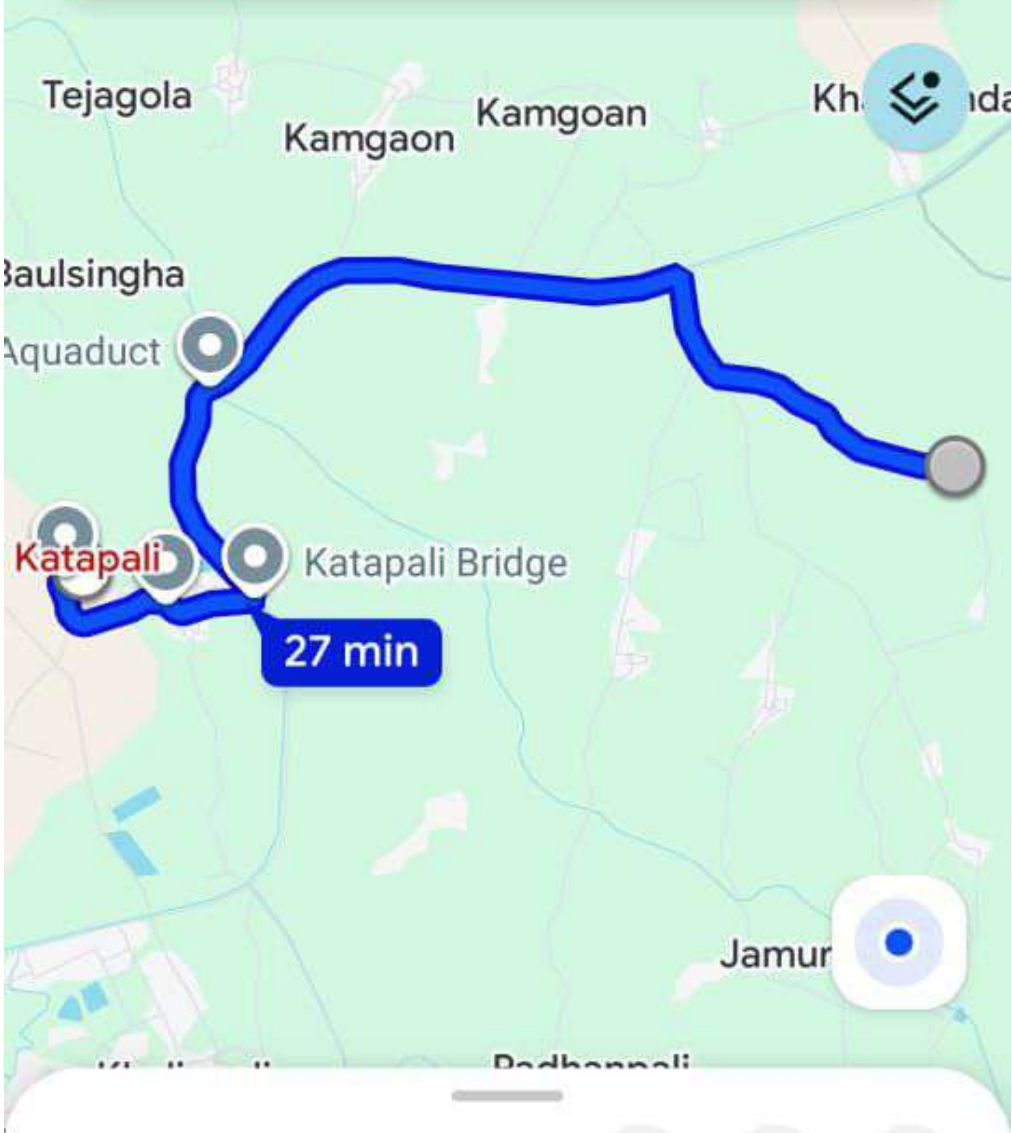

○ Bonda, Bargarh, CM7P+XCQ,...

⋮

📍 Katapali

↕

Drive

⌵ ⌶ ×

🚗 27 min 🚲 27 min 🚏 — 🚶 2 hr 45

27 min (13 km)

Fastest route

» Preview ➕ Add stops ➦ Share