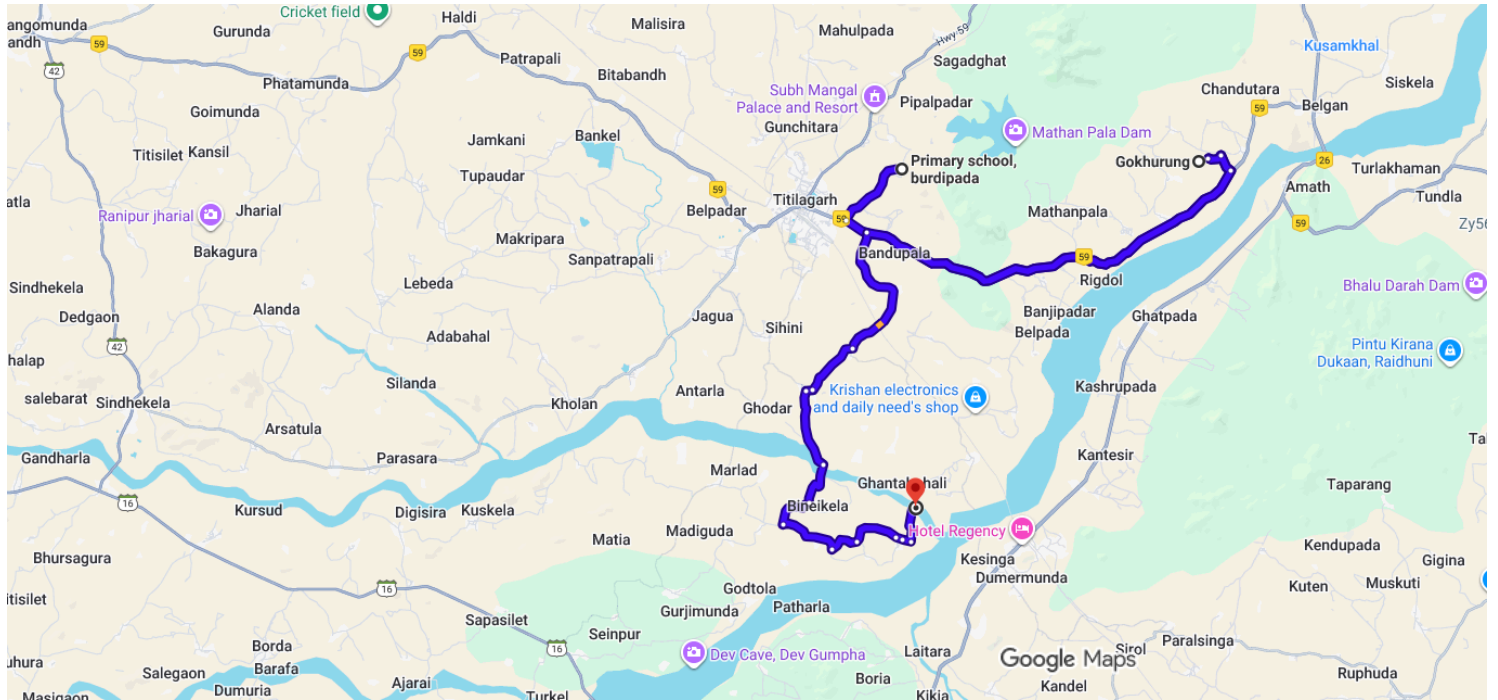

Primary school, burdipada to Sargunamunda, Balangir, Odisha

Drive 53.2 km, 1 hr 38 min

Map data ©2025 2 km

 **via NH 59** **1 hr 38 min**  
 Fastest route now due to traffic conditions 53.2 km

Explore Sargunamunda