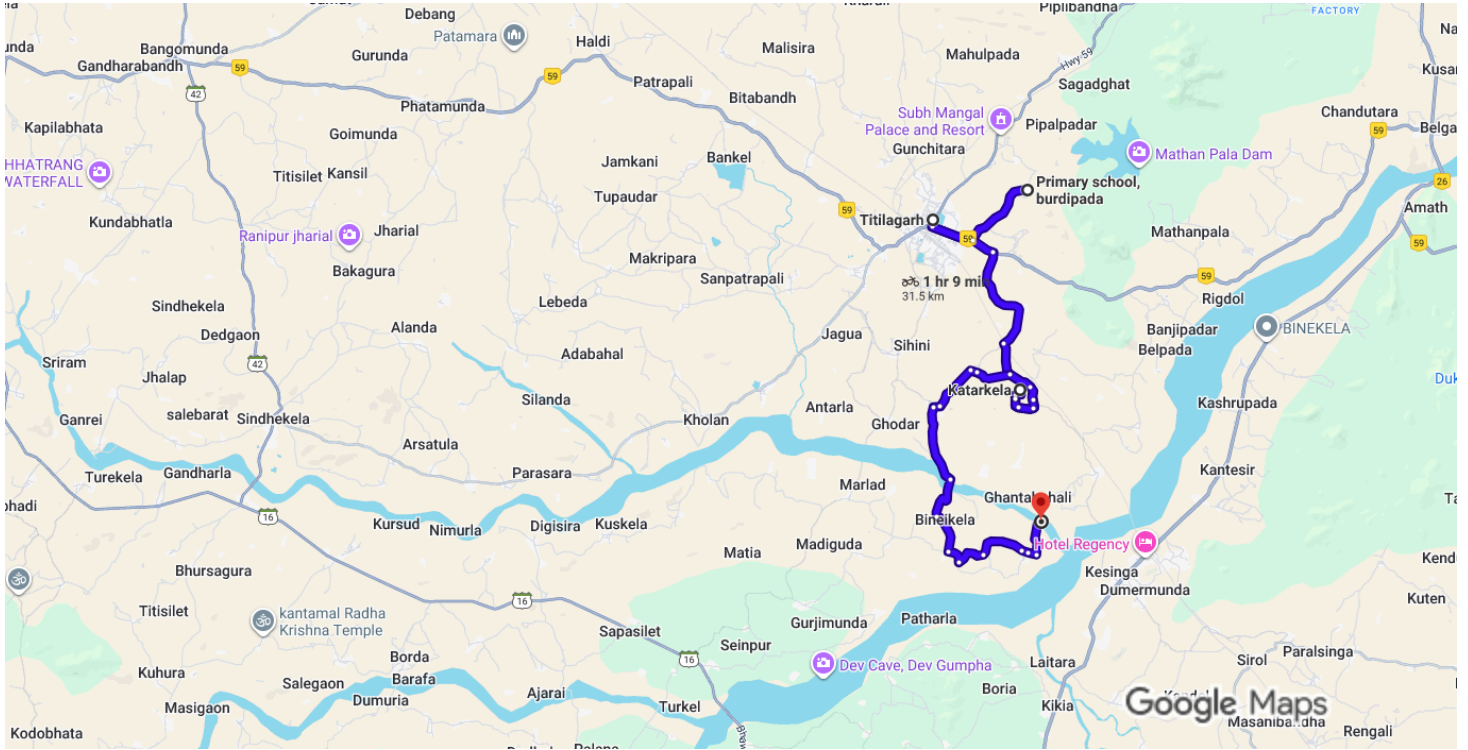

Primary school, burdipada to Sargunamunda, Balangir, Odisha

Two-wheeler 31.5 km, 1 hr 9 min

Map data ©2025 2 km

via NH 59

1 hr 9 min

Fastest route now due to traffic conditions

31.5 km

Explore Sargunamunda