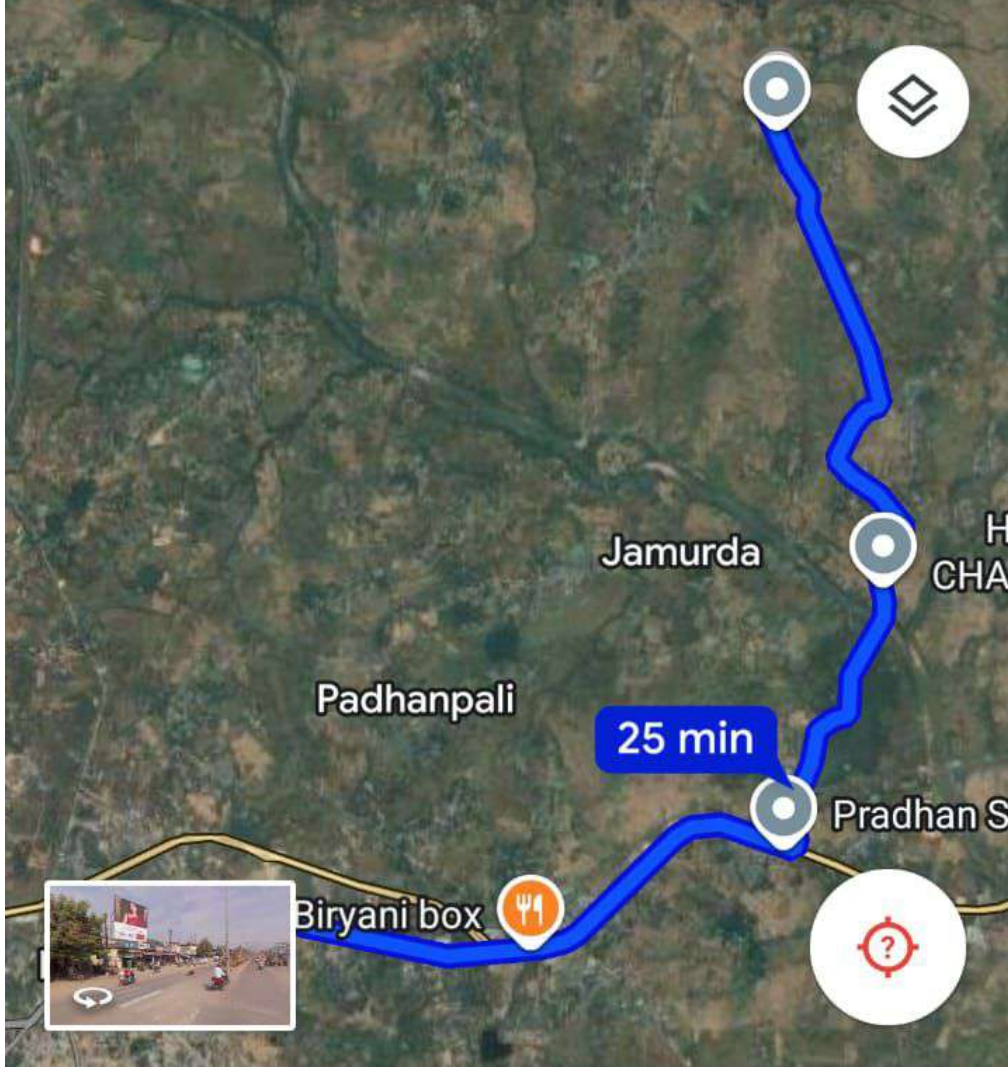

○ Gram Panchayat Office, Bonda

○ Bargarh, Odisha

# Drive

25 min
 25 min
 3 hr 53
 2 hr