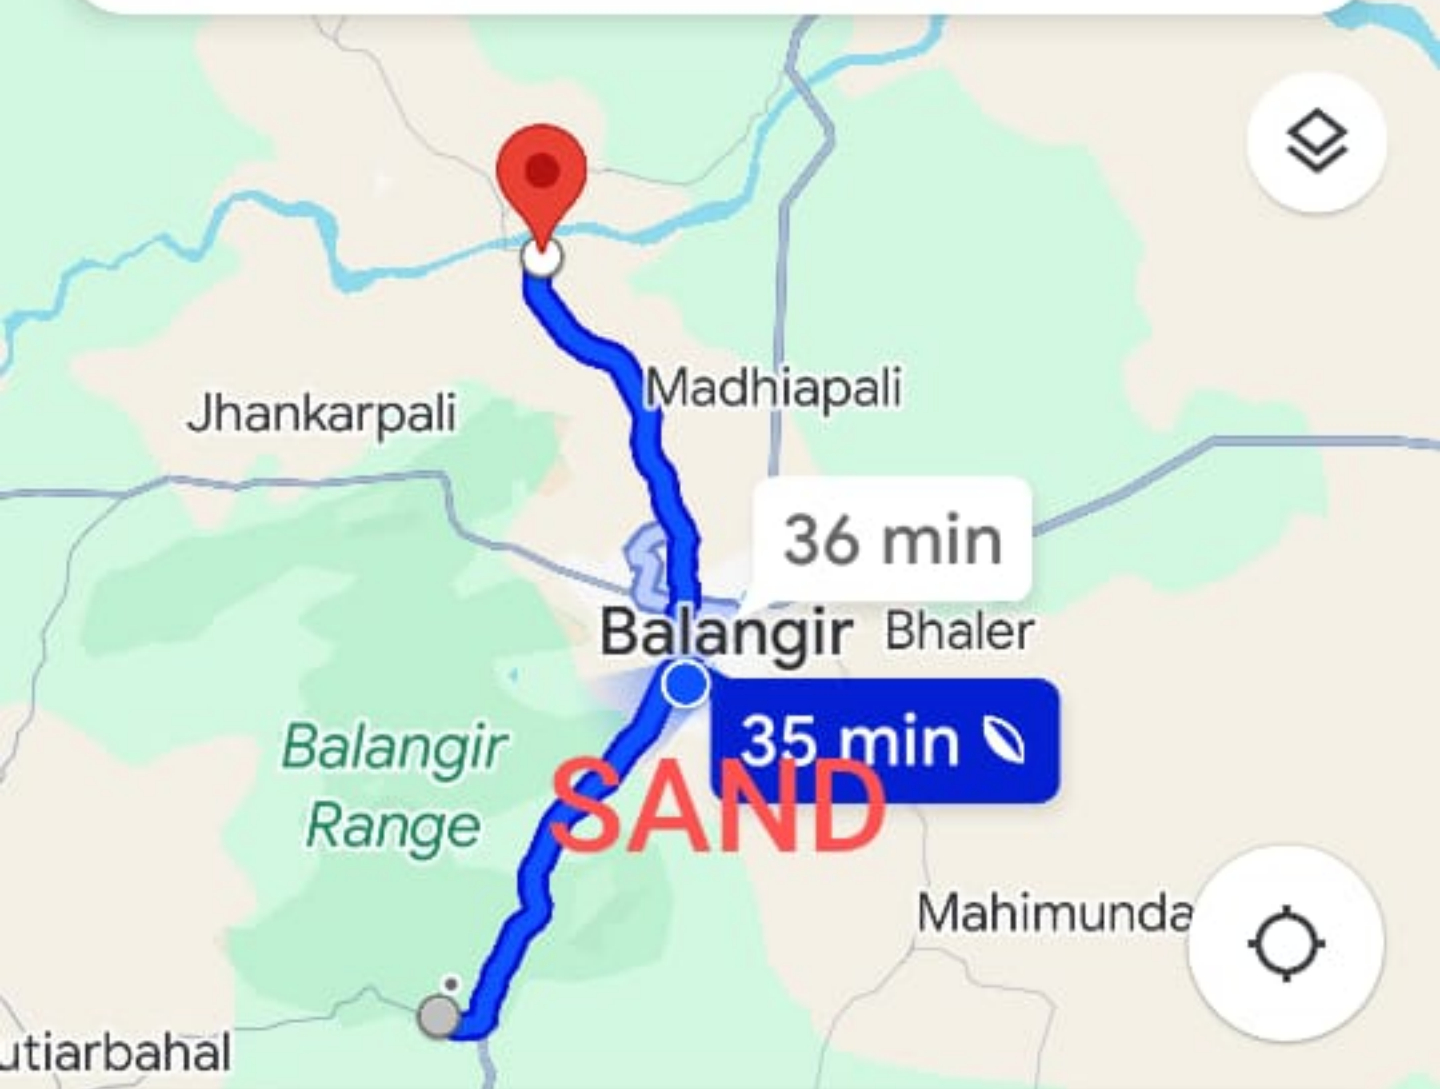

16 min (9.8 km)

Fastest route

» Preview

+ Add stops

Share

Kanakpur, Odisha 767029

Chandanbhati, Odisha 767065

Drive