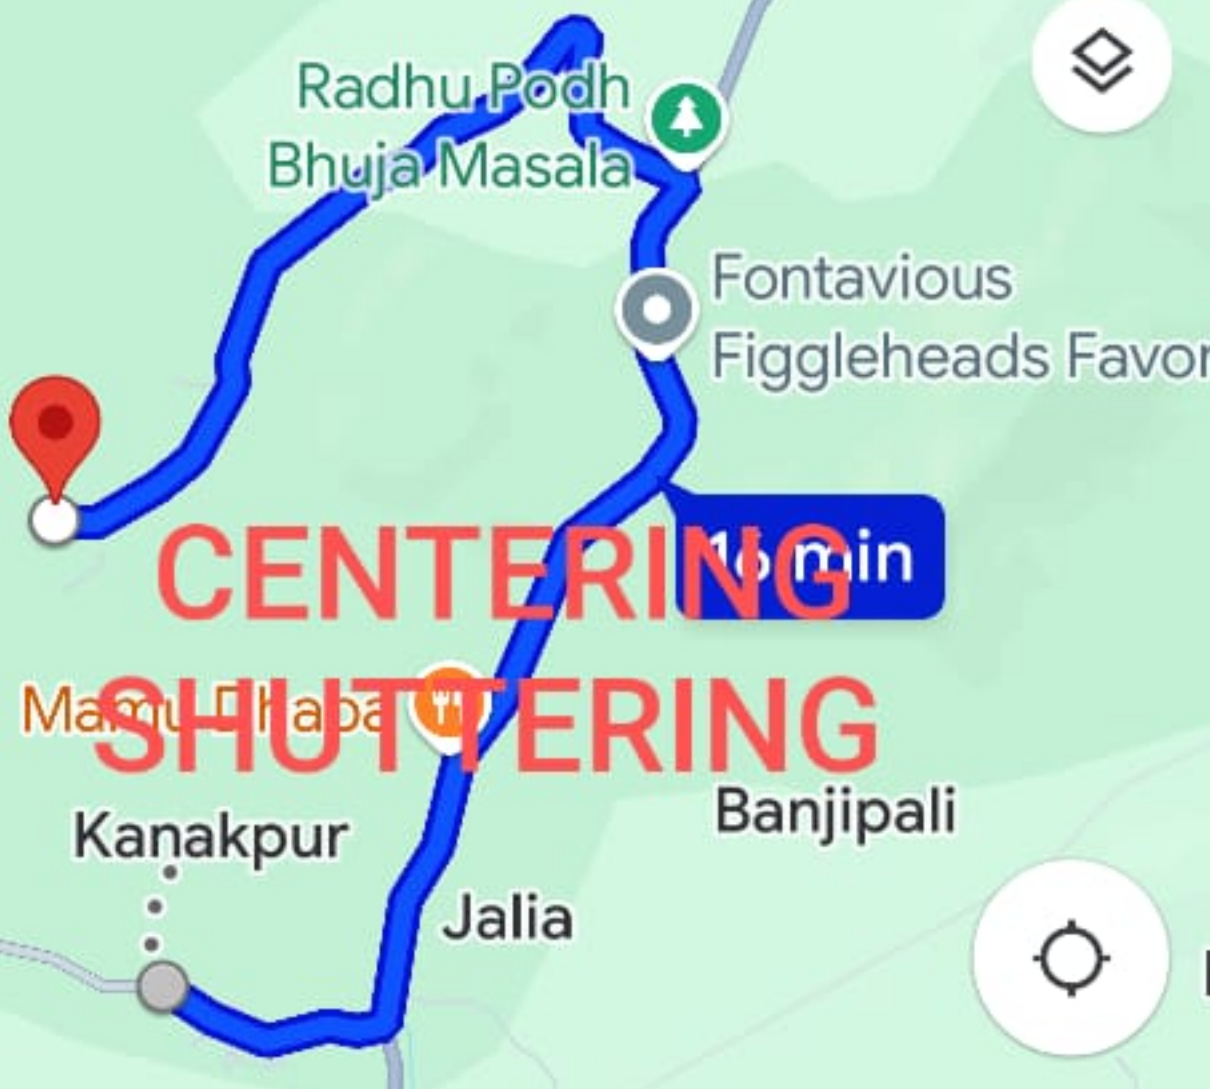

Customise

17 min (13 km)

Fastest route, the usual traffic

Start

Add stops

Share

Kanakpur, Odisha 767029

Sikachhida

16 min (9.8 km)

Fastest route

» Preview

+ Add stops

Share

Kanakpur, Odisha 767029

Chandanbhati, Odisha 767065

Drive