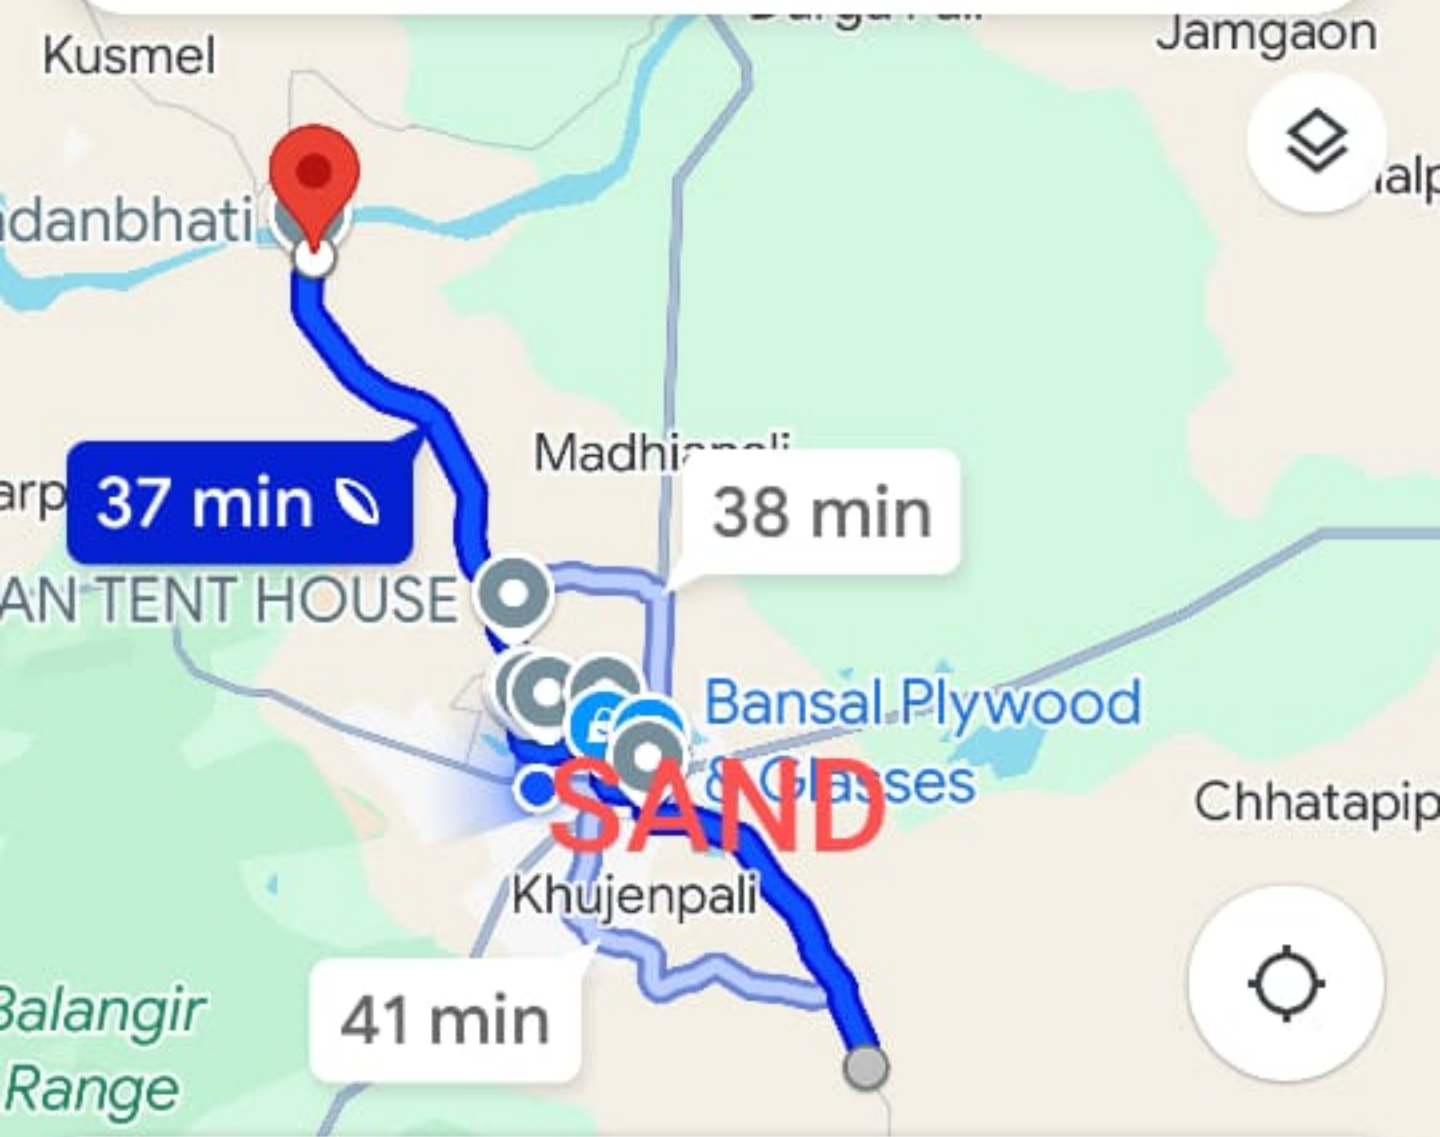

—

1 hr 28

Your ride, your way

Customise your vehicle icon's style & colour

Customise

17 min

Arrive 7:51 pm · Fastest route, despite the usual traffic

6.5 km

» Preview

+ Add stops

↪ Share

Aenlachuan

Chandanbhati, Odisha 767065

Drive

37 min

37 min

—

3 hr 53

Your ride, your way

Customise your vehicle icon's style & colour

Customise

37 min

Arrive 8:07 pm · Fastest route now due to traffic conditions

18 km · Saves petrol

Arrive 8:17 pm · Fastest route, lighter traffic than usual

22 km

Start

Add stops

Share