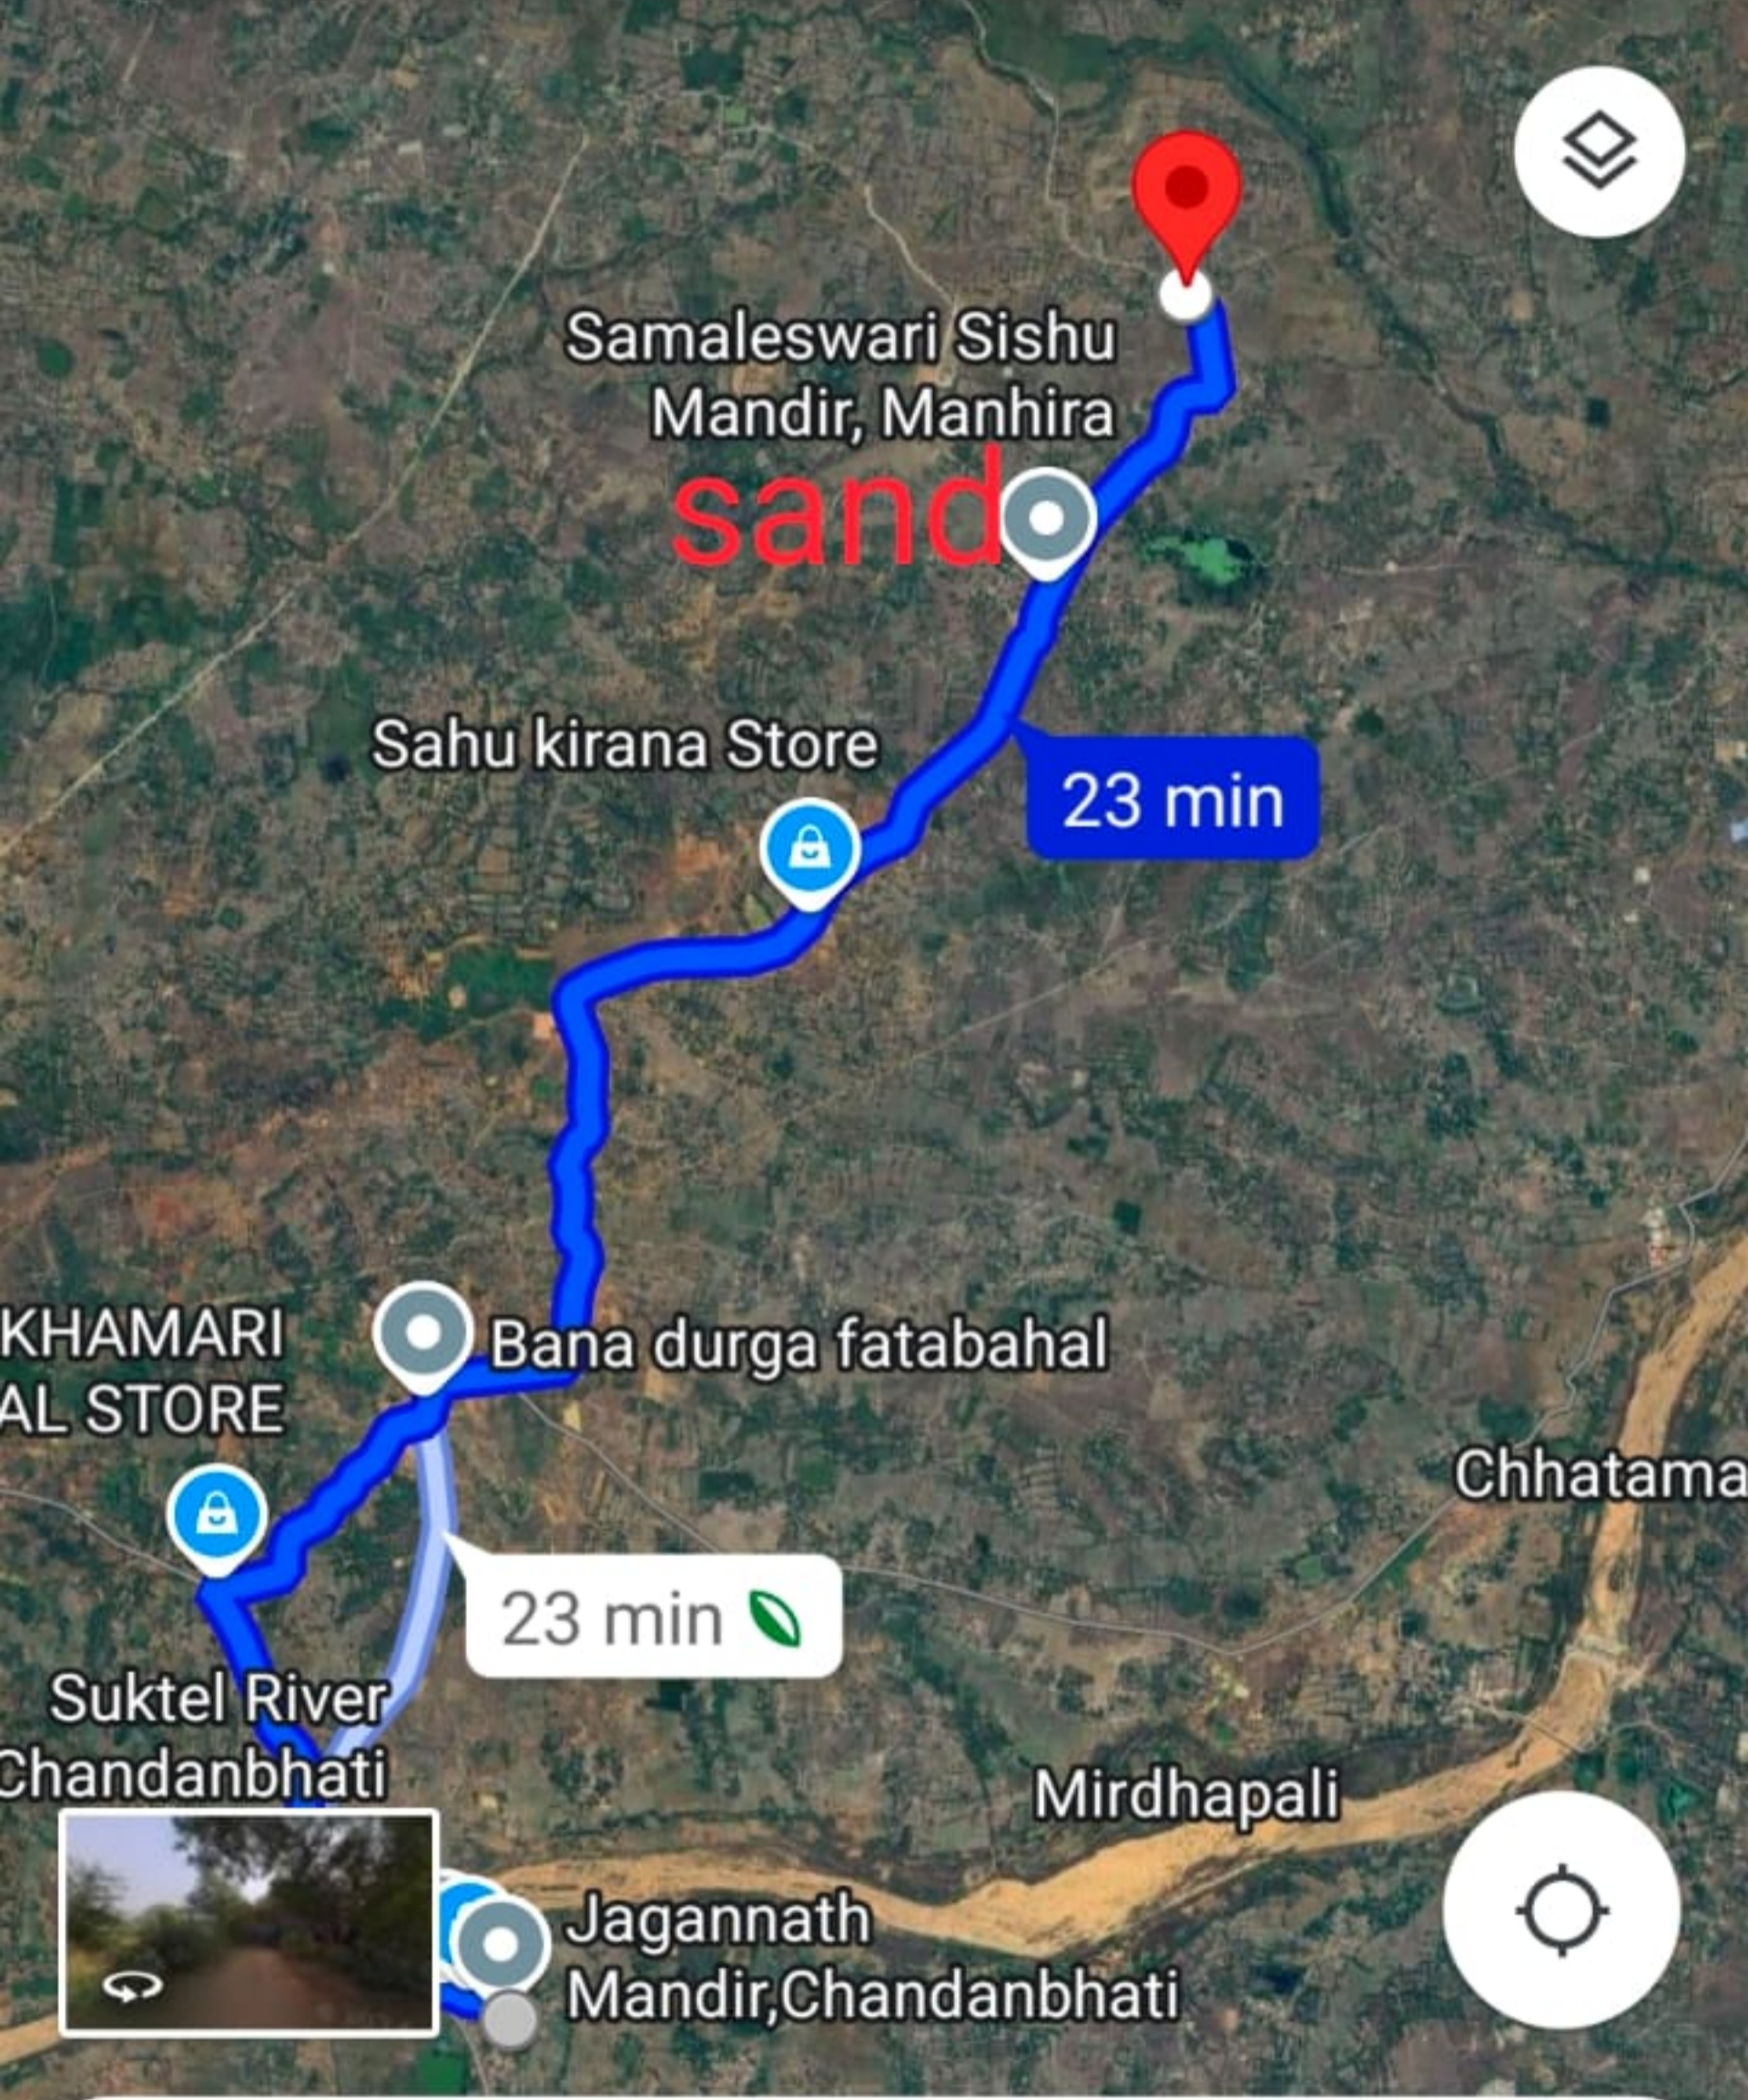

○ Chandanbhati, Odisha 767065

⋮

📍 Manahira

↕

Drive

🚗 23 min 🚲 22 min 🚏 — 🚶 2 hr 25

23 min (11 km)

Fastest route

Suktel River Bridge, Chandanbhati

37 min

47 min

Madhiapali

Sadeipali

Drive

37 min

34 min

—

4 hr 3

37 min (19 km)

Best route

Preview

Add stops

Share

Balangir

Manahira

38 min

Drive

38 min

38 min

4 hr 48

38 min (23 km)

Best route