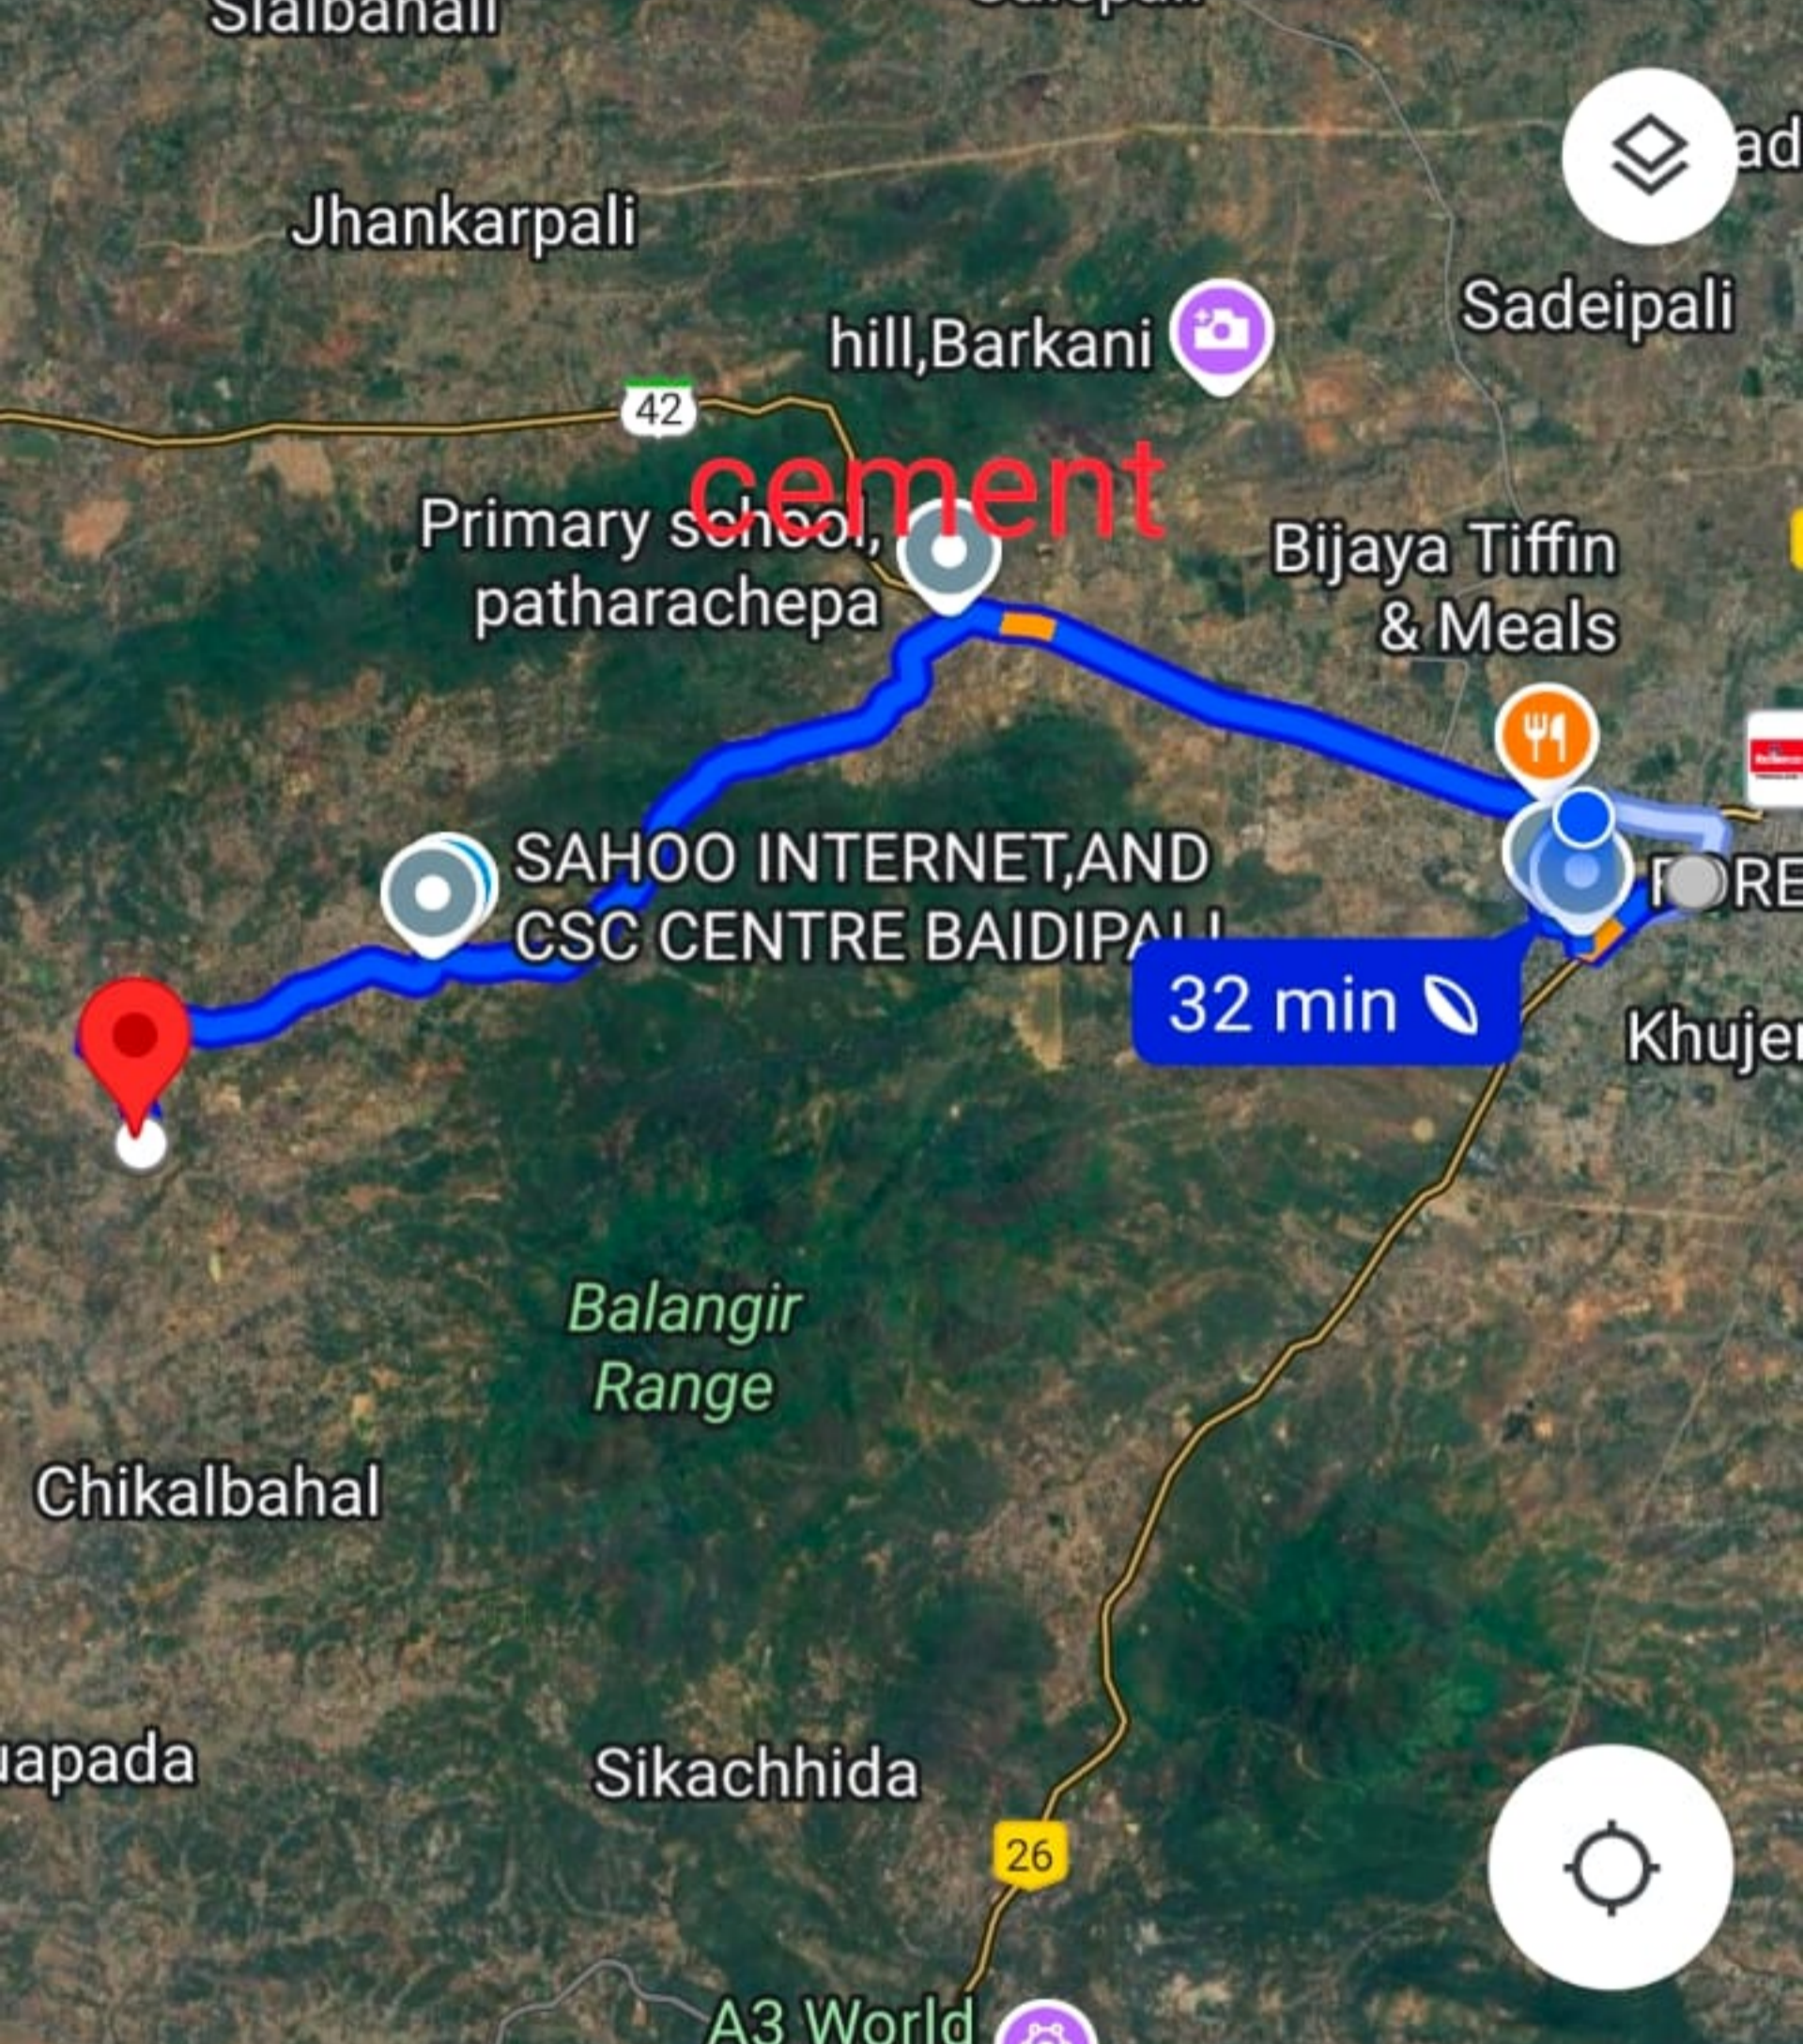

○ Balangir

⋮

📍 Bidighat

↕

Drive

⌵

✕

- 🚗 32 min
- 🏍️ 28 min
- 🚆 —
- 🚶 3 hr 33

32 min (17 km)

Fastest route

🌿 Saves petrol

- ▲ Start
- 📍 Add stops
- 🔗 Share
- 📌 Save

Kutumdola

Bidighat

sand

KutumaDola Bridge

Drive

39 min

37 min

—

4 hr 36

39 min (23 km)

Fastest route

Saves 9% petrol

Preview

Add stops

Share

○ Hardatal 

📍 Bidighat 

Drive

-  27 min
-  23 min
-  —
-  2 hr 58

27 min (19 km)