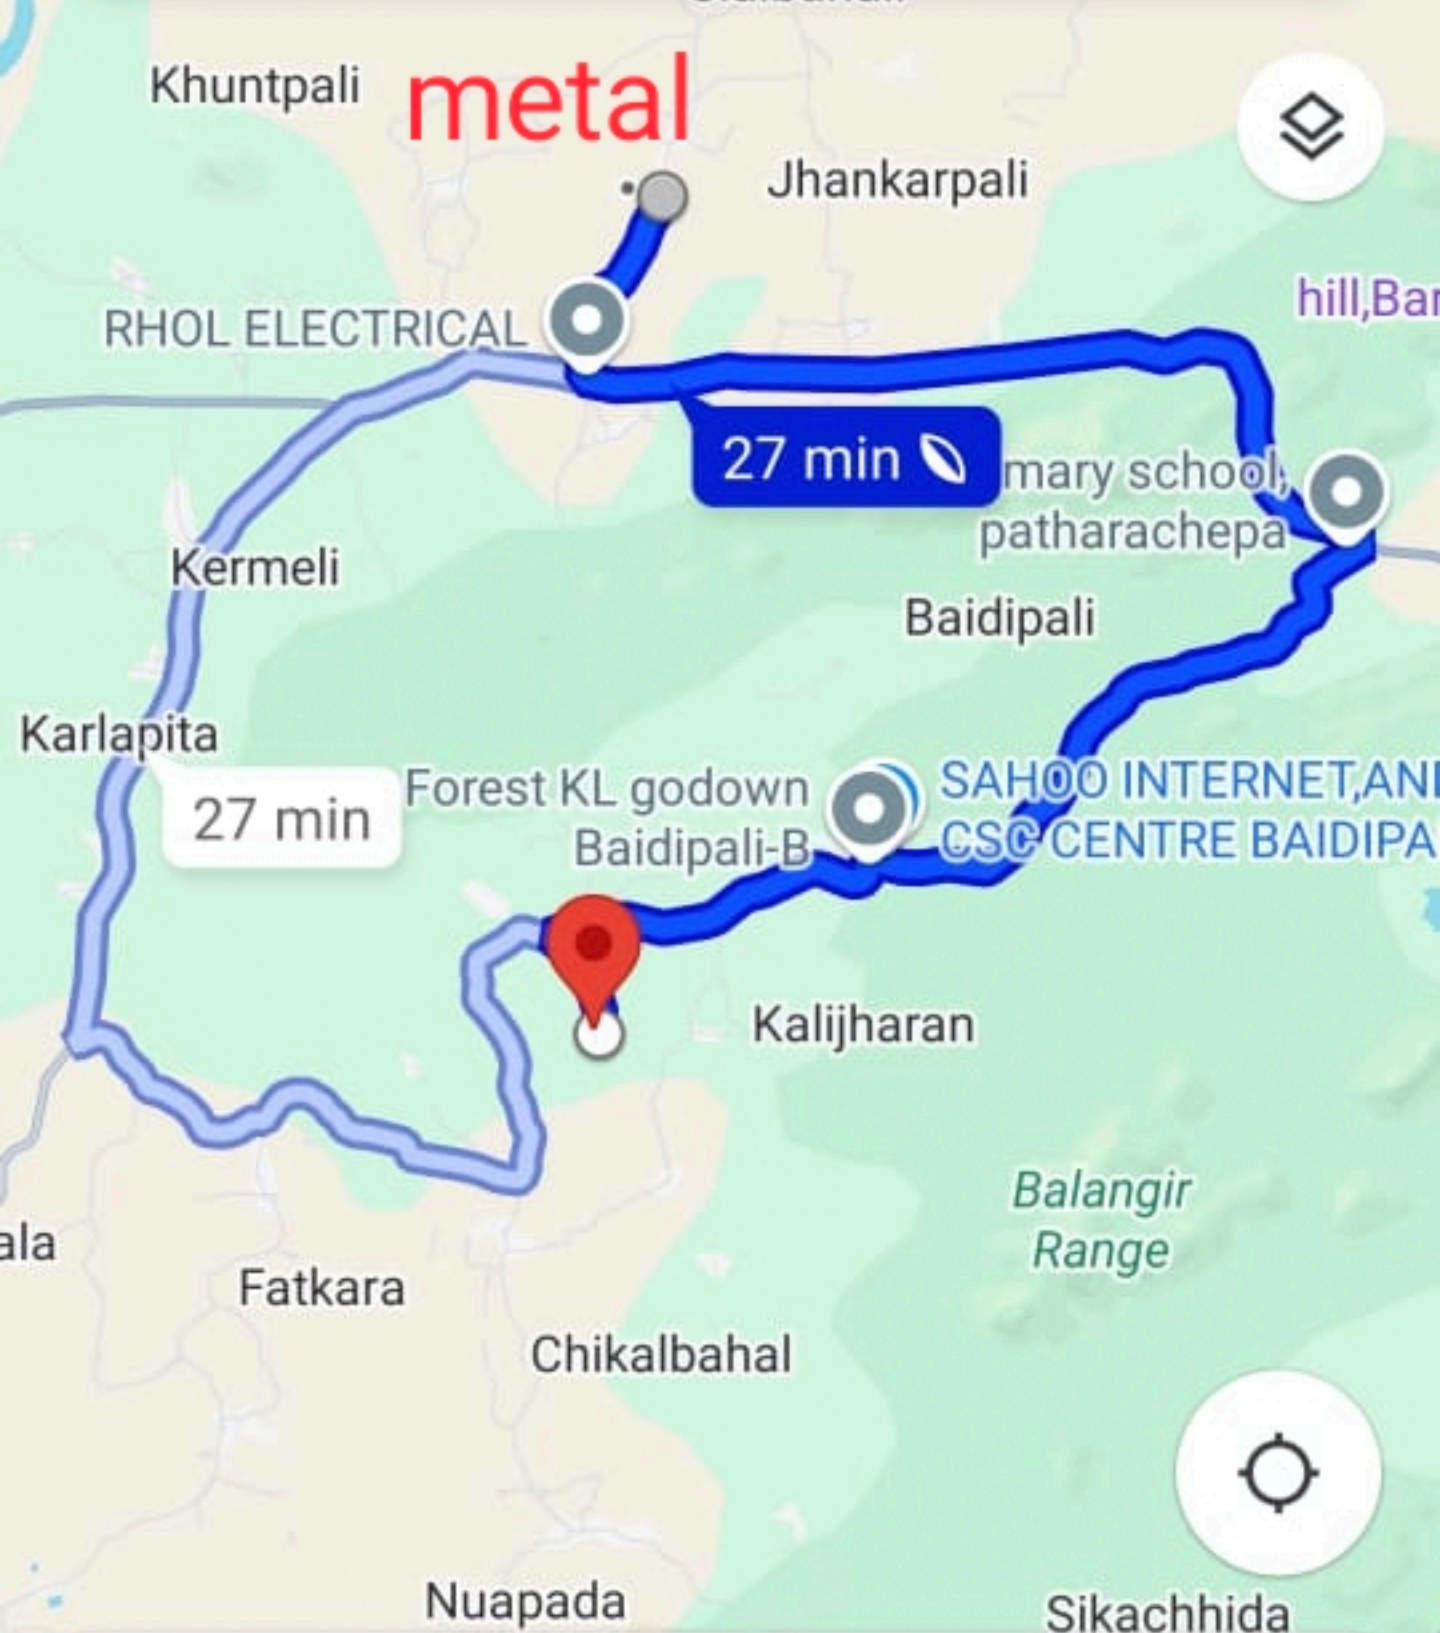

○ Balangir

⋮

📍 Bidighat

↕

Drive

⌵

✕

- 🚗 32 min
- 🏍️ 28 min
- 🚆 —
- 🚶 3 hr 33

32 min (17 km)

Fastest route

🌿 Saves petrol

- ▲ Start
- 📍 Add stops
- 🔗 Share
- 📌 Save

Kutumdola

Bidighat

sand

KutumaDola Bridge

Drive

39 min

37 min

—

4 hr 36

39 min (23 km)

Fastest route

Saves 9% petrol

Preview

Add stops

Share

○ Hardatal 

📍 Bidighat 

Drive

-  27 min
-  23 min
-  —
-  2 hr 58

27 min (19 km)