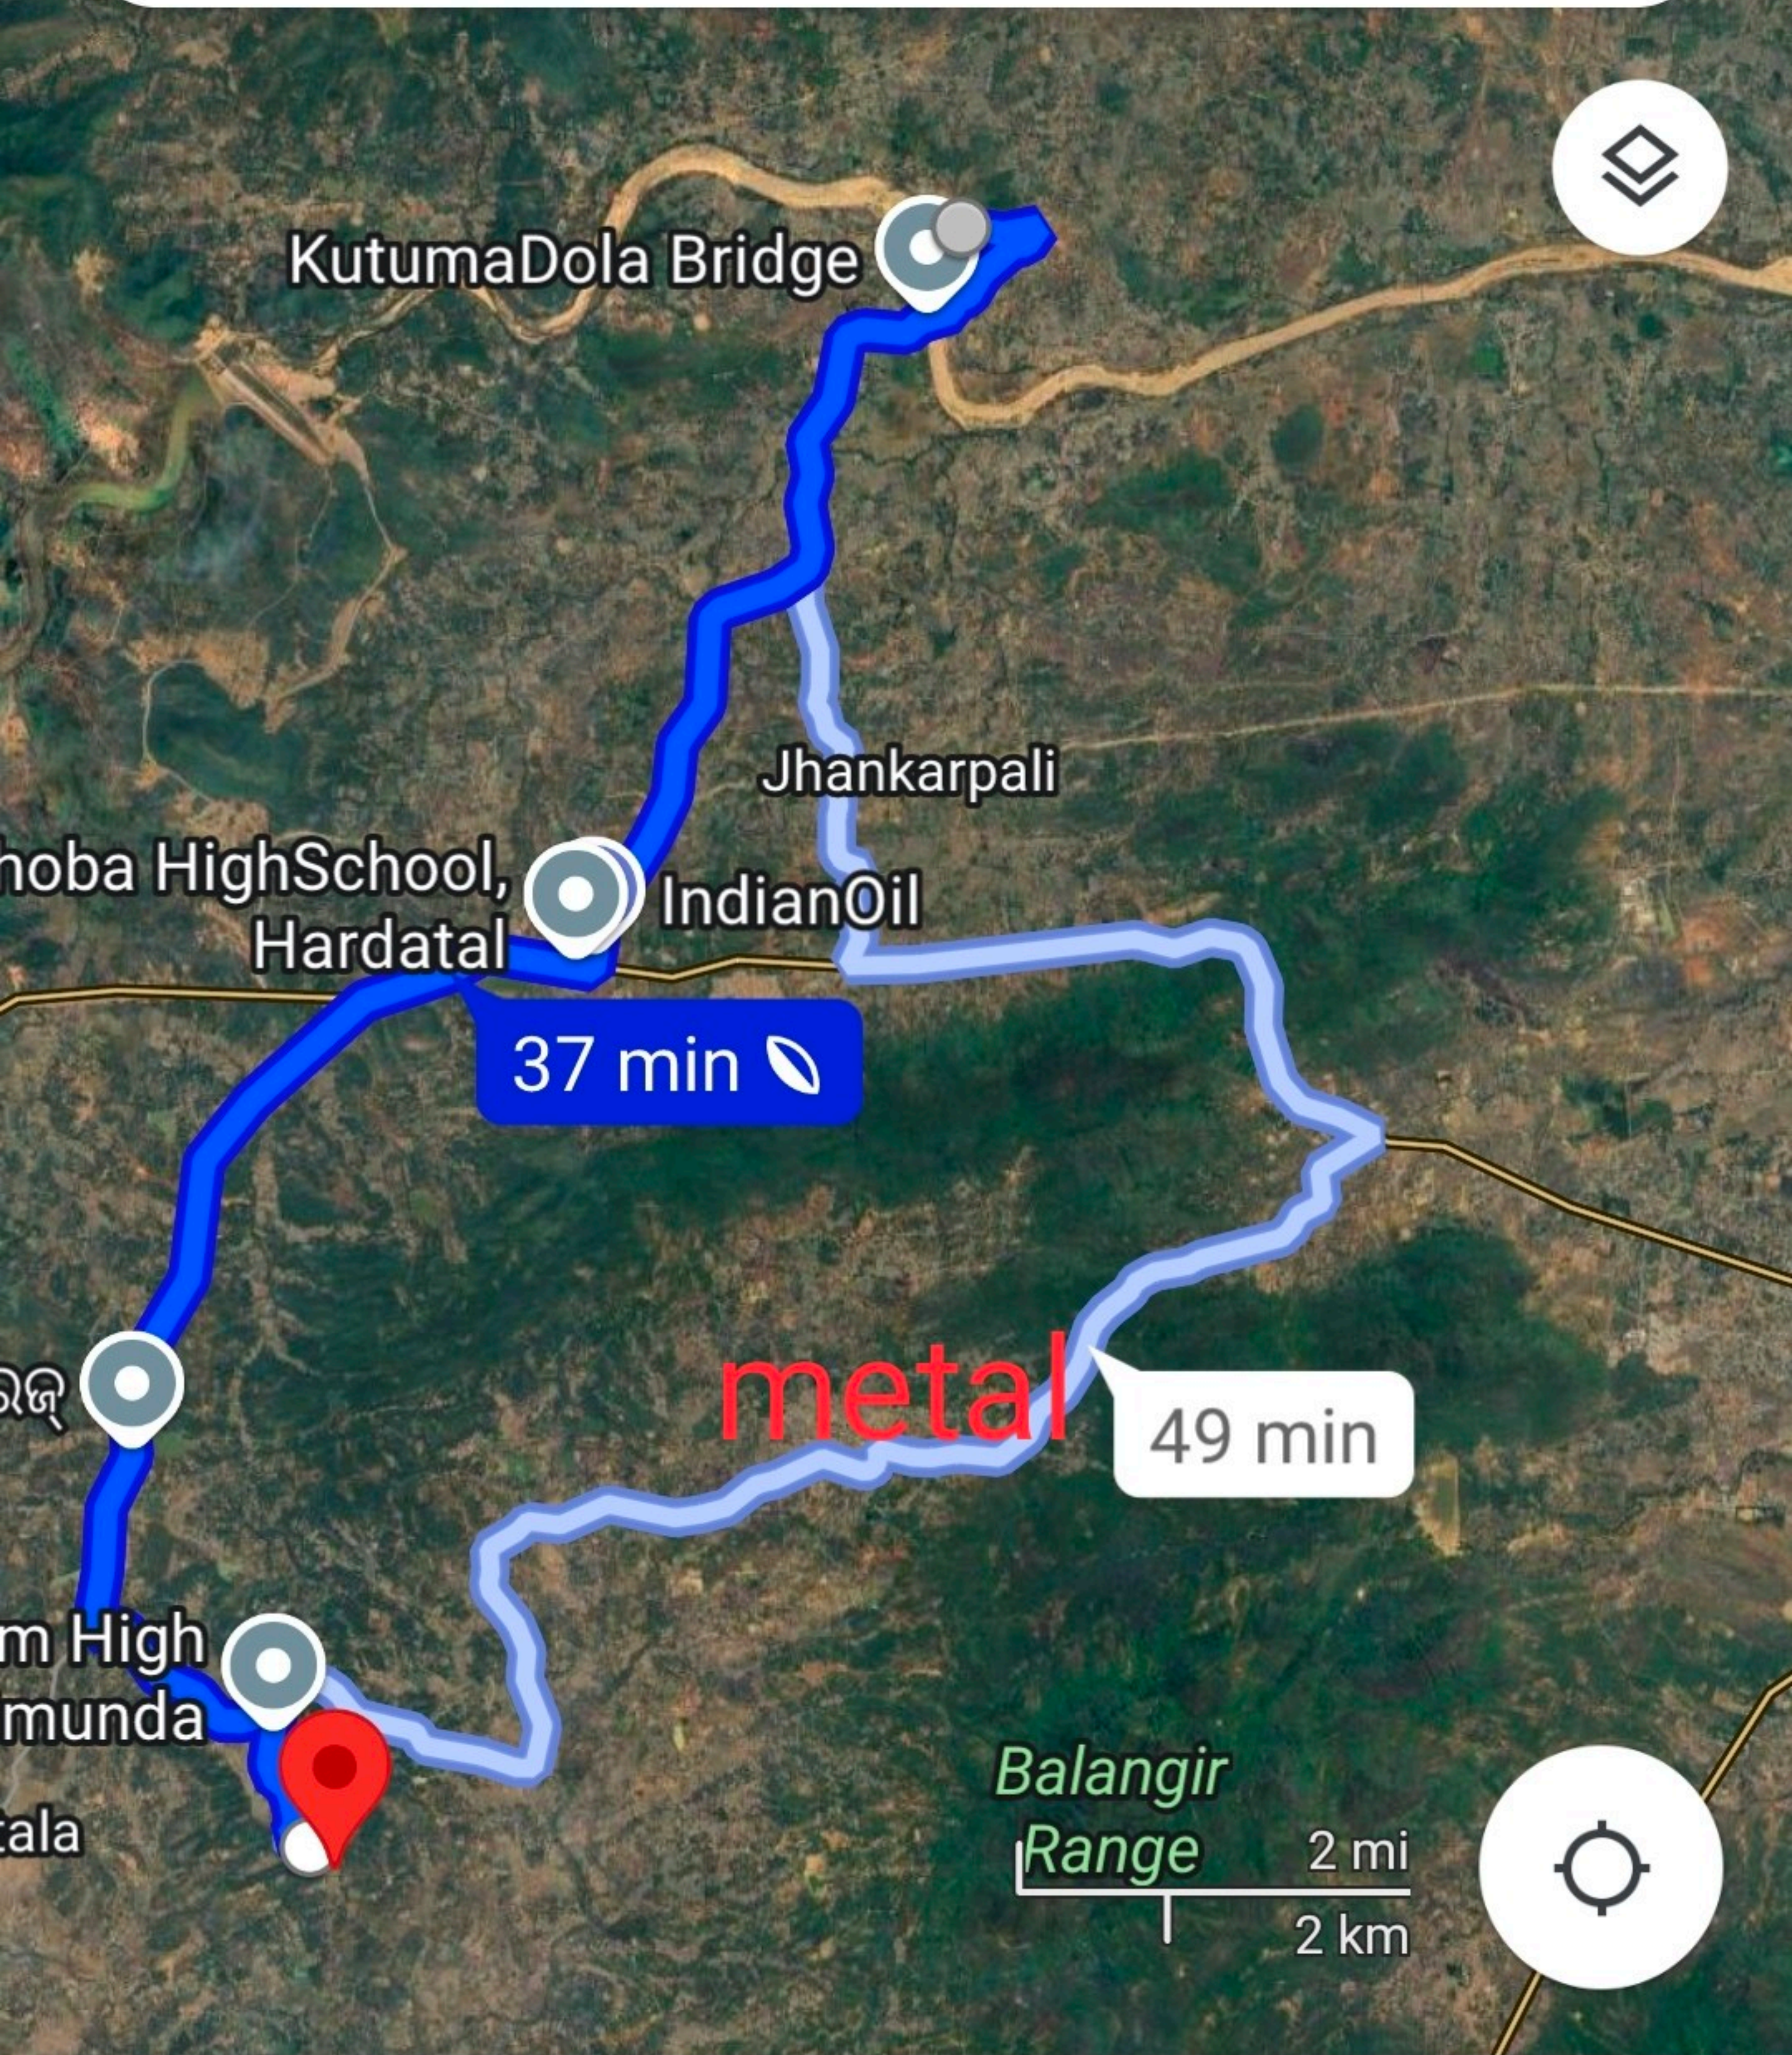

Kutumdola

Fatkara

KutumaDola Bridge

Jhankarpali

hoba HighSchool, Hardatal

IndianOil

37 min

muroom

49 min

m High munda

Balangir Range

2 mi 2 km

Drive

37 min

36 min

—

4 hr 30

37 min (20 km)

Fastest route

Saves 25% petrol

Preview

Add stops

Share

Bookmark

○ Kutumndola

⋮

📍 Fatkara

⌵

Drive

⌵ ×

- 🚗 37 min
- 🚲 36 min
- 🚆 —
- 🚶 4 hr 30

37 min (20 km)