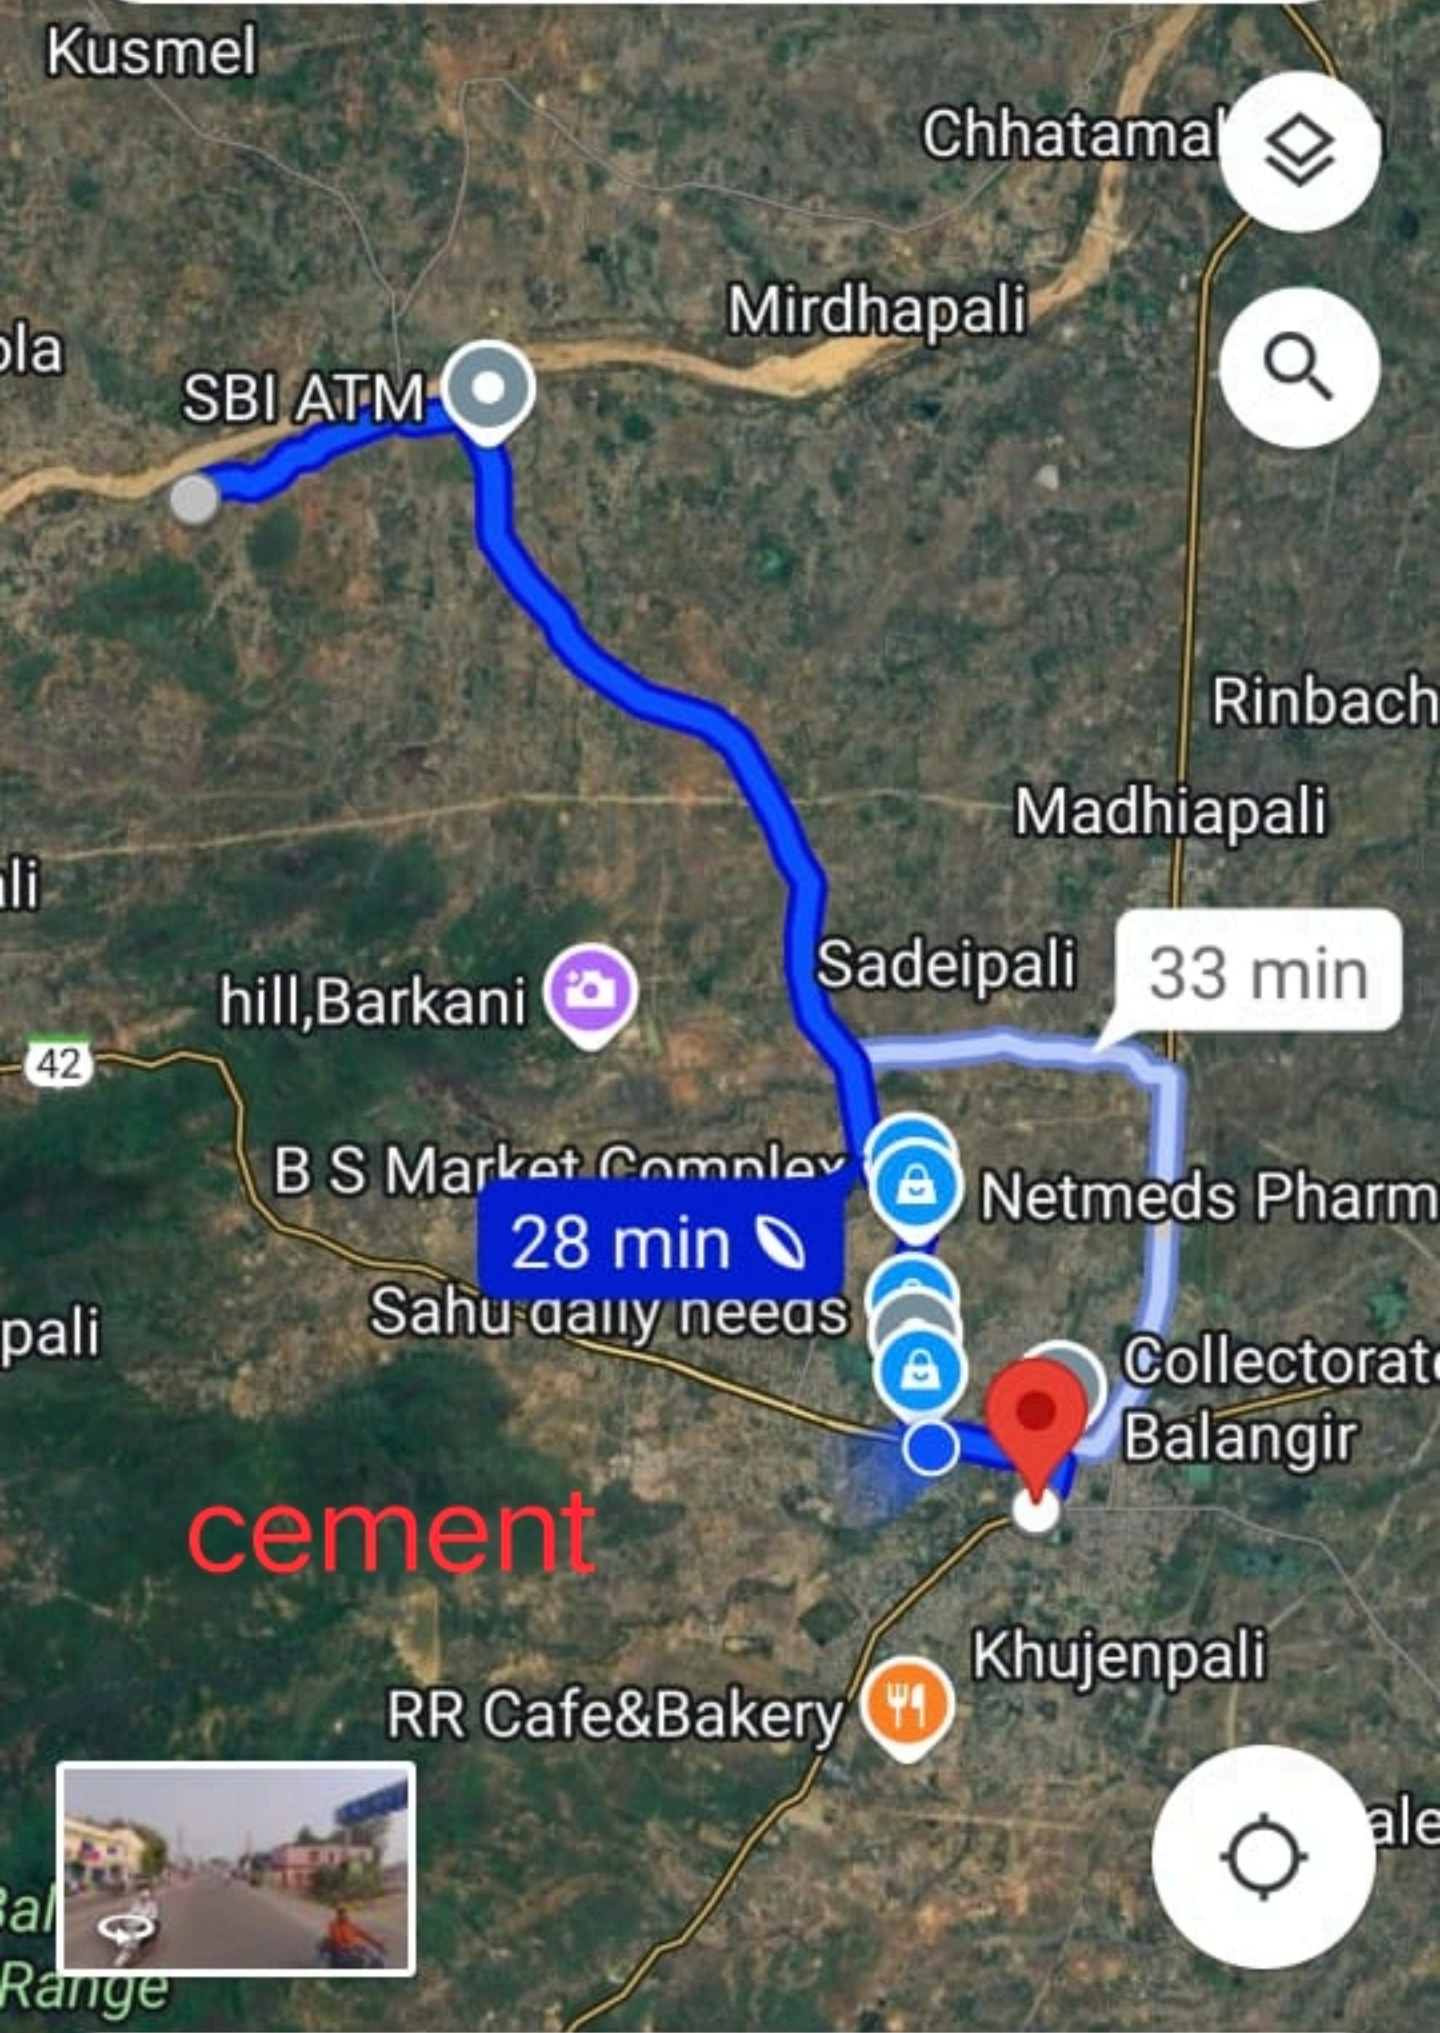

○ Duanpali

⋮

📍 Balangir

↕

Drive

▲ Start

🔗 Share

🔖 Save

metal and chips

○ Duanpali

⋮

📍 Hardatal

↕

Drive

⌵ ×

- 🚗 13 min
- 🏍️ 13 min
- 🚆 —
- 🚶 1 hr 2

13 min (6.4 km)

Fastest route

» Preview

🔗 Share

🔖 Save

Duanpali

Kutumdola

Nuaa Nagar