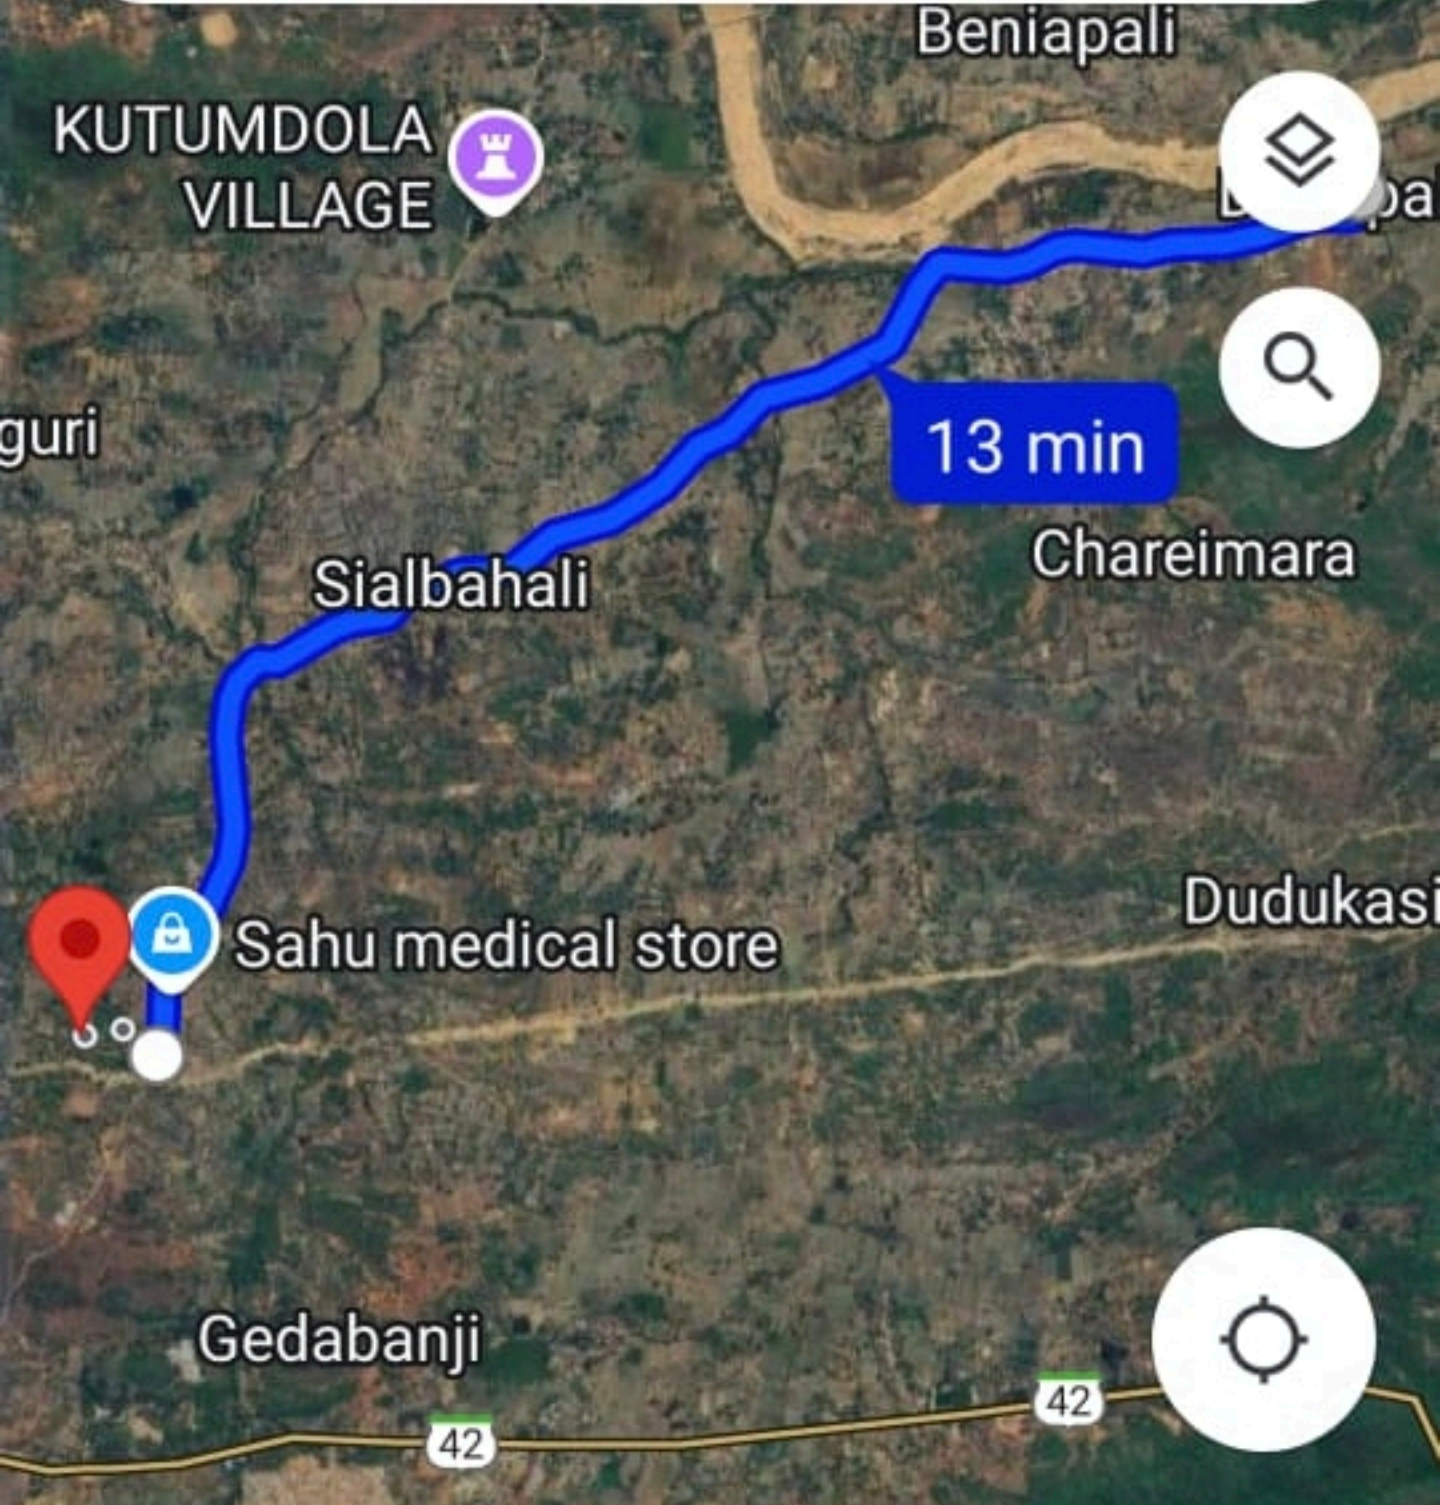

○ Duanpali

⋮

📍 Balangir

↕

Drive

▲ Start

🔗 Share

🔖 Save

metal and chips

○ Duanpali

⋮

📍 Hardatal

↕

Drive

⌵ ×

- 🚗 13 min
- 🏍️ 13 min
- 🚆 —
- 🚶 1 hr 2

13 min (6.4 km)

Fastest route

» Preview

🔗 Share

🔖 Save

Duanpali

Kutumdola

Nuaa Nagar

SAHU ELECTRONICS  
KUSHMEL

Suktel River  
Bridge, Chandanbhati

Beniapali

Duanpali

18 min

sand

Chareimara

Drive