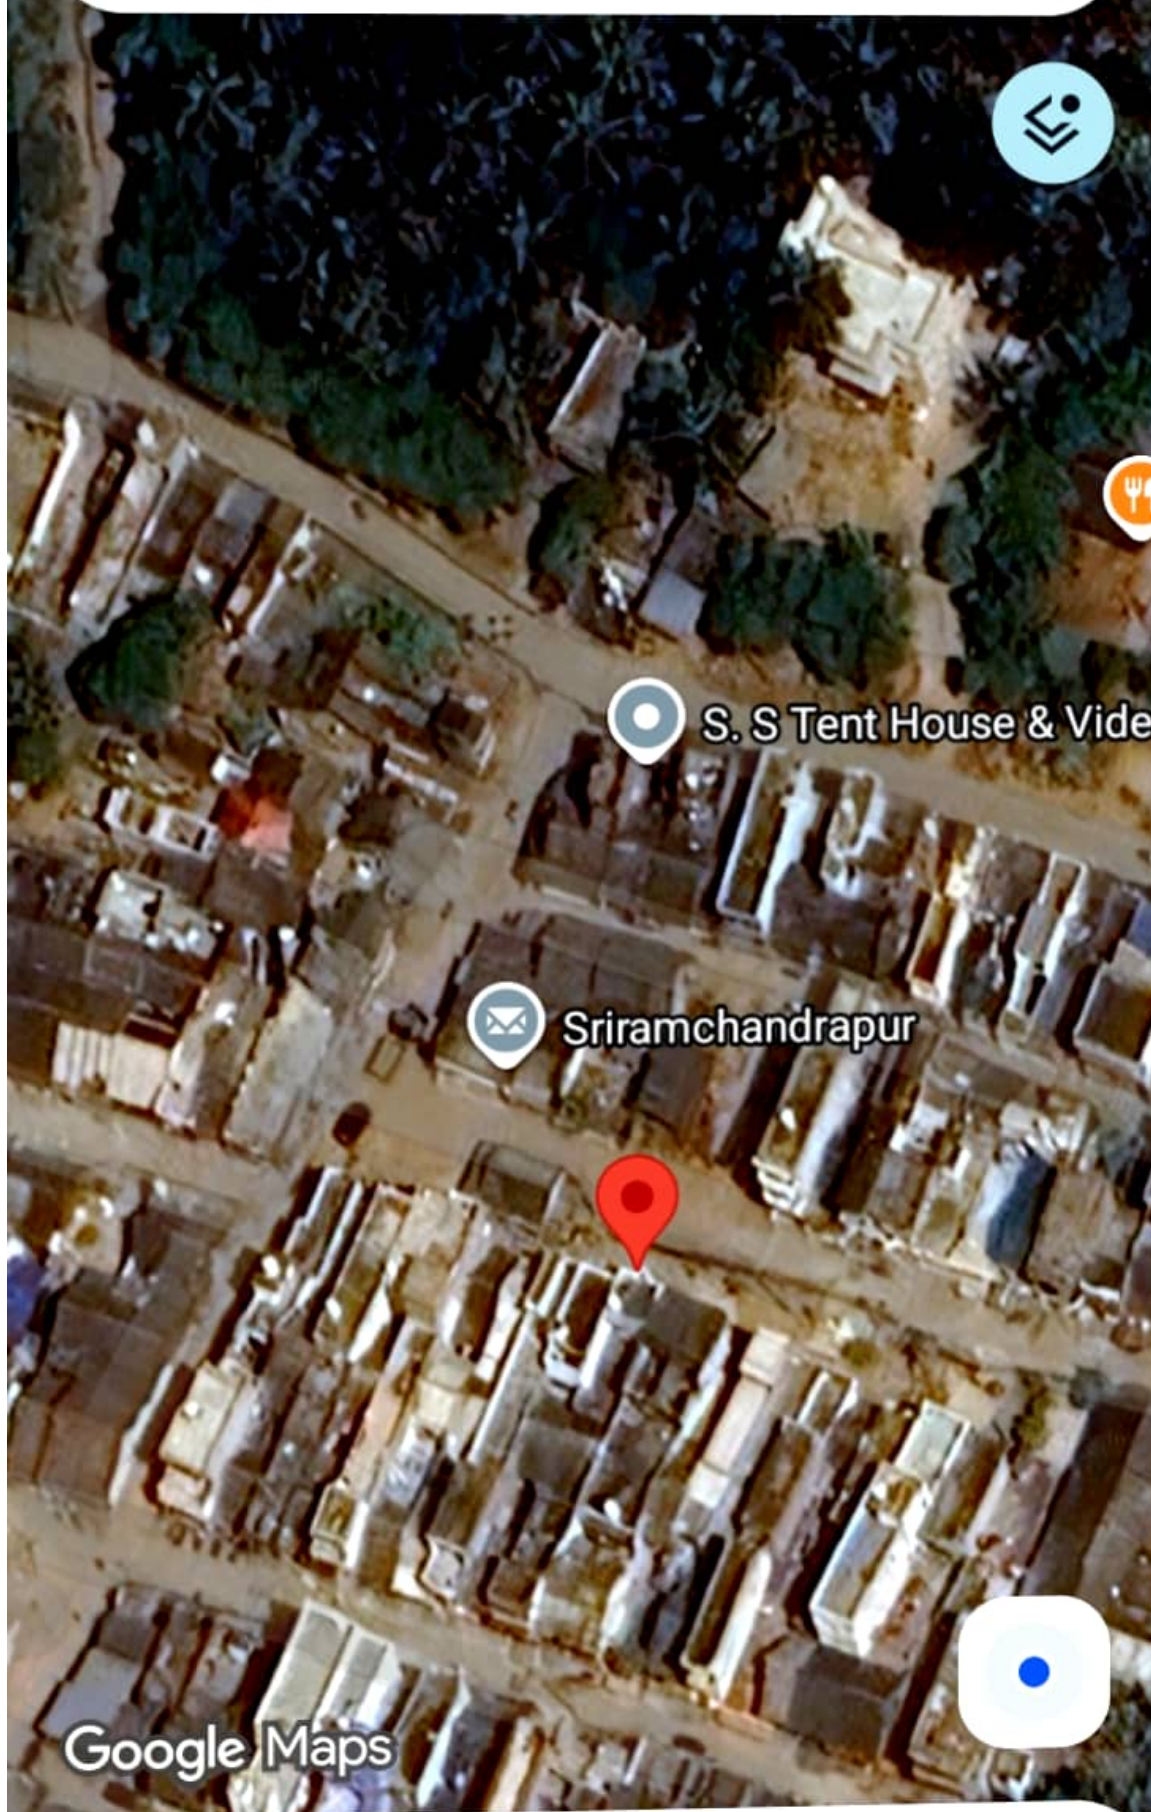

19.313806,84.930996

S. S Tent House & Vide

Sriramchandrapur

Google Maps

19°18'49.7"N 84°...

Scanned with OKEN Scanner