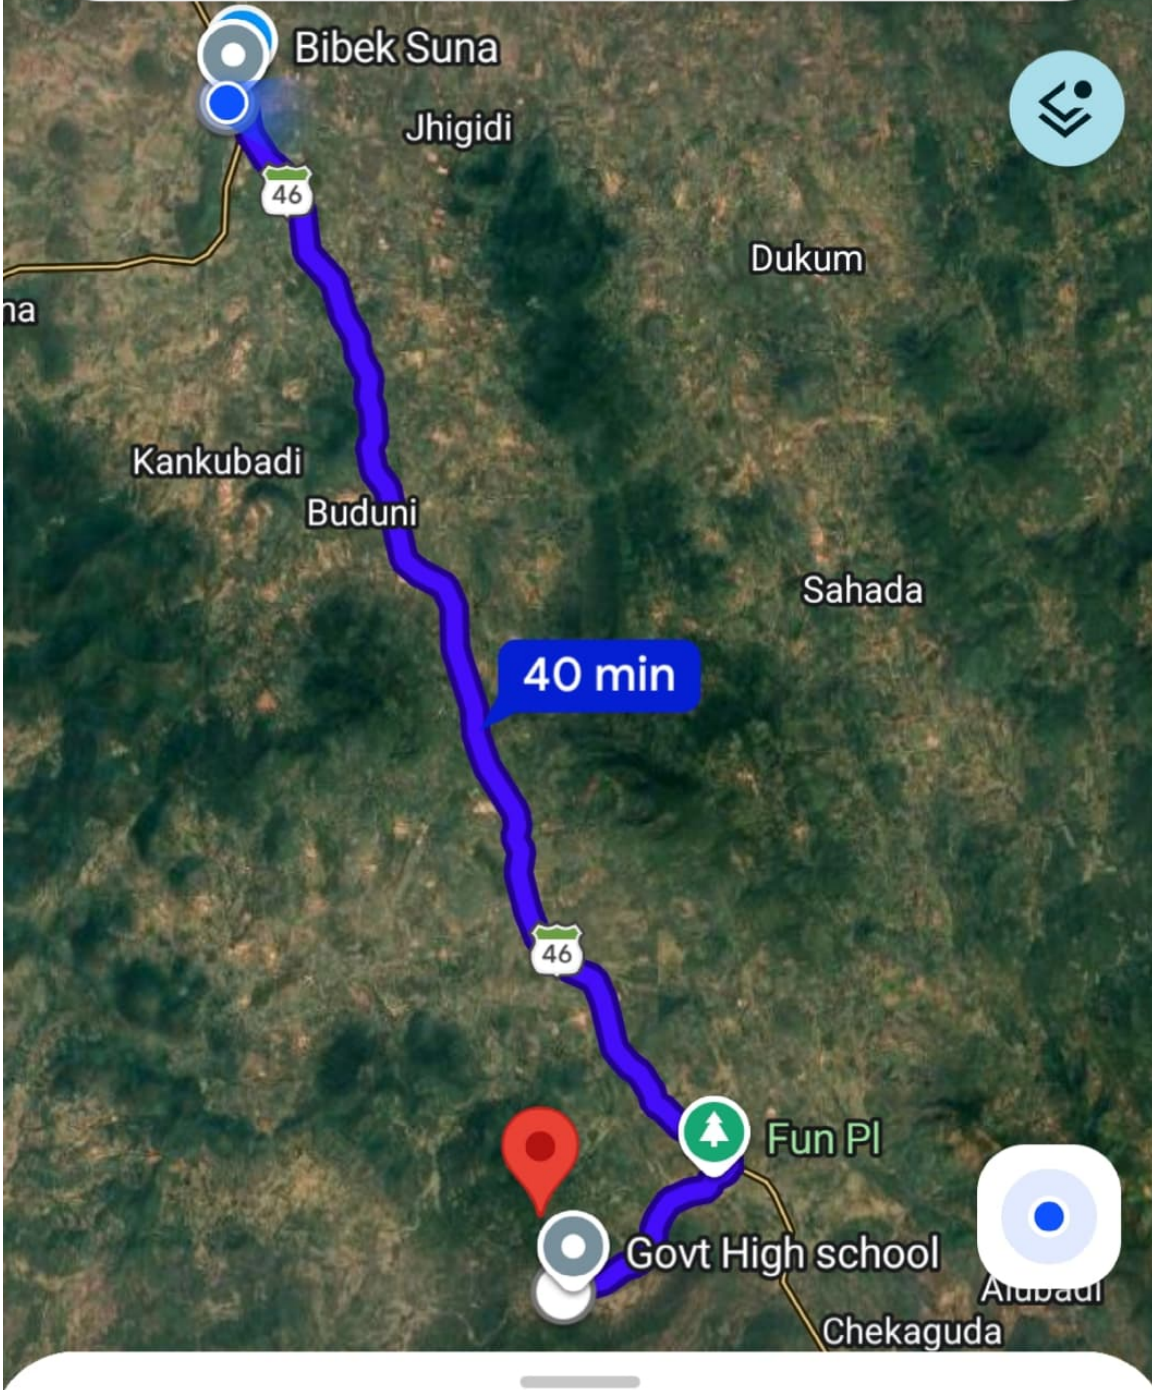

Your location

Konabai

Drive

40 min

38 min

—

6 hr

40 min (26 km)

Fastest route, the usual traffic