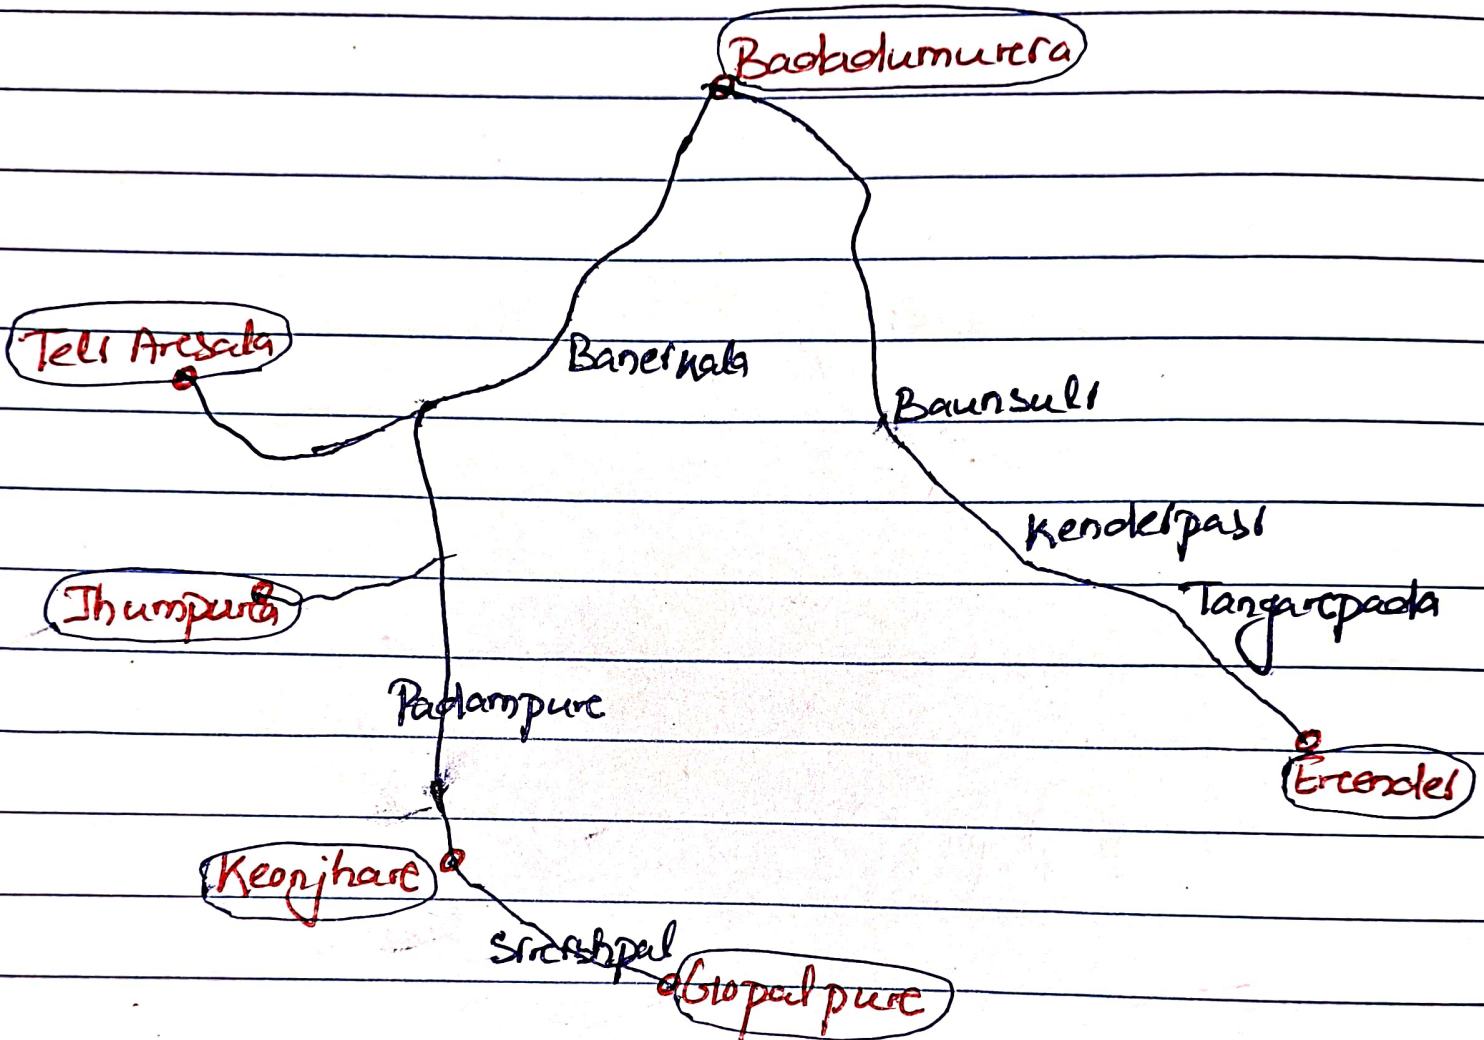

# Quarary Map pure Badalumpurra G.P

<u>Sl. No.</u>	<u>Material</u>	<u>Quarary Location</u>	<u>Distance</u>
1	Fine sand	Ercendel	65 km
2	Filling sand	Teli Arcsala	15 km
3	Cement, road	Jhumpura	15 km
4	Metals, chips	Gopalpure	45 km
5	Bricks, tiles	Keonjhare	40 km