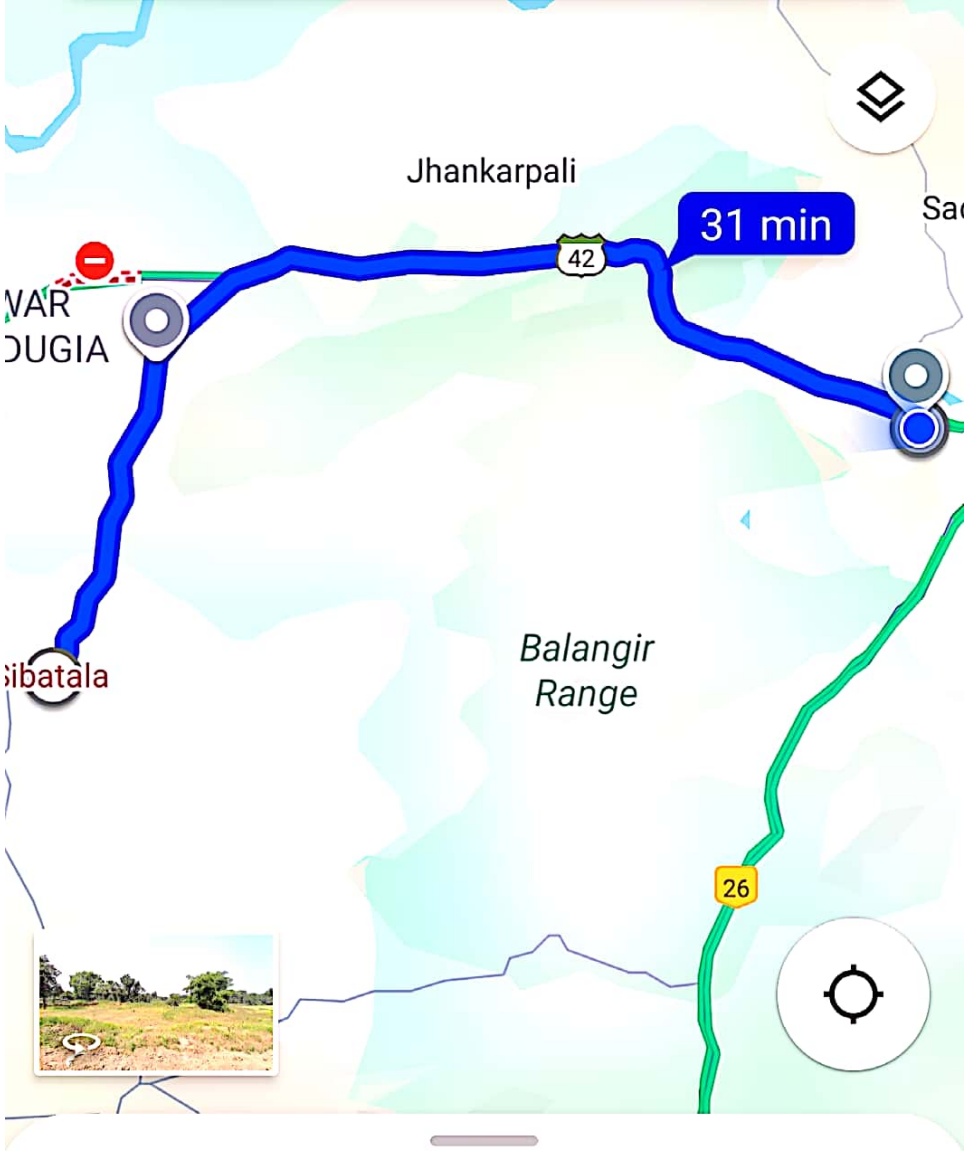

● Your location

⋮

📍 Sibatala

↕

# Drive

- 🚗 31 min
- 🚲 32 min
- 🚝 —
- 🚶 4 hr 27

## 31 min (22 km)

Fastest route

▲ Start

📍 Add stops

🔗 Share