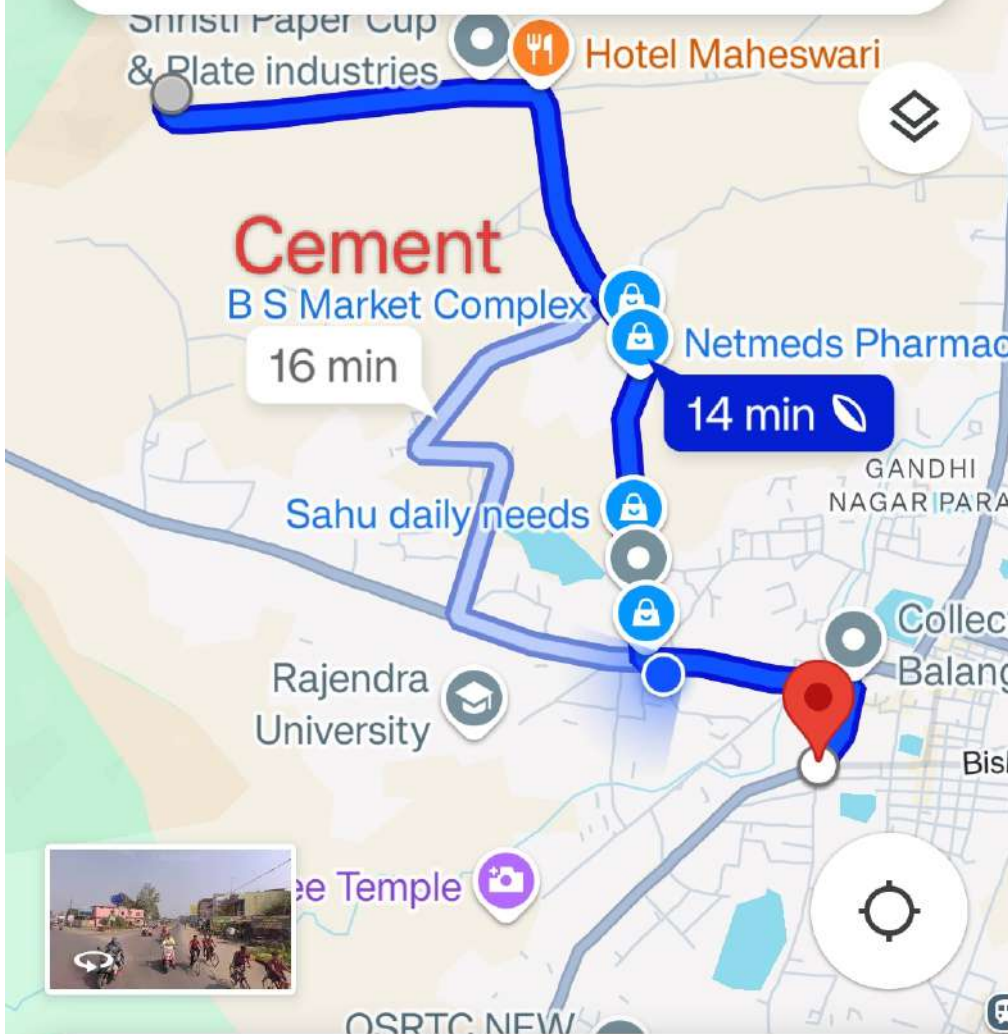

12:42

2 device

3.00 KB/S 5G 35

Sindurbahal

Madh

Dhumamara

Balangir

Drive

Add stops

Share

Dhumamara, Odisha

Chandanbhati

Sand

13 min

Drive

13 min

Bachhapali

○ Dhumamara

⋮

📍 Hardatal, Odisha 767024

↕

Drive

⌵

🔗

✕

🚗 28 min   🚲 30 min   🚏 —   🚶 3 hr 46

28 min (19 km)

Fastest route

» Preview   📍 Add stops   🔄 Share