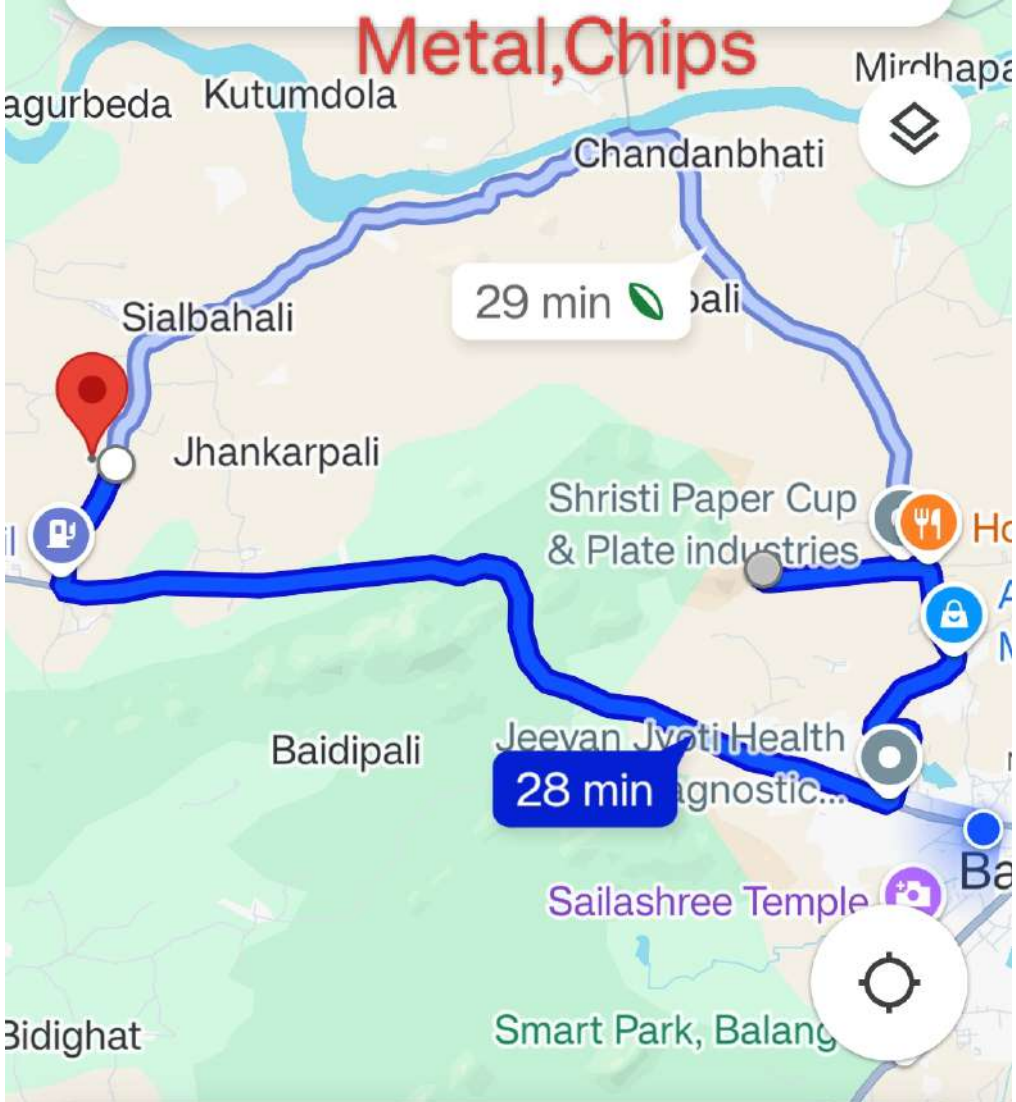

Bachhapali

○ Dhumamara

⋮

📍 Hardatal, Odisha 767024

↕

Drive

⌵

🔗

✕

🚗 28 min   🚲 30 min   🚏 —   🚶 3 hr 46

28 min (19 km)

Fastest route

» Preview   📍 Add stops   🔄 Share