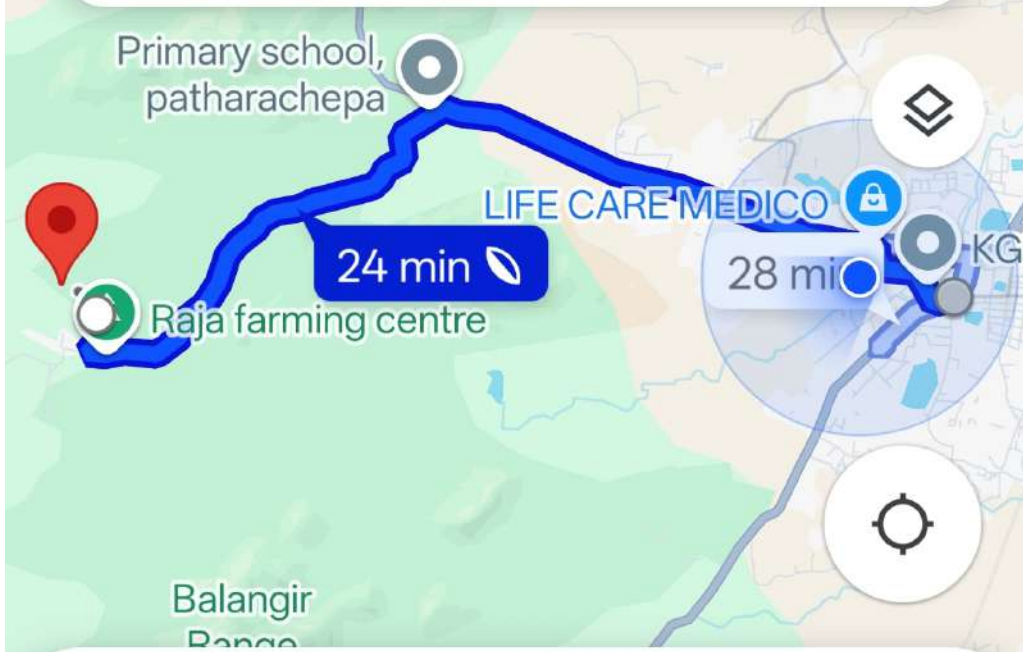

Chikalbahal

Drive

🚗 17 min

🚲 15 min

🚏 —

🚶 1 hr 55

17 min (10 km)

Fastest route

>> Preview

📍 Add stops

🔗 Share

5:34

Vo 5G 65

○ Chandanbhati

📍 Prataprudrapur, Odisha

Drive

🚗 35 min

🚲 33 min

🚏 —

🚶 4 hr 11

35 min (20 km)

Fastest route

🌿 Saves 9% petrol

➤ Preview

📍 Add stops

🔗 Share

Balangir

Prataprudrapur, Odisha

Drive

cement and rod

24 min

23 min