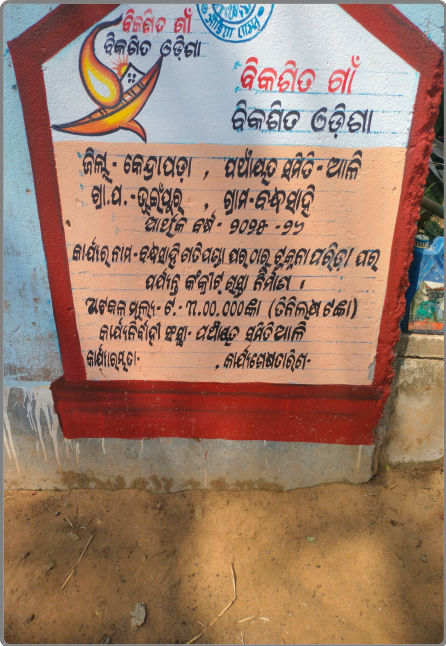

Transparency Board

Date : 13-05-2026

Location : Latitude - 20.6735815 ,
Longitude - 86.5814598

Status : Approved