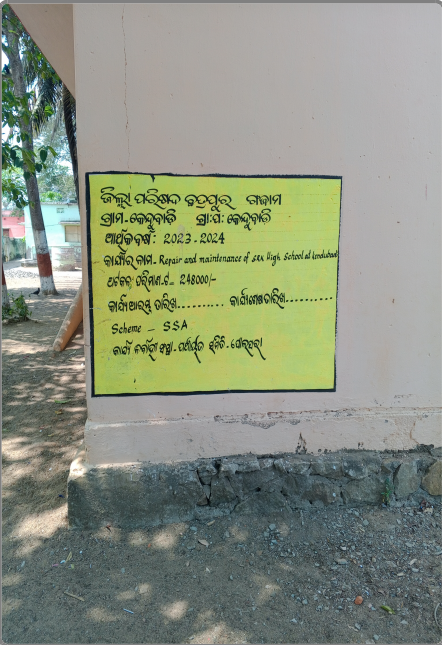

Transparency Board

Date : 14-03-2026

Location : Latitude - 19.7588713 ,
Longitude - 84.7627281

Status : **Approved**