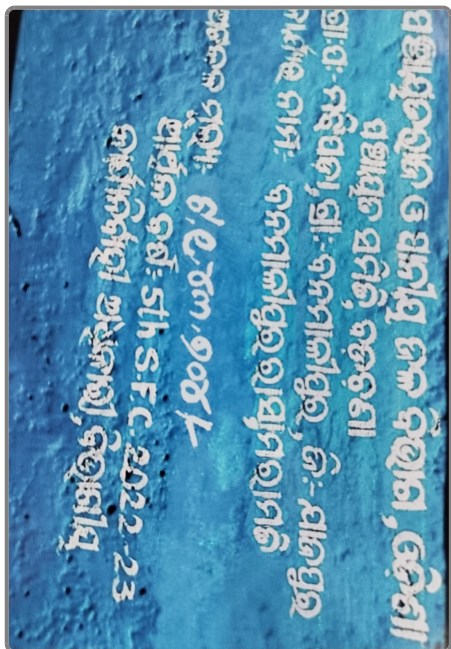

Geo Tagging

Improvement of Banamalipur village road : OD/356/3394/118260/401823/00069726

Before Initiation

Date : 06-01-2026

Location : Latitude - 20.6732356 ,
Longitude - 86.1103737

Status : Approved

Transparency Board