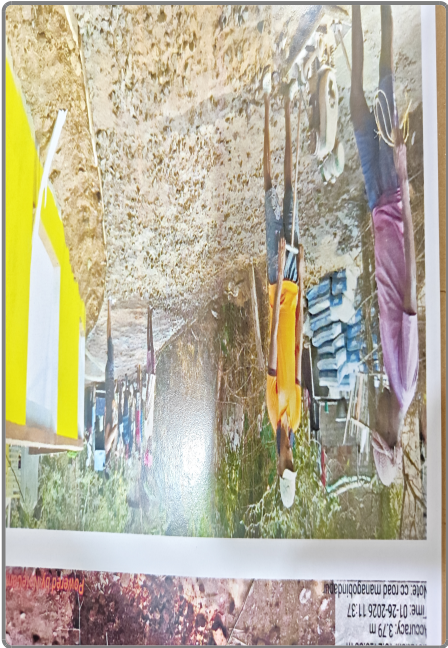

During

Date : 05-02-2026

Location : Latitude - 21.7223153 ,
Longitude - 86.7465286

Status : Approved