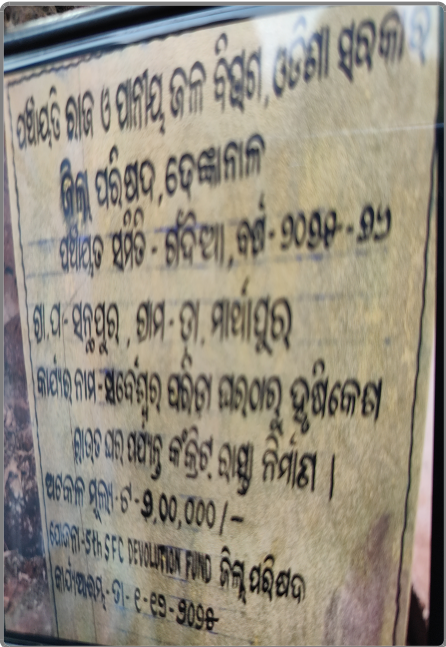

Transparency Board

Date : 24-12-2025

Location : Latitude - 20.764587 ,
Longitude - 85.766152

Status : Approved