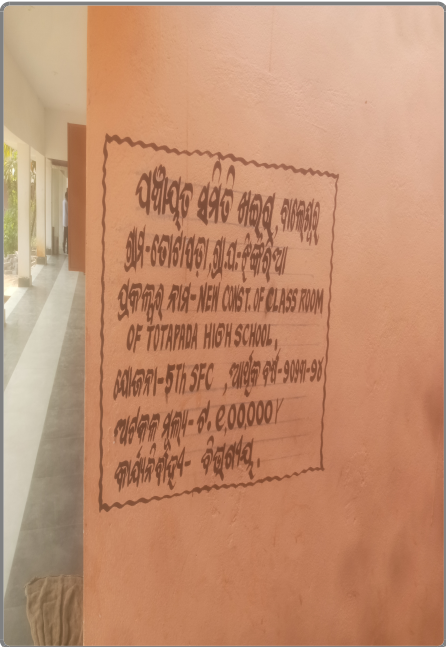

Transparency Board

Date : 27-01-2026

Location : Latitude - 21.2176317 ,
Longitude - 86.4891567

Status : Approved