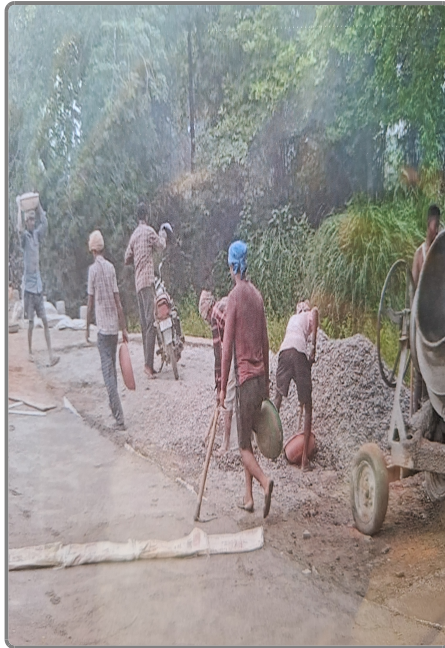

Date : 09-12-2025

Location : Latitude - 20.8314749 ,
Longitude - 82.5345604

Status : Approved