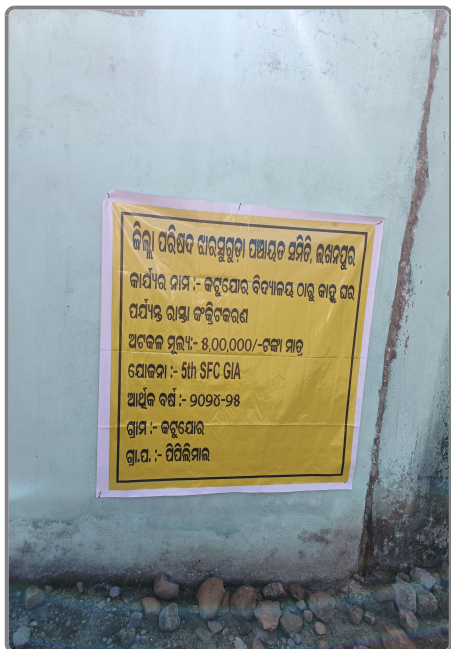

Transparency Board

Date : 11-12-2025

Location : Latitude - 21.826975 ,
Longitude - 83.83109

Status : Approved