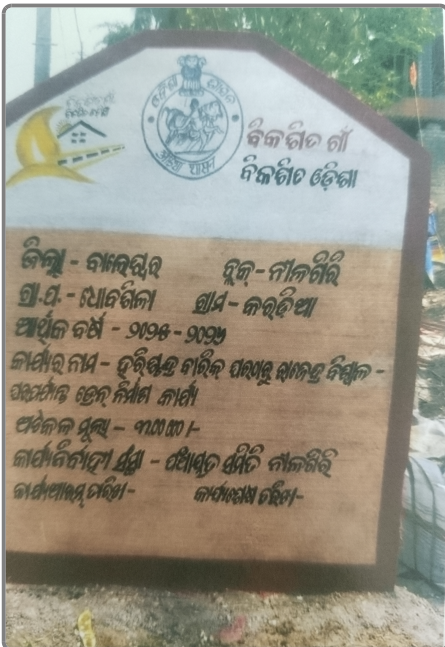

Transparency Board

Date : 11-01-2026

Location : Latitude - 21.4616169 ,
Longitude - 86.7766801

Status : Approved