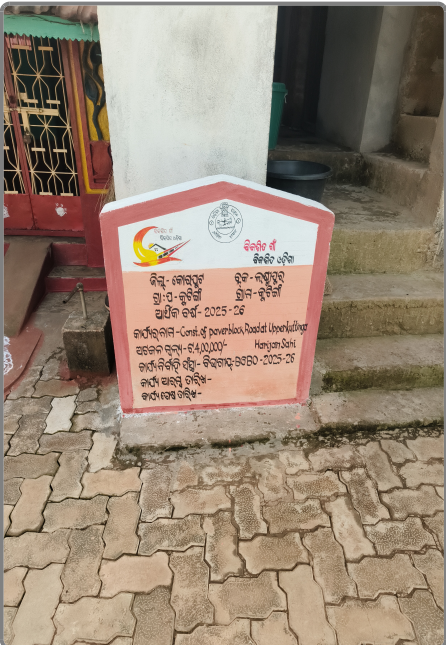

Transparency Board

Date : 30-12-2025

Location : Latitude - 19.0608234 ,
Longitude - 83.1706377

Status : Approved