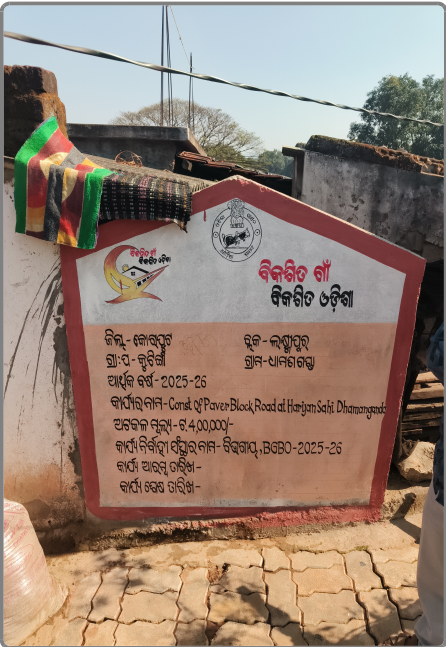

Transparency Board

Date : 30-12-2025

Location : Latitude - 19.0913256 ,
Longitude - 83.1813057

Status : **Approved**