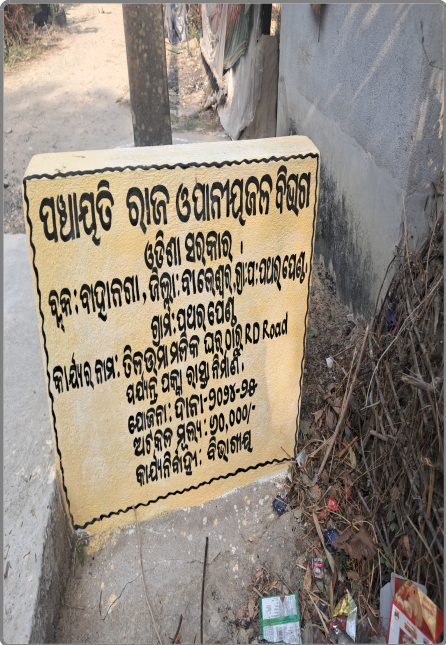

Transparency Board

Date : 12-12-2025

Location : Latitude - 21.3410591 ,
Longitude - 86.7472671

Status : Approved