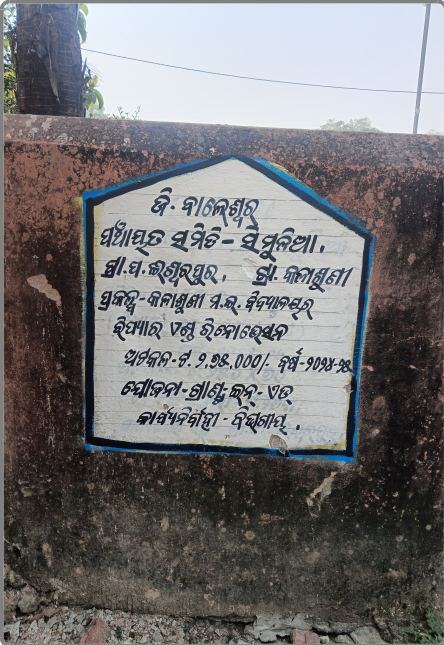

Geo Tagging

repair & renovation of kalasuni m.e. school. : OD/346/3308/116301/394212/00066573

Before Initiation

Date : 04-12-2025

Location : Latitude - 21.16317 ,
Longitude - 86.5405956

Status : Approved

Transparency Board