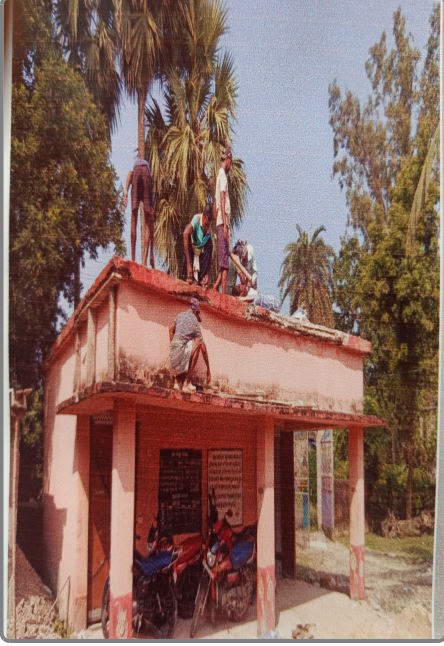

Geo Tagging

repair & renovation of kalasuni m.e. school. : OD/346/3308/116301/394212/00066573

Before Initiation

Date : 04-12-2025

Location : Latitude - 21.16317 ,
Longitude - 86.5405956

Status : Approved

Transparency Board