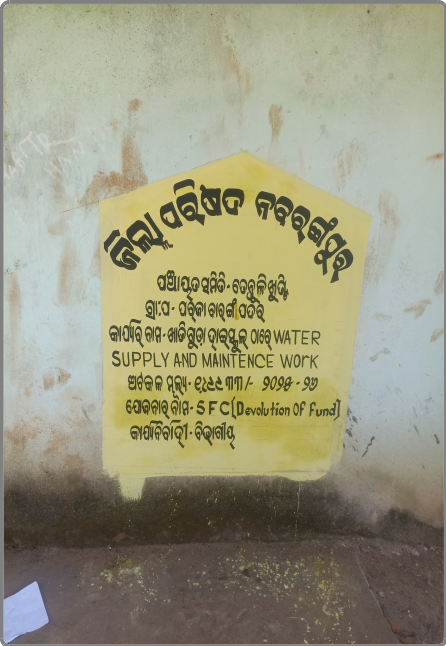

Transparency Board

Date : 06-12-2025

Location : Latitude - 19.2368949 ,
Longitude - 82.7908417

Status : Approved