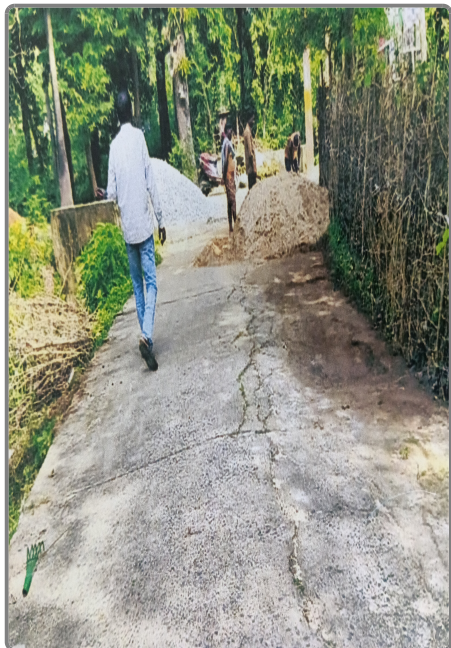

Geo Tagging

repair and restoration of road from pundal shiva mandir to prafulla mohanty house : OD/346/3305/116250/393097/00071185

Before Initiation

Date : 19-12-2025

Location : Latitude - 21.4614532 ,
Longitude - 86.776671