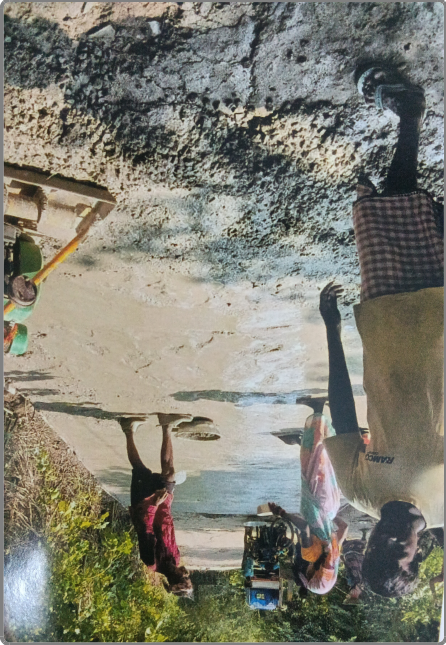

During

Date : 28-11-2025

Location : Latitude - 21.4615714 ,
Longitude - 86.7766835

Status : Approved