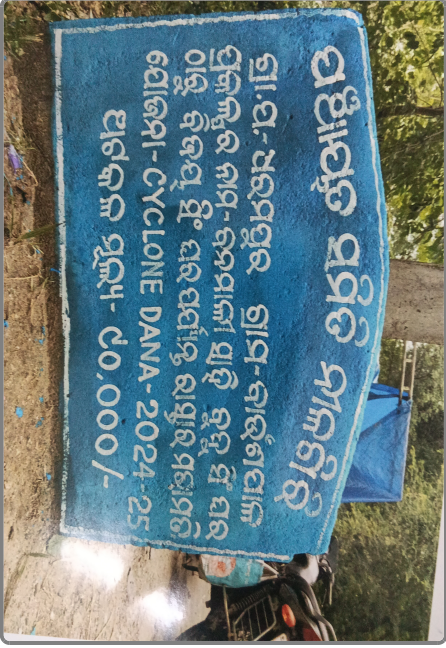

Geo Tagging

Repair and restoration of Banamali sahi from babu singh house to Bijay singh house : OD/346/3305/116236/393296/00063875

Before Initiation

Date : 28-11-2025

Location : Latitude - 21.4615488 ,
Longitude - 86.7766211