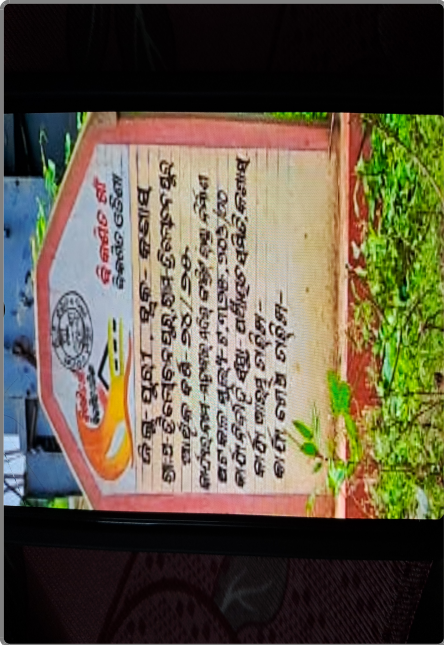

Transparency Board

Date : 27-11-2025

Location : Latitude - 20.003232 ,
Longitude - 85.6536752

Status : Approved