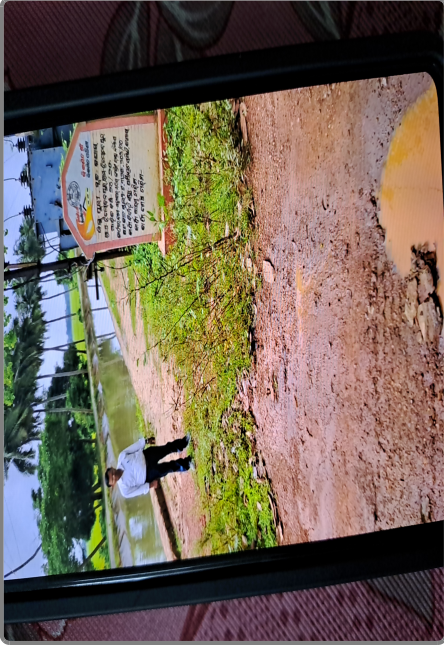

## Geo Tagging

CONSTRUCTION OF CC ROAD FROM TRILOCHANPUR MAHABIR TEMPLE : OD/369/3541/120990/409549/00066259

---

### Before Initiation

---

Date : 27-11-2025

Location : Latitude - 20.0032331 ,  
Longitude - 85.6536752

Status : Approved