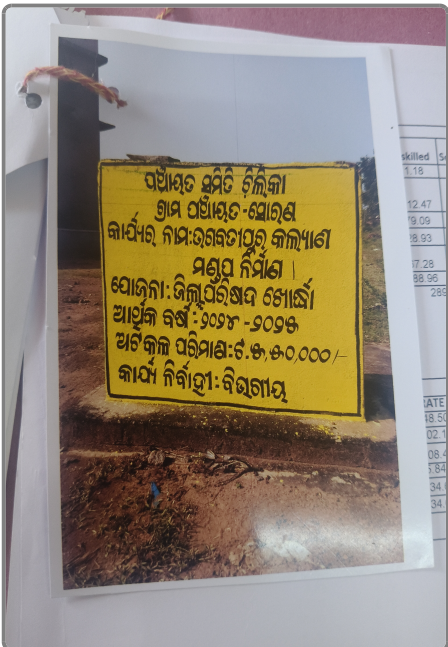

Geo Tagging

Improvement of Kalyan Mandap at Soran. : OD/362/3462/119649/408151/00063423

Before Initiation

Date : 10-11-2025

Location : Latitude - 19.8193368 ,
Longitude - 85.2957791

Status : Approved

Transparency Board