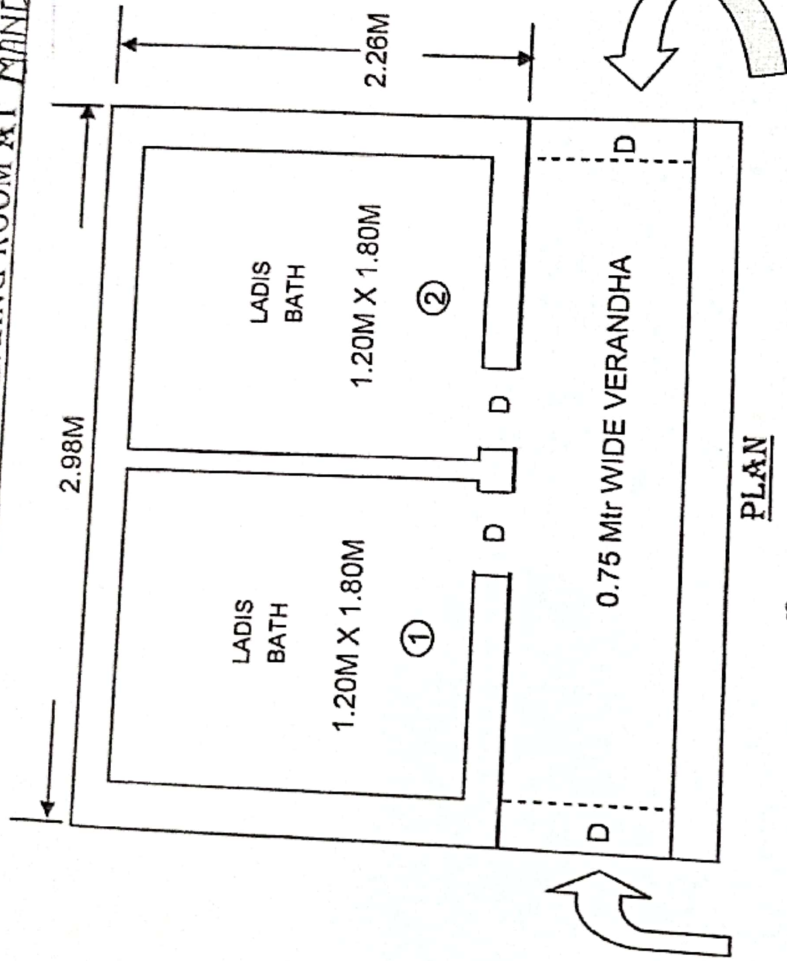

CONSTN. OF OF DRESS CHANGING ROOM AT MANDIRA GUDR. KUSULIPENT.

PLAN

FOUNDATION SECTION

SCHEDULE OF DOORS	
1	M.S DOOR
2	
3	

Assistant Exe. Engineer,
 Narayanpatna Block.

Assistant Engineer,
 Narayanpatna Block