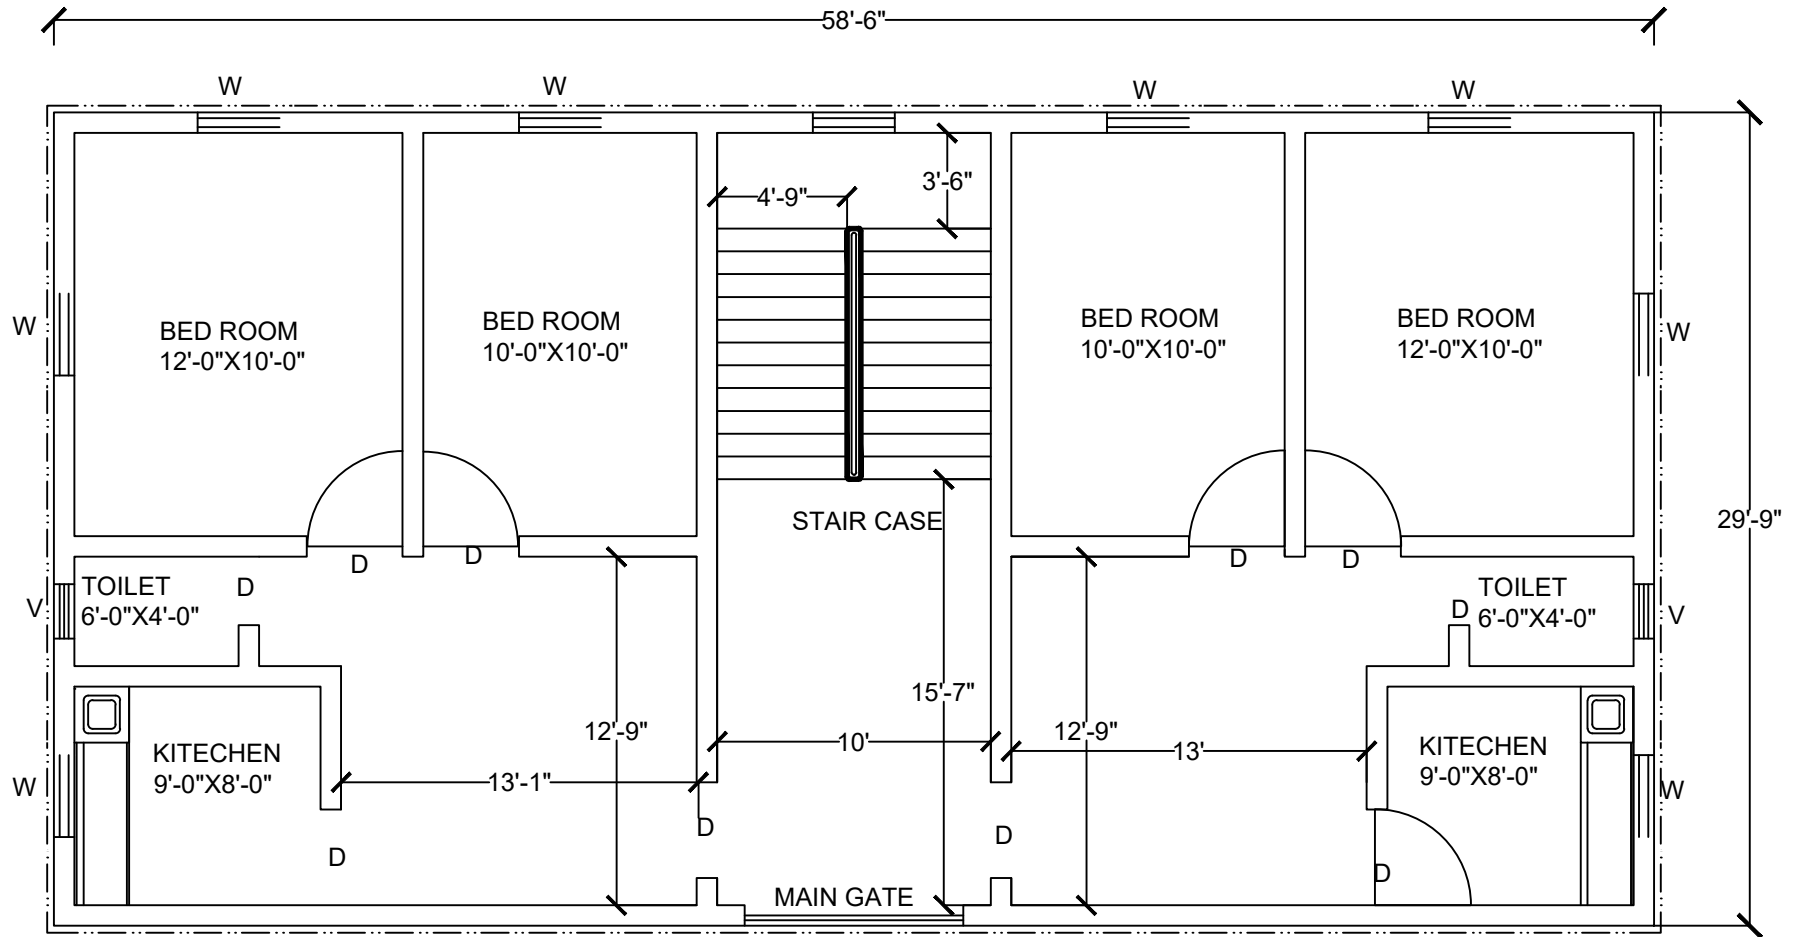

# TWIN QUARTER KARLAMUNDA BLOCK

DOOR= 3'-6"X7'-0"  
 WINDOW 3'-0"X4'-0"  
 WALL THICKNES 0'-9"