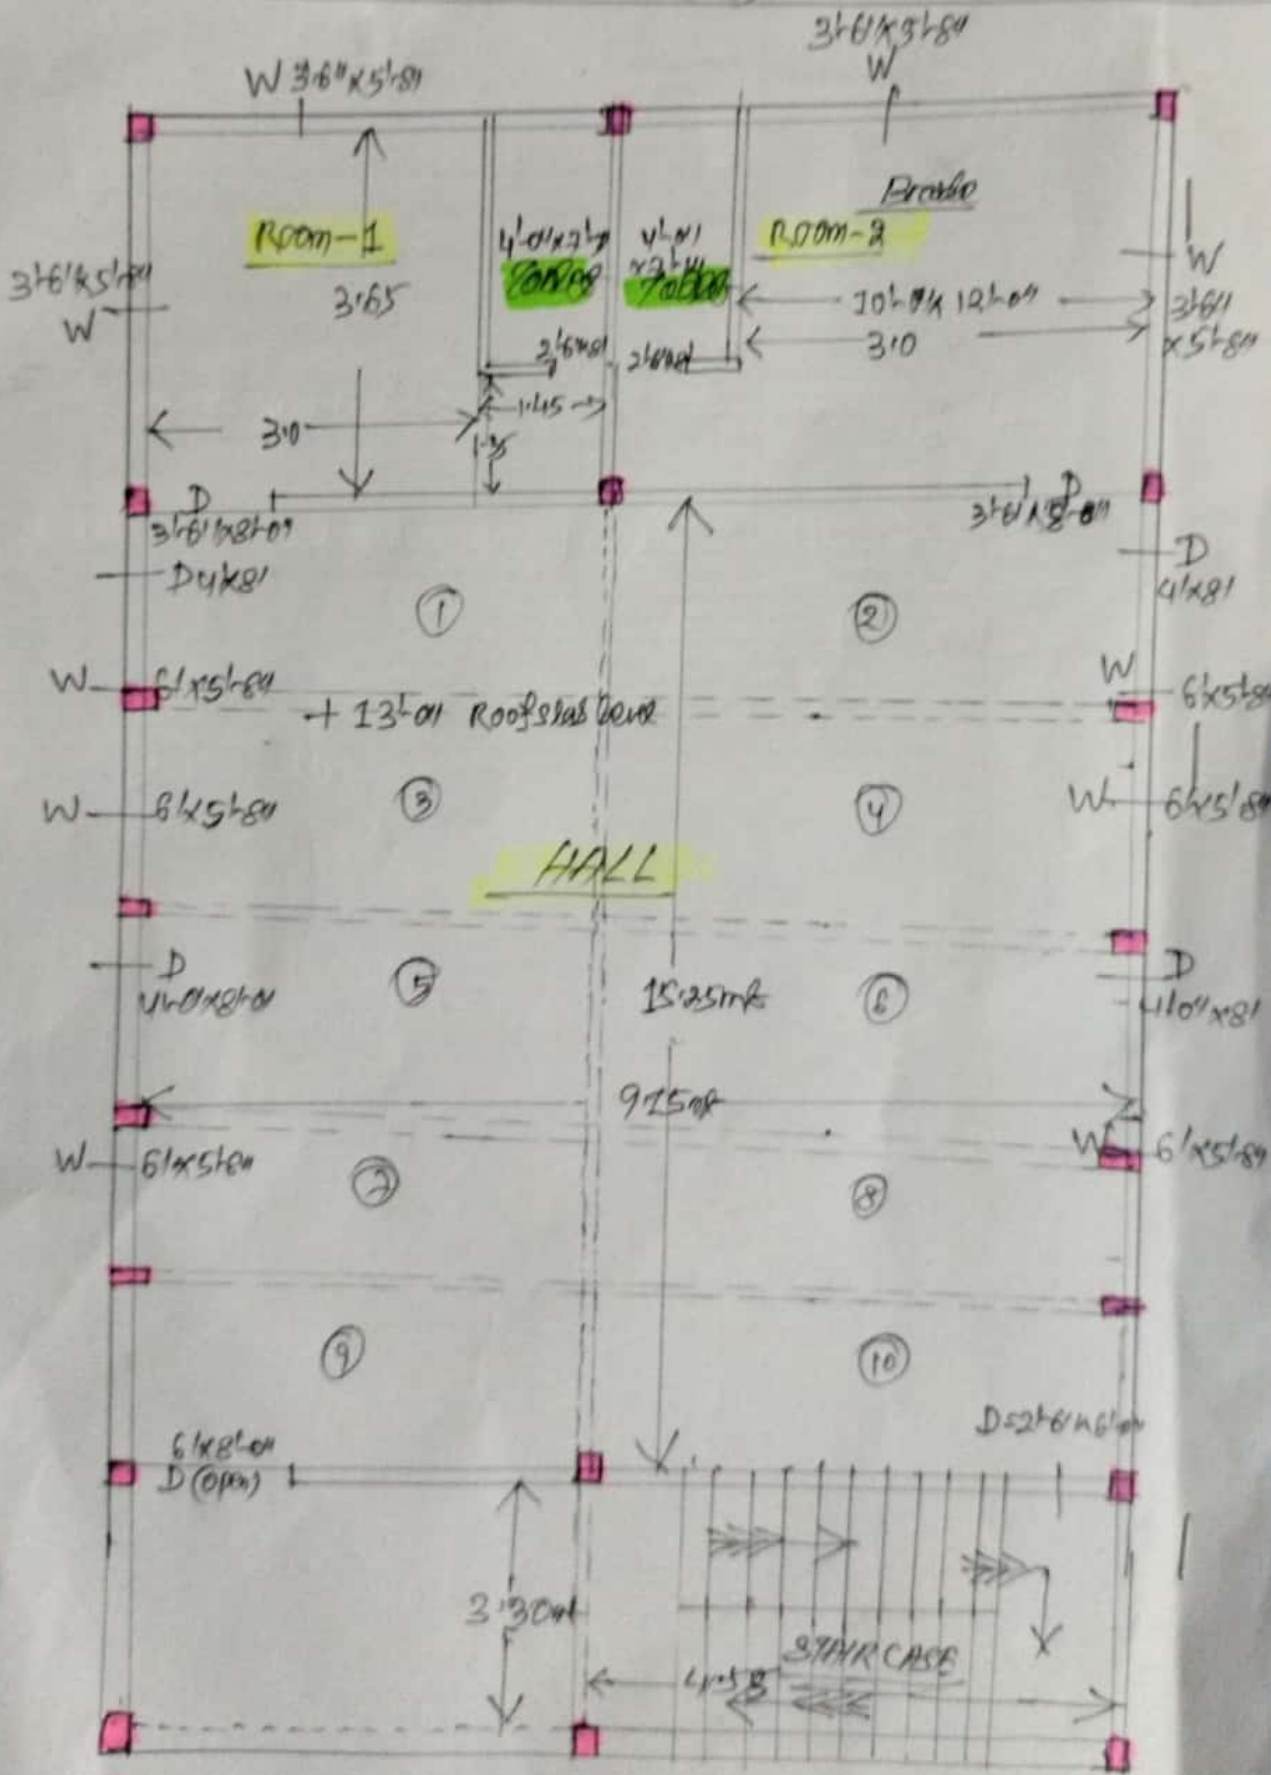

KALYANIMANDAP, NAUDSAR
 ESTIMATED COST = 500000/-
 SECTION - 574/2 (2/11)

PLAN